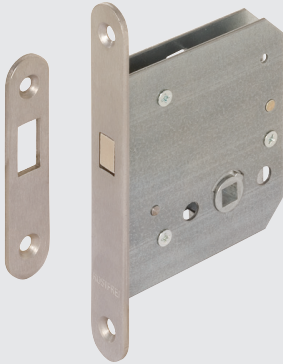

 TECHNICAL DATA SHEET

Privacy Lock

Lock

Backset: 55 mm (2 11/64")

Material: Stainless Steel, matt

Item No. 911.26.340

Mounting screws not included.

Thumbturn

Material: Stainless Steel, matt

Item No. 903.53.006

When in the **occupied** position (locked),
outside of door will read **red**.

When in **vacant** position (unlocked),
outside of door will read **white**.