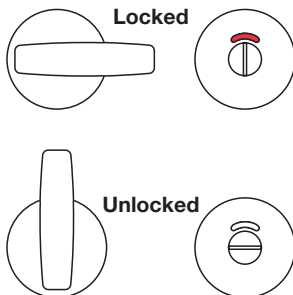

 TECHNICAL DATA SHEET

Privacy Lock

Lock

Backset: 55 mm (2 11/64")

Material: Stainless Steel, matt

Item No. 911.26.340

Mounting screws not included.

Thumbturn

Material: Stainless Steel, matt

Item No. 903.53.006

When in the **occupied** position (locked),
outside of door will read **red**.

When in **vacant** position (unlocked),
outside of door will read **white**.