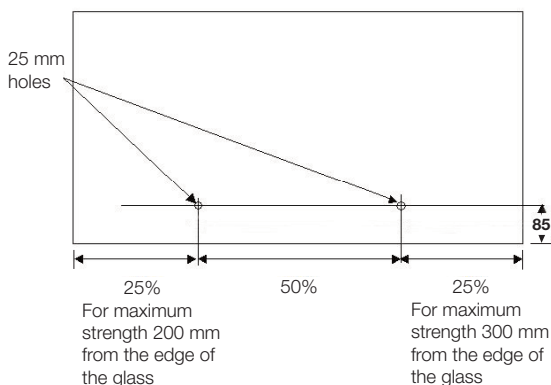

Glass cut-out

Finish	Cat. No.
Satin	981.45.000
Polished	981.45.001

Packing: 1 piece

Duplex 2205 grade stainless steel, the new alternative to 316 stainless steel, is ideal for waterfront construction and pool areas.

Corrosion Resistance

Having a superior corrosion resistance to 316, Duplex 2205 performs well in most environments where standard austenitic stainless steel may fail. 2205's low carbon content results in a high resistance to intergranular corrosion, and higher resistance to uniform pitting, crevice corrosion and tea staining.

Stress Corrosion Resistance

As 2205 is a duplex stainless steel, the grade is less sensitive than austenitic stainless steel to corrosion cracking in warm chlorine environments. A good resistance has been shown when exposed to hydrogen sulphide in chlorine solutions.

The Facts

"For very aggressive applications (eg. splashed by sea water), unwashed areas, rough surfaces or those applications where no staining can be tolerated, higher grades or stainless steel such as Duplex 2205 are preferred" The Australian Stainless Steel Association.