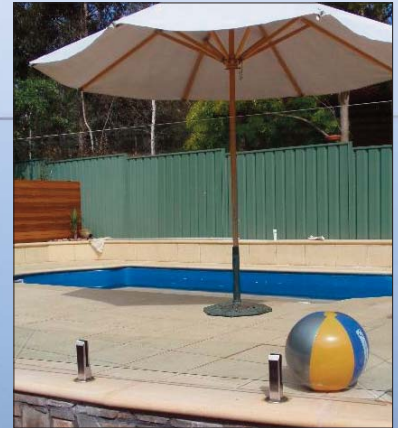

Enhance Your View

Häfele is now the exclusive distributor of Spiggot™ Frameless Glass Fencing & Balustrade Fittings.

This new range of products complements Häfele's comprehensive architectural glass product range.

The range includes:

- Duplex 2205 grade stainless steel clamps
- Glass to glass pivots
- Wall to glass pivots
- Patch locks for gates
- Semi frameless balustrade hardware
- Modular glass panels