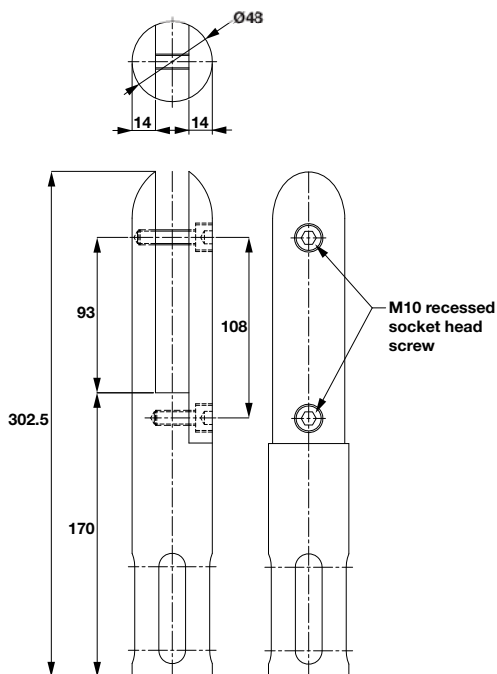

Stainless Steel Clamp

Round

\$79.00/pc + GST*

Not including Base Cover

- Area of application: Frameless glass pool fencing
- Material: Duplex 2205 grade stainless steel
- For glass thickness: 12 mm and 15 mm
- Installation: Clamp fixing with hexagon bolt