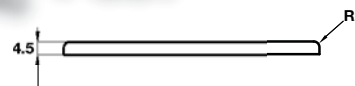

Base Cover

Round

\$8.00/pc + GST*

- Area of application: Cover for clamp base
- Material: 316 grade stainless steel

Finish	Cat. No.
Satin	981.45.010
Polished	981.45.011

Packing: 1 piece

*Prices valid until 31st August, or while stocks last.