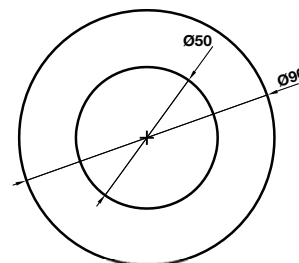

Base Cover

Round

\$8.00/pc + GST*

- Area of application: Cover for clamp base
- Material: 316 grade stainless steel

Finish	Cat. No.
Satin	981.45.010
Polished	981.45.011

Packing: 1 piece

*Prices valid until 31st August, or while stocks last.