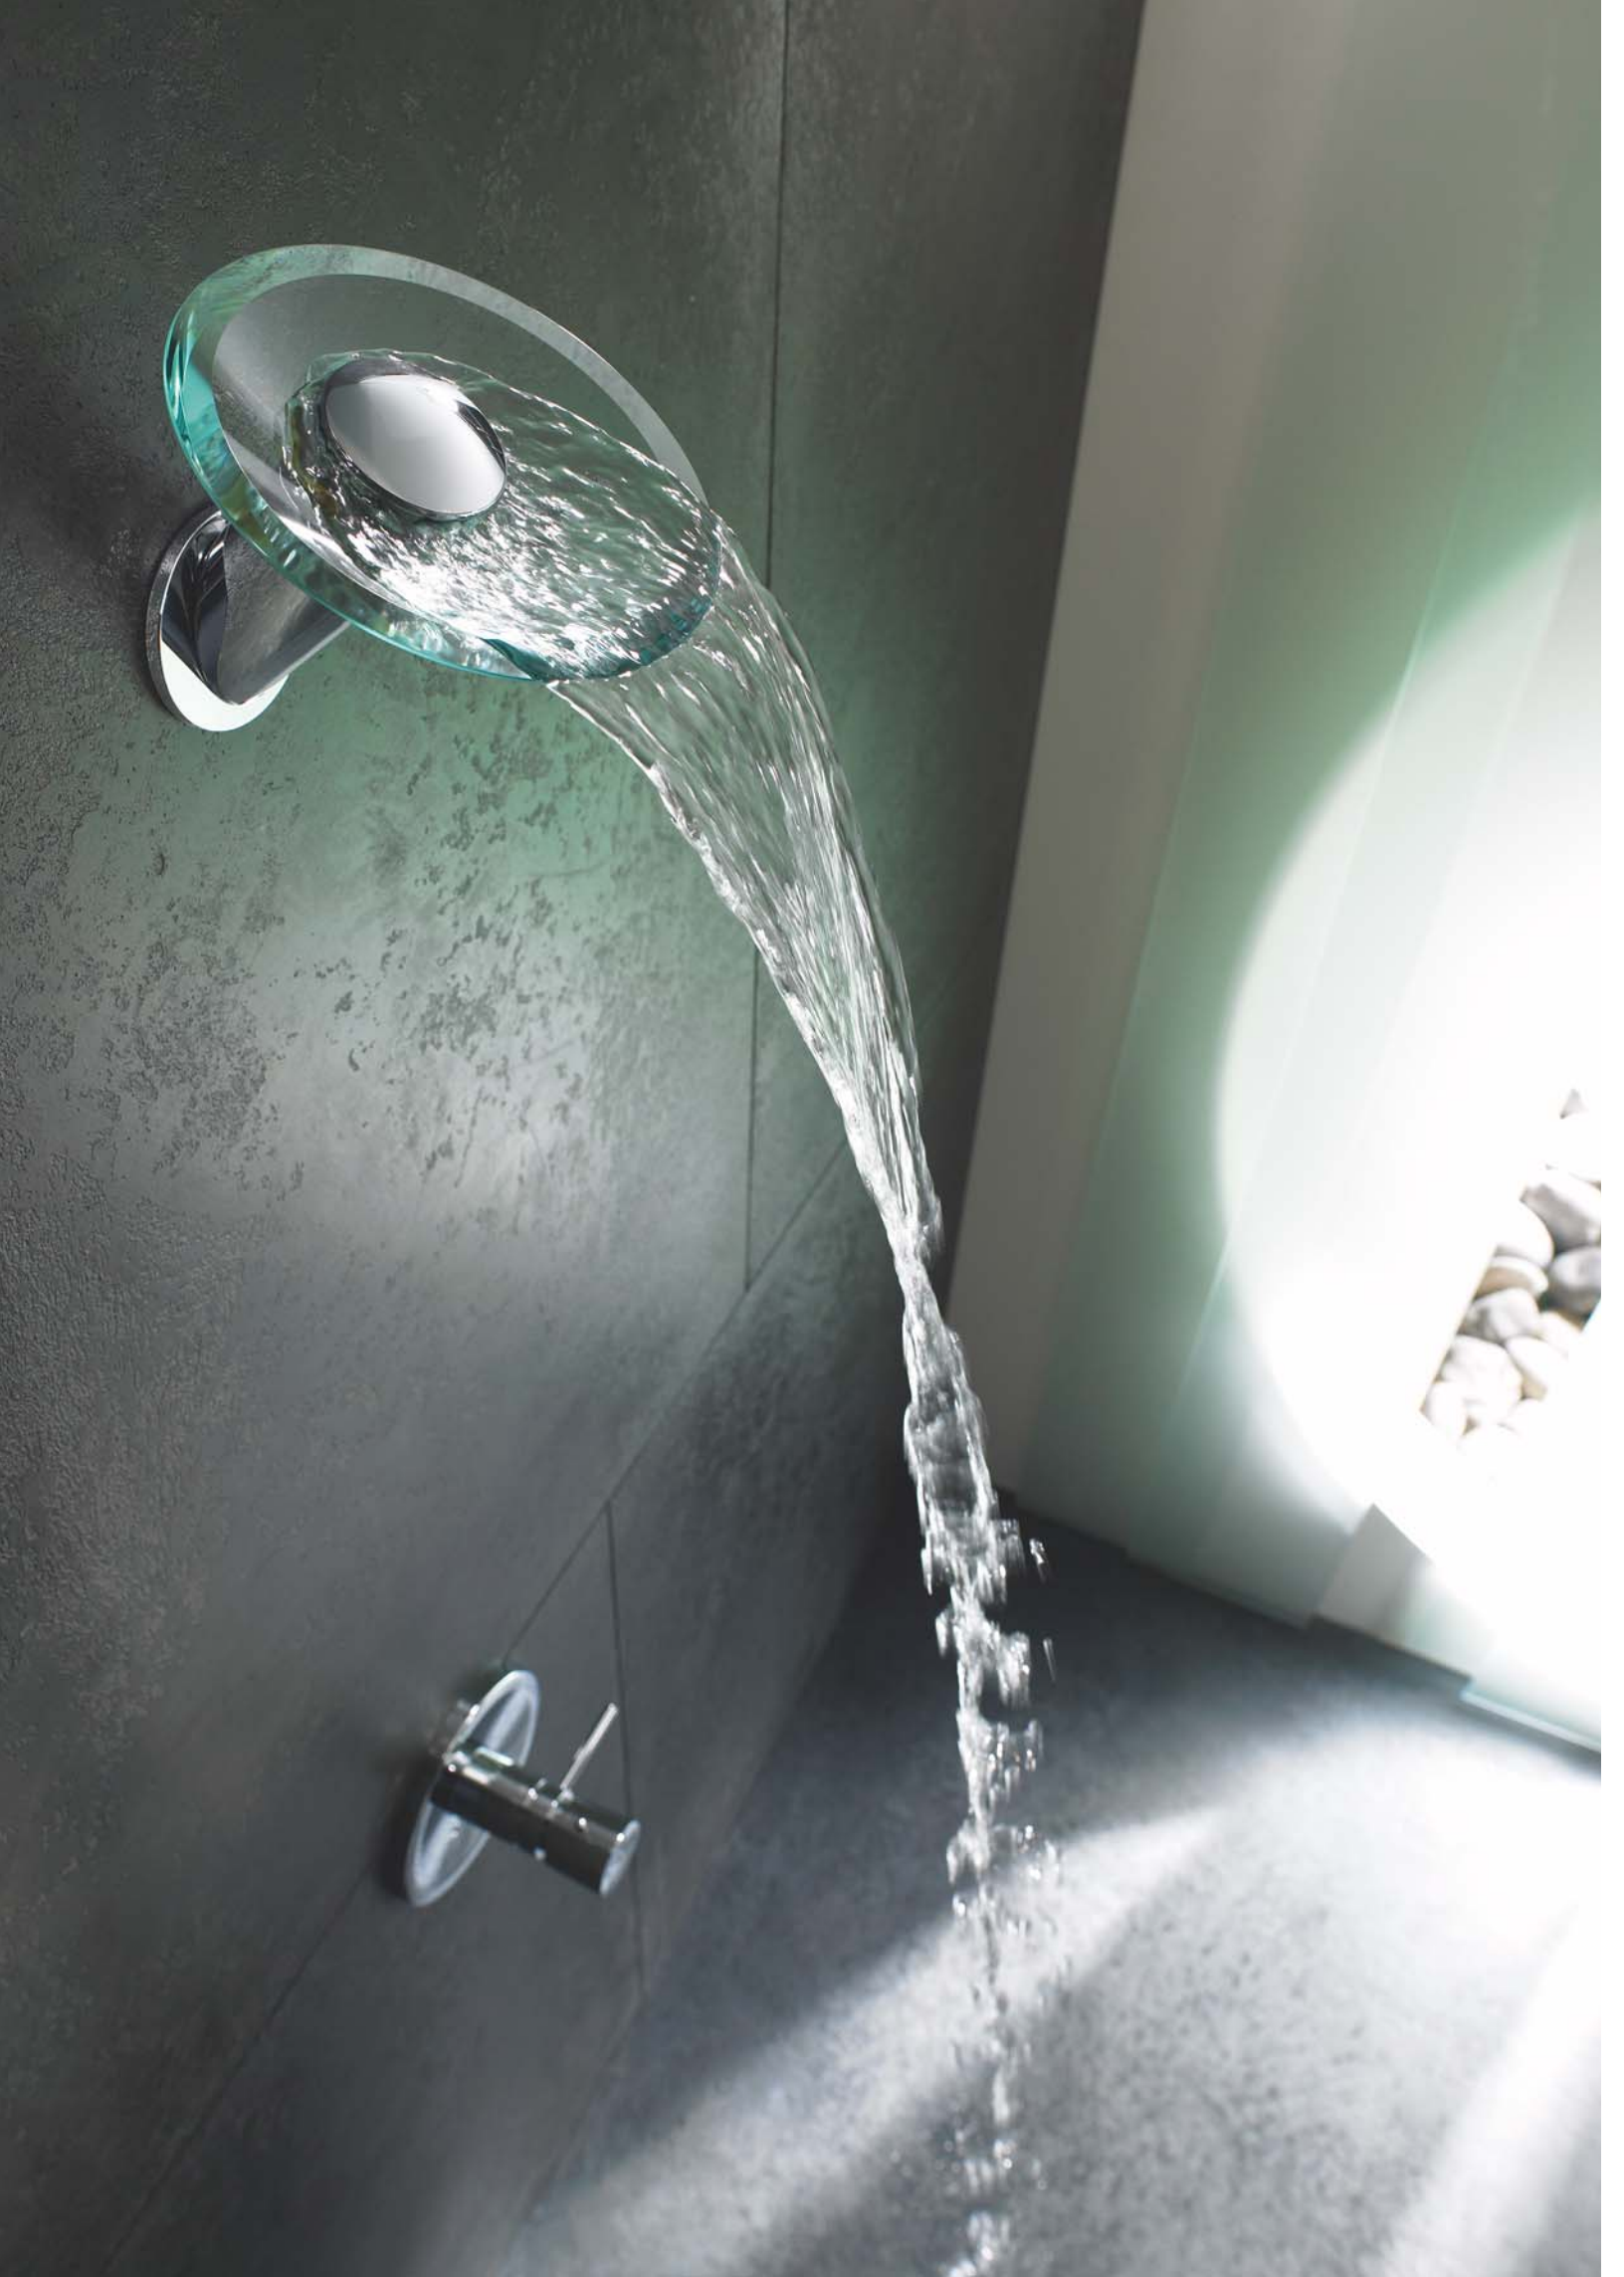

Hansamurano E is the sensor-operated electronic version of the multiple award-winning Hansamurano designer tap fitting. Manufactured from chrome and glass, it creates fascinating water spectacle: similar to an ancient fountain, the water flows freely and unrestrained as a gentle veil over a curved glass bowl. Hansamurano E features an approach sensor and a small operating lever for manual pre-setting of temperature. The flow of water is started and stopped by approaching the sensor, located in the centre of the tap fitting. The water flow time is adjustable to six settings, ranging from 5 to 30 seconds. By activating the sleep mode, the electronic trigger mechanism of the tap fitting can be locked to enable cleaning of the glass bowl.

Water flows at the sweep of a hand through the most modern non-contact sensor technology.

สุดยอดความทันสมัย เพียงแค่จุ่มมือไปใกล้บริเวณเซ็นเซอร์ สายน้ำก็จะไหลออกมา

The temperature can simply be pre-set on a small pin.

Hansamurano is undeniably extravagant. This also applies to the showerhead and the bath spout that both reflect the design language of the basin fittings. And when it comes to their interaction with water, they are both equally fascinating: Water flows in a wide, soft curtain over the glass pane and is presented as a transparent, animated surface. The sophisticated materials of the fittings harmonize perfectly with sandstone, glass and create an atmosphere imbued with natural colour nuances. Although Hansamurano appears to be inspired by classical archetypes, its internal life is utterly modern. Timeless stylistic form, convenient operation and a surprisingly economical water consumption: that is Hansamurano