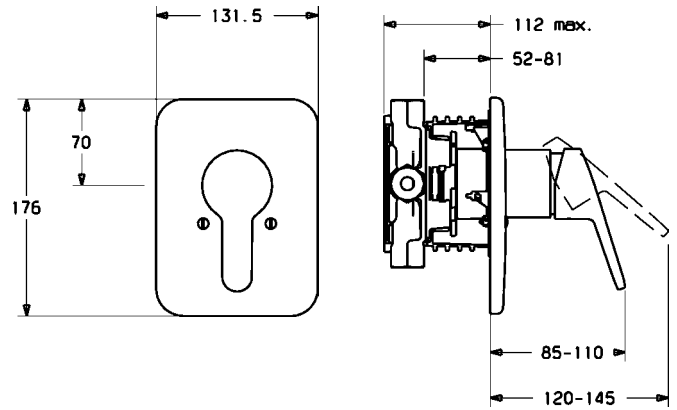

Attractive and silent: Hansaprado as a concealed solution for the bath. The top-mounted soft-push lever is easily accessible as well as being particularly silent. A great advantage for buildings housing several individual residential units.

A classic solution for the shower: Hansaprado as an exposed solution is visually appealing and offers all the advantages of Hansaeco technology.

สัมผัสแผ่วเบาพร้อมเสน่ห์ชวนให้หลงใหล ... Hansaprado นวัตกรรมแบบซ่อนเพื่อความสวยงาม พร้อมกันโยกแบบผลึกที่ด้านบนที่ให้ทั้งสัมผัสที่นุ่มนวลและแผ่วเบา
คำตอบทุกเมื่อสำหรับฝักบัวอาบน้ำ ... Hansaprado ชิ้นงานแบบเปิด พร้อมดีไซน์ดึงดูดใจและเทคโนโลยี Hansaeco ช่วยประหยัดน้ำ