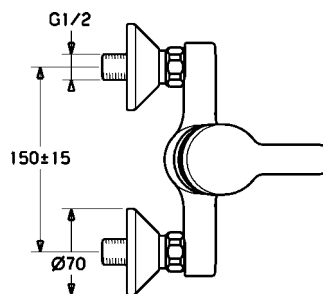

Stylish and practical: the Hansaprado bath version as an exposed version – combined here with a Hansabasicjet hand shower.

A practical feature is represented by the lockable diverter for changing between the bath and shower mixer. The Hansa shower range also offers a large selection of equally attractive and functional showers heads which can be combined with Hansaprado.

สไตล์ผสมการใช้งาน: นิยามที่บ่งบอกถึง Hansaprado ทั้งแบบเปิดและแบบซ่อน พร้อมฝักบัวมือจับ Hansabasicjet สะดวกใช้งานยิ่งกว่าด้วยปุ่มเปลี่ยนทิศทางการน้ำที่สามารถล็อคได้ รวมถึงความหลากหลายในการเลือกฝักบัวมือจับดีไซน์ตามต้องการ

- Protected against back-flow.
- ป้องกันน้ำไหลย้อนกลับ

Single lever shower mixer ก๊อกผสมฝักบัวอาบน้ำ	589.03.322

- Protected against back-flow.
- ป้องกันน้ำไหลย้อนกลับ

Single lever bath and shower mixer ก๊อกผสมอ่างอาบน้ำและฝักบัว	589.03.321