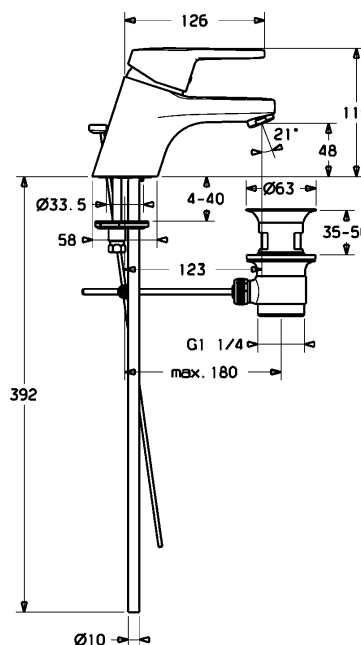

Bathroom fittings must be safe and function reliably. In short, they have to be like Hansaprado. Full metal lever, a first-rate quality brass fixture, a lavish chrome coating, ceramic discs with integrated grease depots for a permanently smooth-gliding lever, adjustable hot water brakes and water volume restriction of up to around six litres per minute. All of this creates a design that is unobtrusive, that makes a subtle statement in your bathroom and looks simply great.

Hansaprado หนึ่งในคำตอบที่คุณไว้วางใจได้ถึงความปลอดภัยและการใช้งานที่เป็นเลิศ ผลิตด้วยก้านโยกสลิโครมที่ทำมาจากวัสดุคุณภาพเยี่ยม พร้อมงานเปิดช่องน้ำไหลเซรามิก รวมถึงอุปกรณ์ควบคุมน้ำร้อนและความแรงของน้ำให้ไหลไม่เกินหกลิตรต่อนาที และทั้งหมดได้ผสมอยู่ในดีไซน์เป็นหนึ่ง เพื่อเติมเต็มคุณค่าให้กับห้องอาบน้ำของคุณ

Single lever basin mixer, with pop-up waste ก๊อกผสมอ่างอาบน้ำ พร้อมเสื่อน้ำทิ้ง	589.03.320