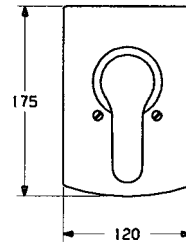

- Protected against back-flow.
- Water brake at approx. 50% water rate.
- ป้องกันน้ำไหลย้อนกลับ
- ก้านโยก 2 จังหวะ ช่วยประหยัดน้ำได้ถึง 50%

Concealed single lever bath and shower mixer วาล์วผสมอ่างอาบน้ำและฝักบัว แบบซ่อน	589.03.005