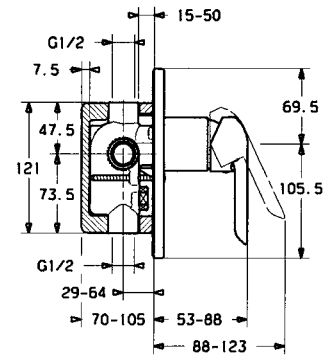

- Protected against back-flow.
- Water brake at approx. 50% water rate.
- ป้องกันน้ำไหลย้อนกลับ
- ก้านโยก 2 จังหวะ ช่วยประหยัดน้ำได้ถึง 50%

Concealed single lever bath and shower mixer วาล์วผสมอ่างอาบน้ำและฝักบัว แบบซ่อน	589.03.005