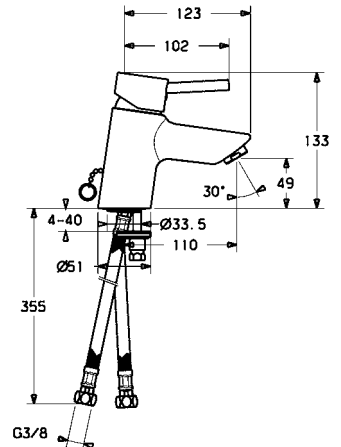

With pop-up waste.
แบบมีสะดือน้ำทิ้ง

Without pop-up waste.
แบบไม่มีสะดือน้ำทิ้ง

Here, the concept of developing a design language with Hansavantis that reflects the effortless of fittings has been particularly successful. In conjunction with the slender bath spout, the flush-mounted, single-lever mixer Hansavantis brings a clear and harmonious contour into your bathroom.