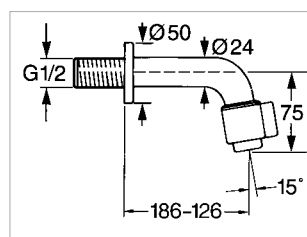

IT WILL WARM YOU UP EVEN WHERE
ONLY COLD WATER FLOWS:
HANSANOVA

Warm water is not necessary everywhere. In such cases, the cold water valve from Hansanova should be the fitting of choice. The clear form associated with Hansa quality has established the Hansanova as an absolute design classic – and this, for over 30 years. This is how long Hansanova has already been a part of the Hansa program. As stand or wall valve, it is frequently utilized in more prestigious buildings because here, robust quality is a must. But Hansanova also looks great in bathrooms – for example in the guest bathroom where space and energy solutions are a matter of priority.

Cold water wall-mounted basin valve, 186 mm	589.03.351
วาล์วน้ำเย็นอ่างล้างหน้า แบบติดกำแพง ขนาด 186 มม.	

**TIMELESS AND SIMPLE DESIGN:
HANSANOVA**

Why should restaurants or bars have compromise on form and quality?

Cold water basin valve, 127 mm วาล์วน้ำเย็นอ่างล้างหน้า ขนาด 127 มม.	589.03.352
---	------------