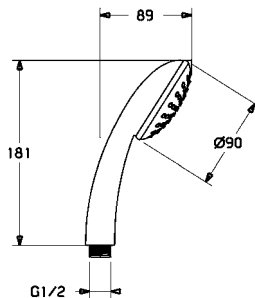

Showering for those who like it uncomplicated:

There is more to showering in a Hansabasicjet shower set than one would think.

ฝักบัวที่ถ่ายทอดสัมผัสเรียบง่าย:

Hansabasicjet ... หนึ่งในนวัตกรรมชุดฝักบัวอาบน้ำที่ให้การงานยอดเยี่ยมเหนือความคาดหมาย