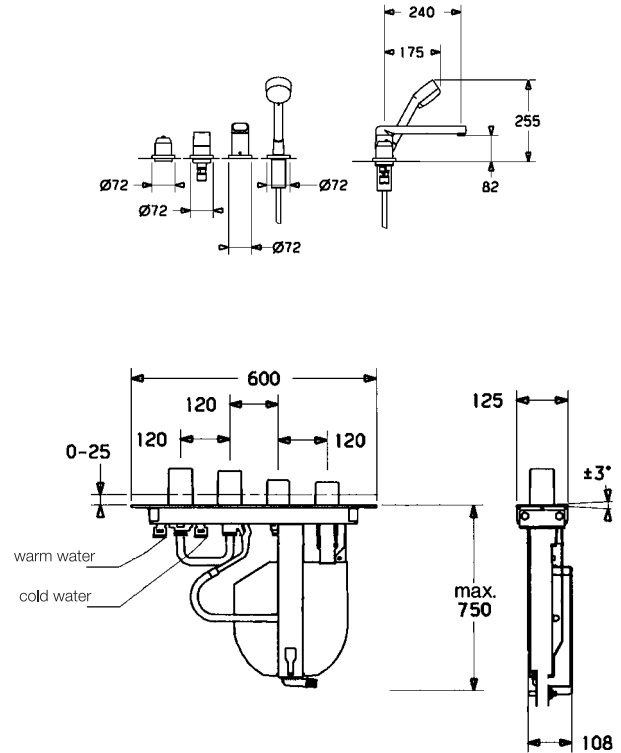

Rim-mounted solutions Hansaronda Style with single-lever mixers have an advantage:

you select the lever that best compliments your existing range of fittings. The Hansacompact tile rim-mounting and installation unit is a complete system in a metal encasing. Concealed beneath the tiles, it can be individually installed at every bath and tile height, making it absolutely flexible.

Hansaronda Style Rim-mounted solutions พร้อมทางเลือกก้านโยกตามดีไซน์ที่ต้องการ

ชิ้นส่วนภายในพร้อมอุปกรณ์ติดตั้งล้วนซ่อนอยู่ภายใต้พื้นกระเบื้องด้านบน สามารถติดตั้งได้กับทุกความสูงของอ่างอาบน้ำ เพื่อเข้าถึงความต้องการเฉพาะเจาะจงของคุณ

- Protected against back-flow.
- Operating lever are not include, please order and choose operating lever separately.
- ป้องกันน้ำไหลย้อนกลับ
- ก้านโยกไม่รวมอยู่ในชุด กรุณาแยกสั่งซื้อ

HANSARONDA STYLE rim mounted system set	589.05.180
ชุดก๊อกน้ำทรงกลม HANSARONDA STYLE	

Full Metal operating lever, chrome ก้านโยกเรียบ สีโครม	589.03.473

Loop-shaped operating lever, chrome ก้านโยกแบบมีร่องตรงกลาง สีโครม	589.03.474

Operating lever with glass pin, matt ก้านโยกกระจกด้าน	589.03.475