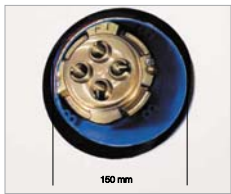

SETS INTO THE WALL.
SETS EVERYTHING ELSE IN THE CORNER:
HANSAVAROX

Concealed wall-mounted fittings for baths and showers offer absolute maximum comfort. Only the operating can be seen, whereas the entire technical elements remain concealed in the wall. A frequent disadvantage with other concealed applications: one is constrained to using the fittings that have previously been installed. Not with HansavaroX! This is because HansavaroX works like a “socket-outlet for fittings”. You thus have complete freedom of choice when you wish to install a Hansa fitting. Regardless of whether single-lever fittings or a thermostat solution are preferred, your taste and preference is decisive and not the flush-mounted solution in the wall. Possible later conversions without impairment to brickwork a plaster are also completely simple. HansavaroX is as flexible as you want it to be.

Limited overall size. with 105 mm HansavaroX needs significantly less room in the wall.

ประหยัดเนื้อที่ ... ด้วยขนาดที่กะทัดรัดเพียง 105 มม. ของ HansavaroX

More possibilities. You can still make the decision as to which function and which design should be installed after the installation of basic unit.

เล็กกะทัดรัด ... ฝาครอบกะทัดรัด เพิ่มดีไซน์เปิดกว้างให้กับห้องอาบน้ำ

Convert to quiet: with Softpush. the hydraulically supported push button adjustment is quiet and convenient.

แผ่วเบา ... ปุ่มแบบสัมผัสนุ่มนวลให้การใช้งานที่แผ่วเบาและสะดวกสบาย