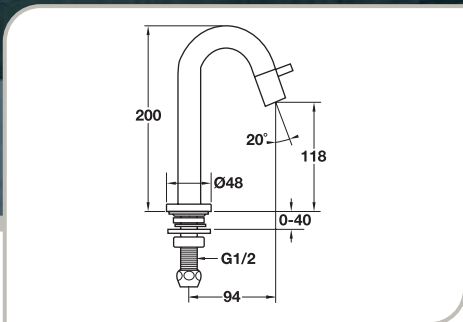

## Cold water taps:

Basin pillar valve, stainless steel  
Cat. No. 589.03.357

Basin pillar valve, chrome  
Cat. No. 589.03.354

Basin pillar valve, white  
Cat. No. 589.03.355

Basin pillar valve, black  
Cat. No. 589.03.356

# HÄFELE

Wall-mounted basin valve, chrome  
Cat. No. 589.03.358

 HANSA

**EMCO** Kido

new year  
**promotion**

**Soap holder**  
ที่วางสบู่

Cat. No. 980.50.307

**Price** พิเศษ **2,700.-**  
ราคาปกติ 6,100.-