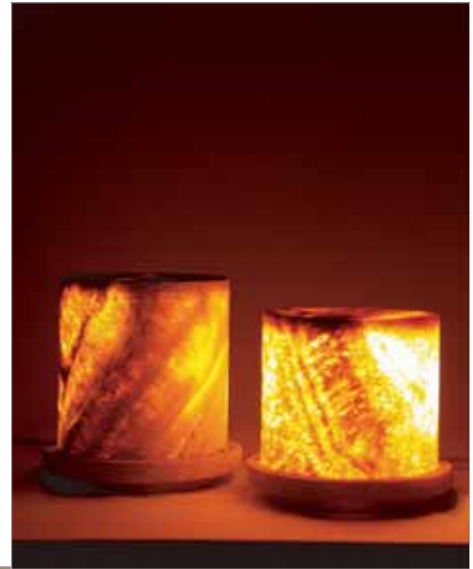

All marble products are available in different colours and finishes.