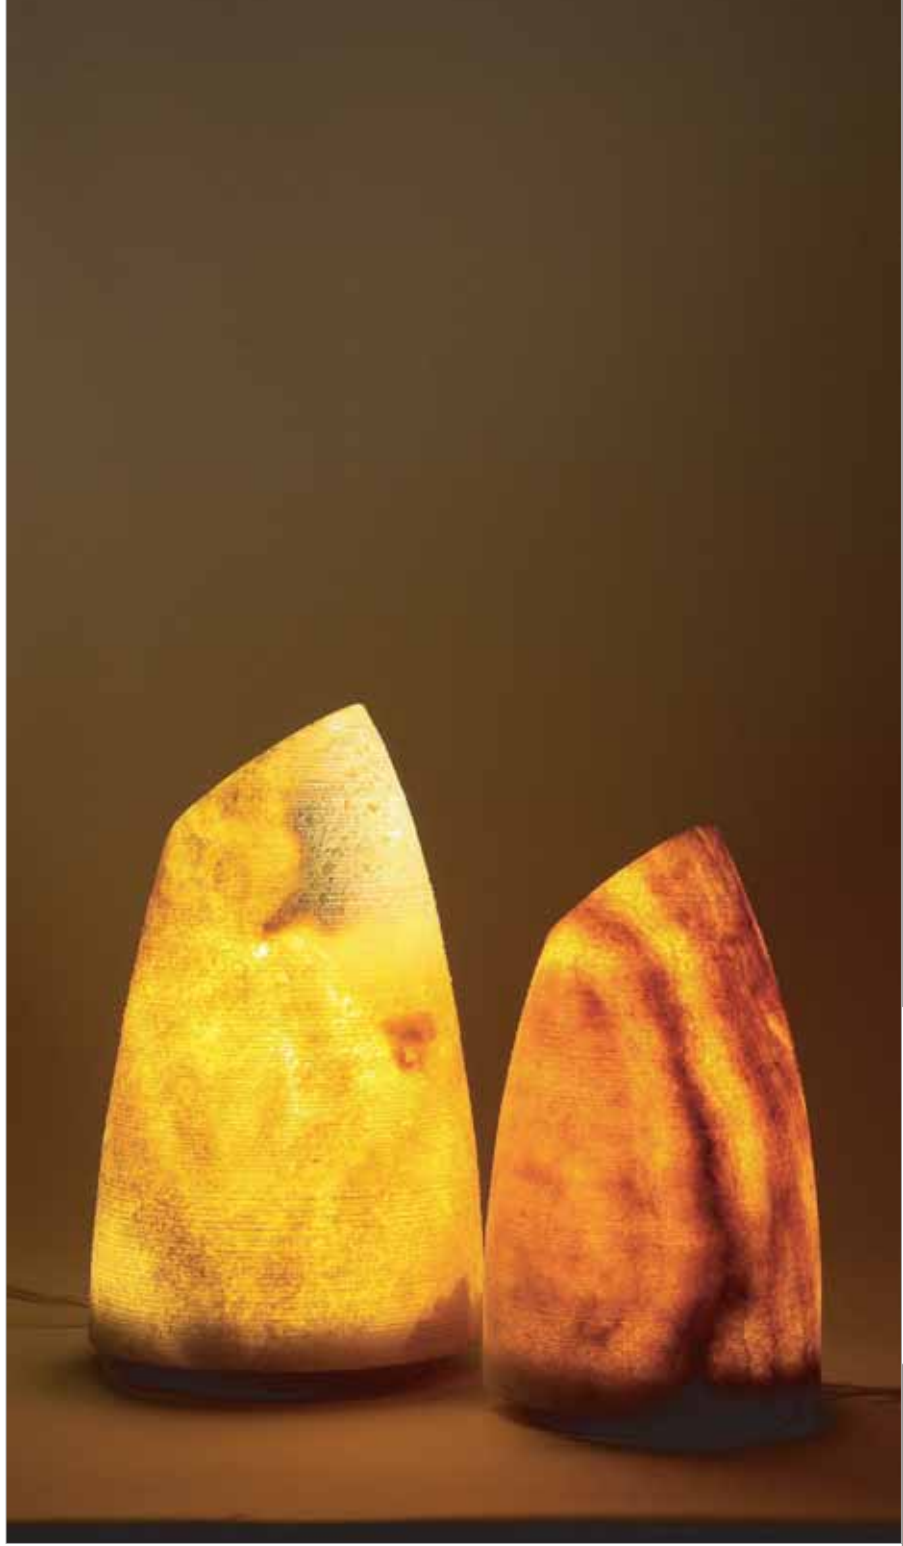

The countertop basins can easily add styles to any counters and bathrooms. They are easy to install and fit with any international standard drain stoppers either typical type or with push-up.

Ceramics
Marble Lamps