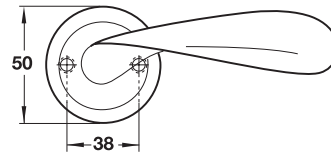

Lever Handle Sets - Brass PVD StarTec

ชุดมือจับก้านโยก - ทองเหลืองเคลือบ PVD StarTec

Features

- With spring high holding mechanism
- Spindle □ 8 mm
- For door thickness 38-42 mm

Supplied with

- 1 Pair of lever handle with concealed fixing roses
- 2 Profile cylinder escutcheons
- 4 Fixing screws