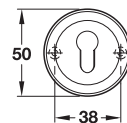

ประกอบด้วย

- มือจับก้านโยกพร้อมอุปกรณ์ยึดฝาครอบ 1 คู่
- ฝาครอบรูปวงแหวนแฉะระบบ PC 2 ชิ้น
- สลักรูติดตั้ง 4 ชิ้น

Brass, matt polished, PVD 900.92.035
ทองเหลืองด้านเคลือบ PVD