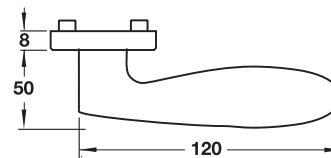

Lever Handle Sets - Brass PVD StarTec

ชุดมือจับก้านโยก - ทองเหลืองเคลือบ PVD StarTec

Features

- With spring high holding mechanism
- Spindle □ 8 mm
- For door thickness 38-42 mm

Supplied with

- 1 Pair of lever handle with concealed fixing roses
- 2 Profile cylinder escutcheons
- 4 Fixing screws