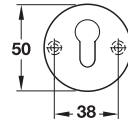

Lever Handle Sets - Brass PVD StarTec

ชุดมือจับก้านโยก - ทองเหลืองเคลือบ PVD StarTec

Features

- With spring high holding mechanism
- Spindle □ 8 mm
- For door thickness 38-42 mm

Supplied with

- 1 Pair of lever handle with concealed fixing roses
- 2 Profile cylinder escutcheons
- 4 Fixing screws