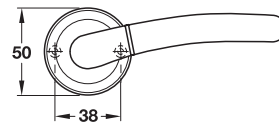

ประกอบด้วย

- มือจับก้านโยกพร้อมอุปกรณ์ยึดฝาครอบ 1 คู่
- ฝาครอบรูปวงแหวนแฉะระบบ PC 2 ชิ้น
- สลักรูติดตั้ง 4 ชิ้น

Brass, matt polished, PVD 900.92.035
ทองเหลืองด้านเคลือบ PVD