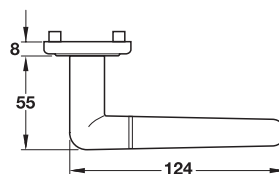

ประกอบด้วย

- มือจับก้านโยกพร้อมอุปกรณ์ยึดฝาครอบ 1 คู่
- ฝาครอบรูปวงแหวนแฉะระบบ PC 2 ชิ้น
- สลักรูติดตั้ง 4 ชิ้น

Brass, matt polished, PVD 900.92.035
ทองเหลืองด้านเคลือบ PVD