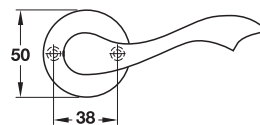

ประกอบด้วย

- มือจับก้านโยกพร้อมอุปกรณ์ยึดฝาครอบ 1 คู่
- ฝาครอบรูปวงแหวนระบบ PC 2 ชิ้น
- สลักรูติดตั้ง 4 ชิ้น

Brass, polished, PVD 900.92.375
ทองเหลืองเงาเคลือบ PVD