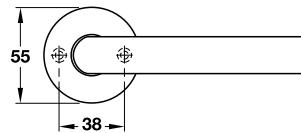

ประกอบด้วย

- มือจับก้านโยกพร้อมอุปกรณ์ยึดฝาครอบ 1 คู่
- ฝาครอบรูปวงแหวนระบบ PC 2 ชิ้น
- สลักูติดตั้ง 4 ชิ้น

Aluminium, silver coloured anodized 904.92.881
อลูมิเนียมสีเงินอโนไดซ์