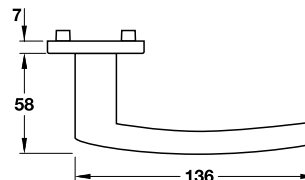

ประกอบด้วย

- มือจับก้านโยกพร้อมอุปกรณ์ยึดฝาครอบ 1 คู่
- ฝาครอบรูปวงแหวนระบบ PC 2 ชิ้น
- สลักูติดตั้ง 4 ชิ้น

Aluminium, silver coloured anodized 904.92.881
อลูมิเนียมสีเงินอโนไดซ์