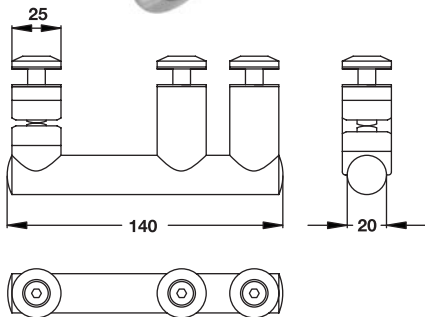

Stainless steel matt

981.11.540

สแตนเลสด้าน

Packing: 1 piece

บรรจุ: 1 ชิ้น