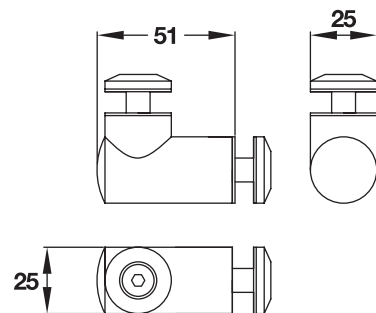

Stainless steel matt
สแตนเลสด้าน

981.11.520

Packing: 1 piece

บรรจุ: 1 ชิ้น