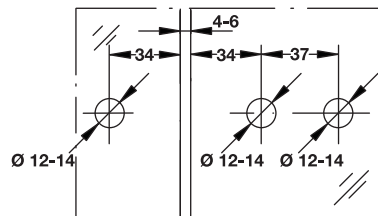

Stainless steel matt

981.11.540

สแตนเลสด้าน

Packing: 1 piece

บรรจุ: 1 ชิ้น