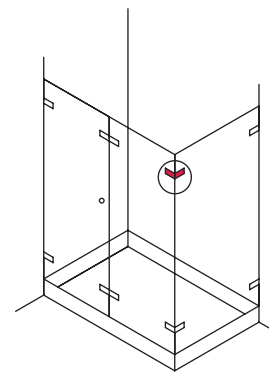

Stainless steel matt
สแตนเลสด้าน

981.11.520

Packing: 1 piece

บรรจุ: 1 ชิ้น