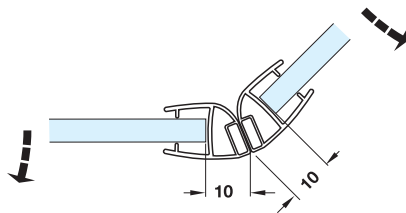

วัสดุ/สี

- ซอฟท์พีวีซี โปร่งแสง

For glass thickness 8-10 mm
สำหรับกระจกหนา 8-10 มม.

950.06.540

Packing: 1 set

บรรจุ: 1 ชุด