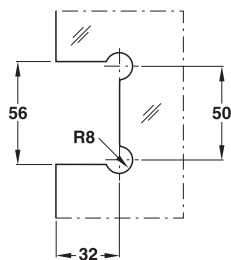

Technical data

max. door weight: 30 kg
opening angle: 90° on both sides

Installation

- Clamp fixing with hexagon socket screws

Supplied with

1 Wall to glass hinge 90°

Fixing material

คุณสมบัติ