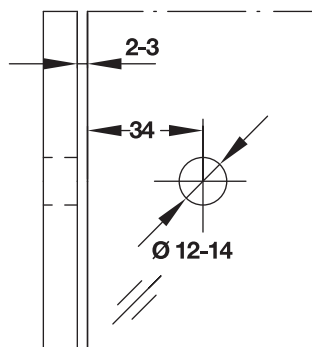

Stainless steel matt
สแตนเลสด้าน

981.11.520

Packing: 1 piece

บรรจุ: 1 ชิ้น