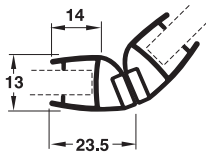

For glass thickness 8-10 mm
สำหรับกระจกหนา 8-10 มม.

950.06.540

Packing: 1 set

บรรจุ: 1 ชุด