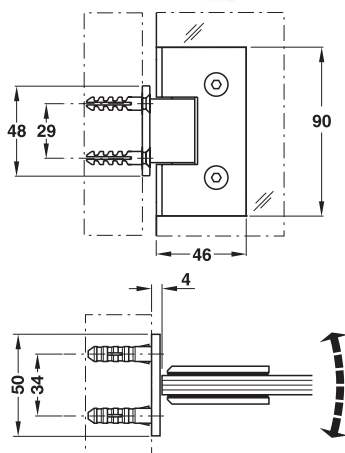

Shower Door Hinges

บานพับจากกั้นอาบน้ำ

Wall to Glass Hinge 90°

บานพับผนังต่อกระจก แนว 90°

Features

- Screw fixing to wall
- For glass thicknesses 8-10 mm
- With automatic closing
- Suitable for DIN left and right hand

Technical data

max. door weight: 30 kg
opening angle: 90° on both sides

Installation

- Clamp fixing with hexagon socket screws

Supplied with

1 Wall to glass hinge 90°

Fixing material

คุณสมบัติ