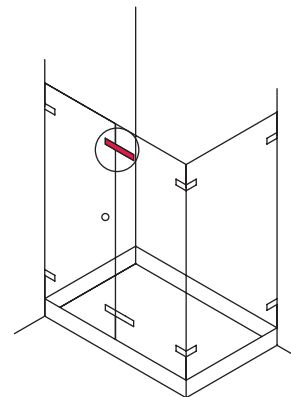

Stainless steel matt

981.11.540

สแตนเลสด้าน

Packing: 1 piece

บรรจุ: 1 ชิ้น