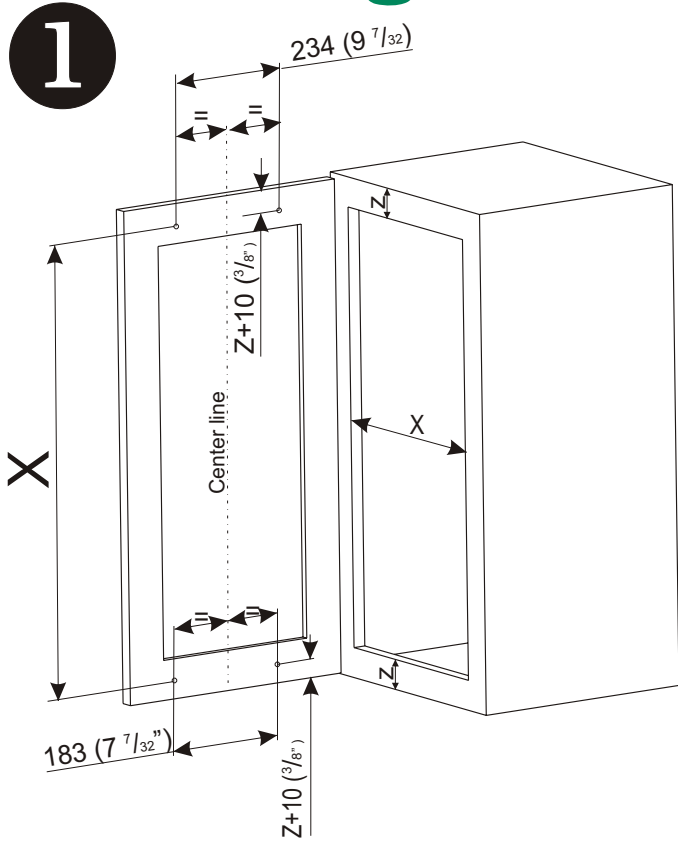

Mounting Instruction

Spice Rack

Door Mounted

fasteners are
not included

use
4x

pan head

| | Face frame overlay | Face frame Inset, Frameless overlay |
|---|--------------------|-------------------------------------|
| X | min. 305 (12") | min. 360 (14 3/8") |