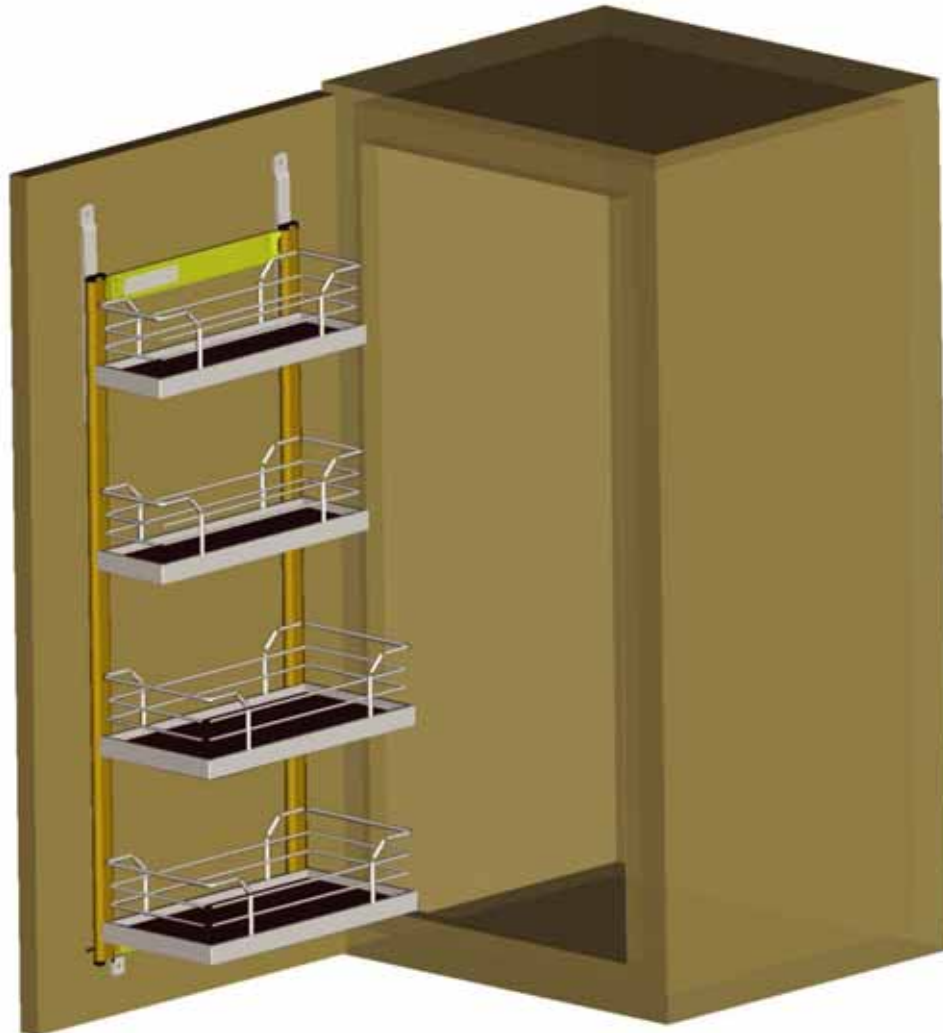

Mounting Instruction

Spice Rack

Door Mounted

fasteners are
not included

use
4x

pan head

| | Face frame overlay | Face frame Inset, Frameless overlay |
|---|--------------------|-------------------------------------|
| X | min. 305 (12") | min. 360 (14 3/8") |