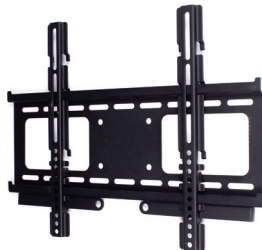

Flat Panel TV Mounts

All mounts are black and include all screen and wall mounting hardware.

**For TVs
10" – 23"**

Weight Capacity
40 lbs.

**For TVs
24" – 40"**

Weight Capacity
100 lbs.

**For TVs
37" – 63"**

Weight Capacity
200 lbs.

**For TVs
61" – 100"**

Weight Capacity
400 lbs.

Universal
Flat
Mounts

818.23.300

818.23.301

818.23.302

818.23.303

Universal
Tilt
Mounts

818.23.904

818.23.305

818.23.306

818.23.307

Universal
Articulating
Mounts

818.23.308

818.23.309