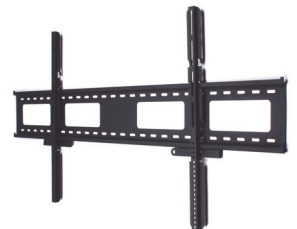

Flat Panel TV Mounts

All mounts are black and include all screen and wall mounting hardware.

**For TVs
10" – 23"**

Weight Capacity
40 lbs.

**For TVs
24" – 40"**

Weight Capacity
100 lbs.

**For TVs
37" – 63"**

Weight Capacity
200 lbs.

**For TVs
61" – 100"**

Weight Capacity
400 lbs.

Universal
Flat
Mounts

818.23.300

818.23.301

818.23.302

818.23.303

Universal
Tilt
Mounts

818.23.904

818.23.305

818.23.306

818.23.307

Universal
Articulating
Mounts

818.23.308

818.23.309