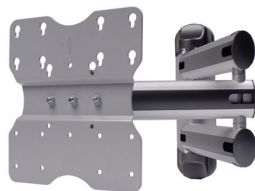

Flat Panel TV Mounts

All mounts are black and include all screen and wall mounting hardware.

**For TVs
10" – 23"**

Weight Capacity
40 lbs.

**For TVs
24" – 40"**

Weight Capacity
100 lbs.

**For TVs
37" – 63"**

Weight Capacity
200 lbs.

**For TVs
61" – 100"**

Weight Capacity
400 lbs.

Universal
Flat
Mounts

818.23.300

818.23.301

818.23.302

818.23.303

Universal
Tilt
Mounts

818.23.904

818.23.305

818.23.306

818.23.307

Universal
Articulating
Mounts

818.23.308

818.23.309