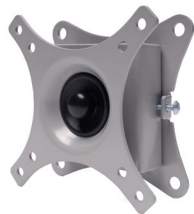

Flat Panel TV Mounts

All mounts are black and include all screen and wall mounting hardware.

**For TVs
10" – 23"**

Weight Capacity
40 lbs.

**For TVs
24" – 40"**

Weight Capacity
100 lbs.

**For TVs
37" – 63"**

Weight Capacity
200 lbs.

**For TVs
61" – 100"**

Weight Capacity
400 lbs.

Universal
Flat
Mounts

818.23.300

818.23.301

818.23.302

818.23.303

Universal
Tilt
Mounts

818.23.904

818.23.305

818.23.306

818.23.307

Universal
Articulating
Mounts

818.23.308

818.23.309