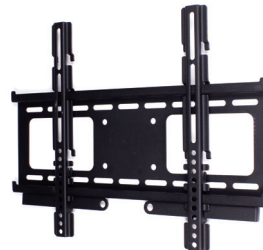

Flat Panel TV Mounts

All mounts are black and include all screen and wall mounting hardware.

**For TVs
10" – 23"**

Weight Capacity
40 lbs.

**For TVs
24" – 40"**

Weight Capacity
100 lbs.

**For TVs
37" – 63"**

Weight Capacity
200 lbs.

**For TVs
61" – 100"**

Weight Capacity
400 lbs.

Universal
Flat
Mounts

818.23.300

818.23.301

818.23.302

818.23.303

Universal
Tilt
Mounts

818.23.904

818.23.305

818.23.306

818.23.307

Universal
Articulating
Mounts

818.23.308

818.23.309