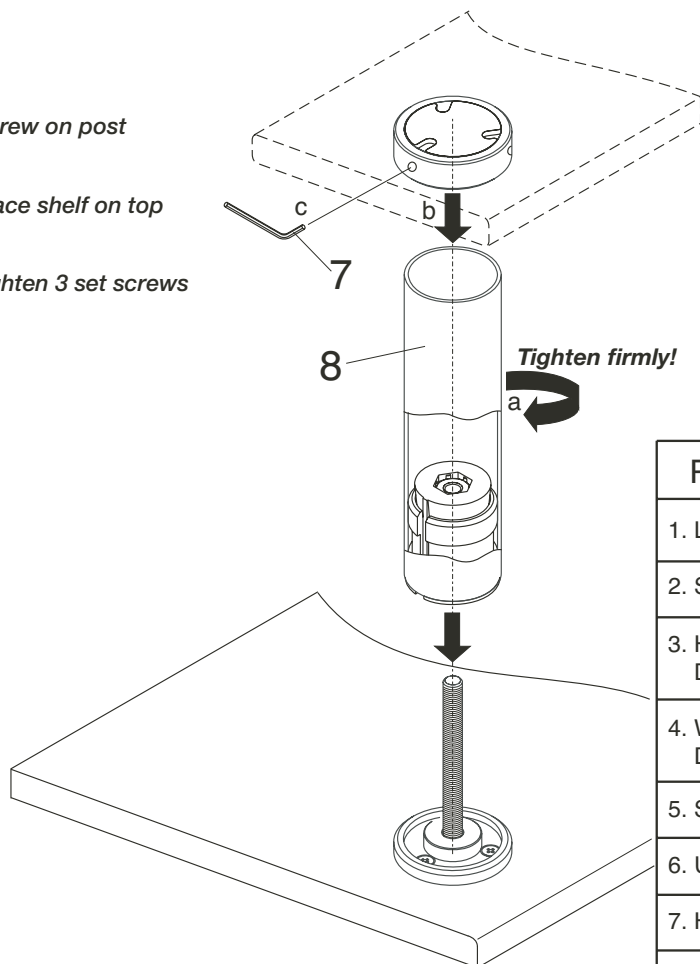

## Countertop Support for Solid Tops

- 1. Mount lower mounting plate to counter top**  
(mount either on or through countertop)

## 2. Mount upper mounting plate to shelf

## 3.

a.) Screw on post

b.) Place shelf on top

c.) Tighten 3 set screws

### Packing:

1. Lower mounting plate	1 pc.
2. Spax-screw 4.5x35	6 pcs.
3. Hexagon head cap screw DIN 933 M10x100	1 pc.
4. Washer DIN 9021 A10.5	1 pc.
5. Spacer Ø50	1 pc.
6. Upper mounting plate	1 pc.
7. Hexagon Key	1 pc.
8. Post with mounting devices	1 pc.