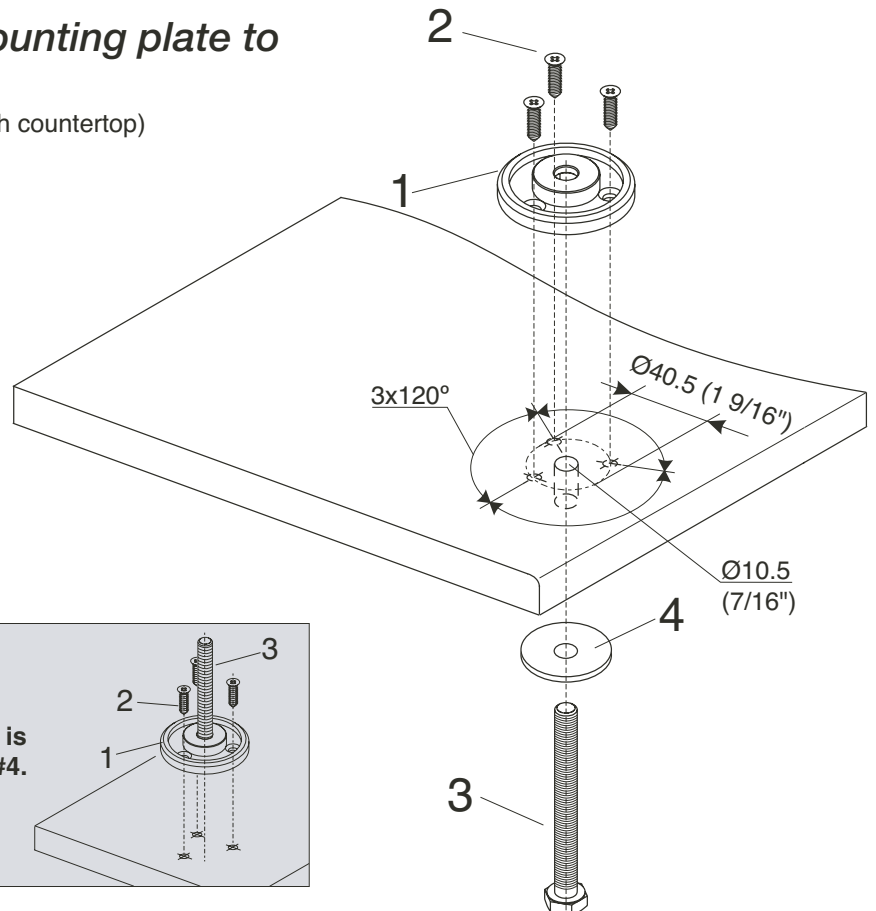

## Countertop Support for Solid Tops

- 1. Mount lower mounting plate to counter top**  
(mount either on or through countertop)

## 2. Mount upper mounting plate to shelf

### Packing:

1. Lower mounting plate	1 pc.
2. Spax-screw 4.5x35	6 pcs.
3. Hexagon head cap screw DIN 933 M10x100	1 pc.
4. Washer DIN 9021 A10.5	1 pc.
5. Spacer Ø50	1 pc.
6. Upper mounting plate	1 pc.
7. Hexagon Key	1 pc.
8. Post with mounting devices	1 pc.