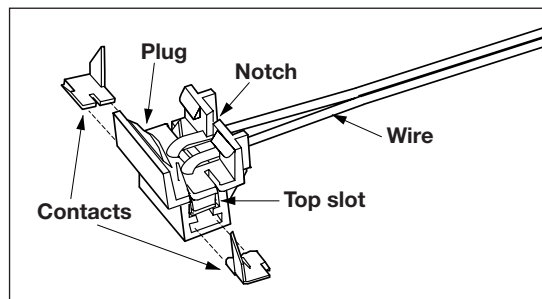

Follow the instructions supplied with transformer and accessories to install the lighting system desired.

Use class II (12 volt/60 watt maximum) Häfele America Co. transformers only.

Kit contains:

1. Amp plug 2. Wire 3. Large plug 4. Clip

- 1.** Insert the insulated end of the wire as far as possible into the holes in the large plug as shown. Do not strip any insulation off the wire.

- 2.** While holding the wire in the plug, insert the wire into notch in the large plug by bending the wire and twisting the wire sideways. Tuck the wire under the tabs at the bottom of the notch.

- 3.** Insert metal contact into the top slot in the end of the plug as shown. Press into place with pliers until the contact is flush with the edge of the plug. Repeat with second contact in the other end of the plug.