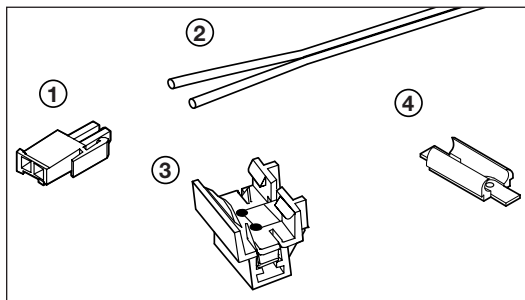

Xenon Low Voltage Lighting Power Tap

Warning: Be sure the electricity to the wires you are working on is shut off by either removing the fuse or turning the circuit breaker off.

Risk of fire: Exceeding the maximum wattage may result in overheating conductors. Read all instructions carefully. If you are unclear as to how to proceed, consult a qualified technician.

Follow the instructions supplied with transformer and accessories to install the lighting system desired.

Use class II (12 volt/60 watt maximum) Häfele America Co. transformers only.

Kit contains:

1. Amp plug 2. Wire 3. Large plug 4. Clip

- 1.** Insert the insulated end of the wire as far as possible into the holes in the large plug as shown. Do not strip any insulation off the wire.

- 2.** While holding the wire in the plug, insert the wire into notch in the large plug by bending the wire and twisting the wire sideways. Tuck the wire under the tabs at the bottom of the notch.