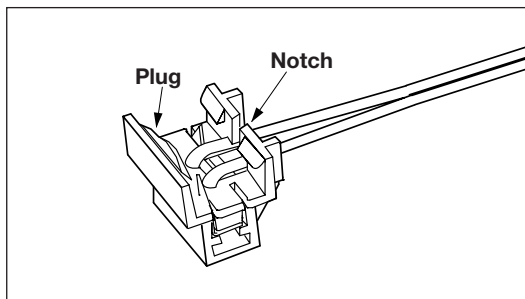

Follow the instructions supplied with transformer and accessories to install the lighting system desired.

Use class II (12 volt/60 watt maximum) Häfele America Co. transformers only.

Kit contains:

1. Amp plug 2. Wire 3. Large plug 4. Clip

- 1.** Insert the insulated end of the wire as far as possible into the holes in the large plug as shown. Do not strip any insulation off the wire.

- 2.** While holding the wire in the plug, insert the wire into notch in the large plug by bending the wire and twisting the wire sideways. Tuck the wire under the tabs at the bottom of the notch.

- 3.** Insert metal contact into the top slot in the end of the plug as shown. Press into place with pliers until the contact is flush with the edge of the plug. Repeat with second contact in the other end of the plug.