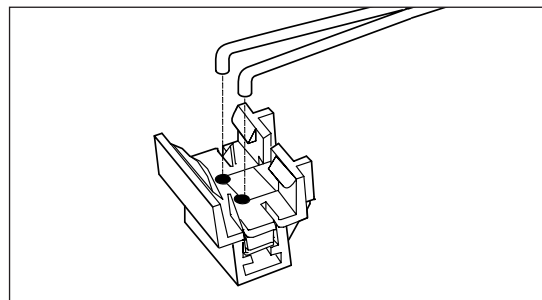

Xenon Low Voltage Lighting Power Tap

Warning: Be sure the electricity to the wires you are working on is shut off by either removing the fuse or turning the circuit breaker off.

Risk of fire: Exceeding the maximum wattage may result in overheating conductors. Read all instructions carefully. If you are unclear as to how to proceed, consult a qualified technician.

Follow the instructions supplied with transformer and accessories to install the lighting system desired.

Use class II (12 volt/60 watt maximum) Häfele America Co. transformers only.

Kit contains:

1. Amp plug 2. Wire 3. Large plug 4. Clip

- 1.** Insert the insulated end of the wire as far as possible into the holes in the large plug as shown. Do not strip any insulation off the wire.

- 2.** While holding the wire in the plug, insert the wire into notch in the large plug by bending the wire and twisting the wire sideways. Tuck the wire under the tabs at the bottom of the notch.

- 3.** Insert metal contact into the top slot in the end of the plug as shown. Press into place with pliers until the contact is flush with the edge of the plug. Repeat with second contact in the other end of the plug.