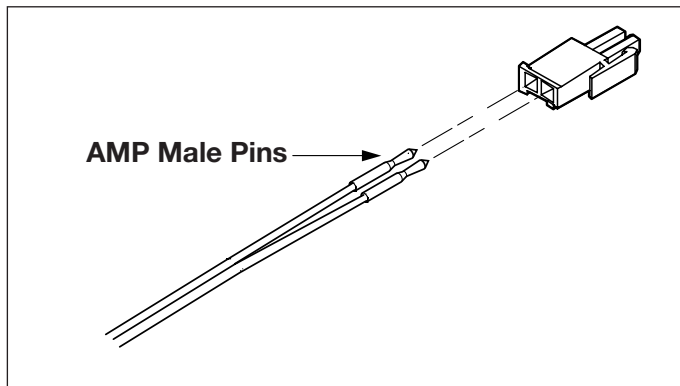

- 1.** Insert the insulated end of the wire as far as possible into the holes in the large plug as shown. Do not strip any insulation off the wire.

- 2.** While holding the wire in the plug, insert the wire into notch in the large plug by bending the wire and twisting the wire sideways. Tuck the wire under the tabs at the bottom of the notch.

- 3.** Insert metal contact into the top slot in the end of the plug as shown. Press into place with pliers until the contact is flush with the edge of the plug. Repeat with second contact in the other end of the plug.

For use with Häfele Low Voltage Xenon Lighting for Track Attachment only.

4. Mount to cable track or cable w/o track

4a. Option 1. Used with cable track 824.19.320 or 824.19.720. Choose location for the plug and snap plug firmly onto cable. Discard wire clip.

4b. Option 2. Used with cable, no track. Choose location of large plug and install wire clip with screws (not included). Position cable on wire clip and snap plug firmly onto clip.

5. Insert one barbed end of wire into the amp plug, pressing firmly until seated in plug. Repeat with second barb.