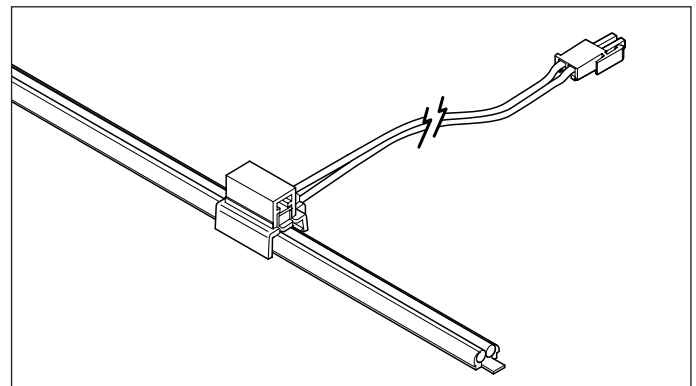

6. Finished assembly.

HÄFELE

3901 Cheyenne Drive

P.O. Box 4000

Archdale, NC 27263

1-800-423-3531

www.hafele.com