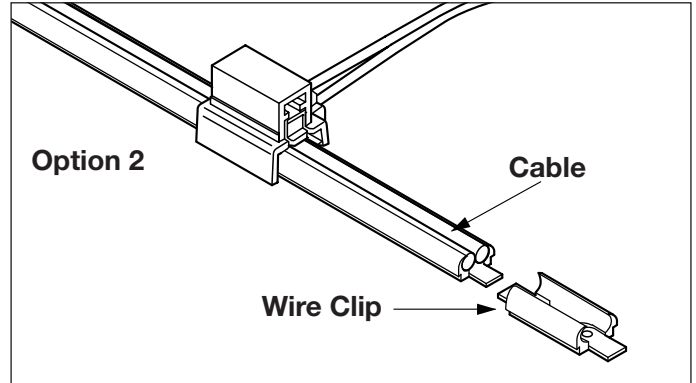

- 1.** Insert the insulated end of the wire as far as possible into the holes in the large plug as shown. Do not strip any insulation off the wire.

- 2.** While holding the wire in the plug, insert the wire into notch in the large plug by bending the wire and twisting the wire sideways. Tuck the wire under the tabs at the bottom of the notch.

- 3.** Insert metal contact into the top slot in the end of the plug as shown. Press into place with pliers until the contact is flush with the edge of the plug. Repeat with second contact in the other end of the plug.

For use with Häfele Low Voltage Xenon Lighting for Track Attachment only.

4. Mount to cable track or cable w/o track

4a. Option 1. Used with cable track 824.19.320 or 824.19.720. Choose location for the plug and snap plug firmly onto cable. Discard wire clip.