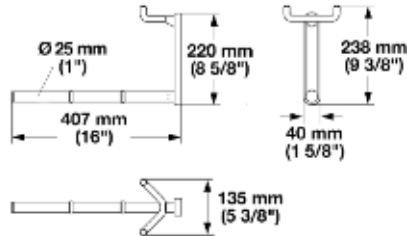

97
light gray

99
pure white

Dimensions in mm
Inches are approximate

Bath Accessories

HEWI-LifeSystem

- Dirt repellent, easy to clean surface
- Mounting hardware for wood stud installation included
- Mounting hardware for drywall construction must be ordered separately (refer to page 426)