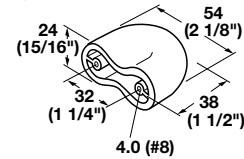

Item No.	114.51.0..

*Packing: 25 pcs.

Ordering tip: replace the decimals (.) at the end of the stated item number with the color number of your choice.

Pan head screws

page 483

*Minimum order quantity is 1 piece.

Dimensions in mm
Inches are approximate

Dimensional data not binding. We reserve the right to alter specifications without notice.