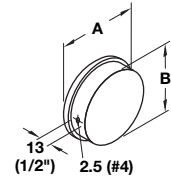

Dimensions in mm
Inches are approximate

Pan head screws page 483

Polyamide Handles and Knobs

HEWI

Item No.	139.11.1..
----------	------------

*Packing: 25 pcs.

A x B	Item No.
13 x 25 (1/2" x 1")	139.00.1..
20 x 28 (3/16" x 1 1/8")	139.00.2..
23 x 29 (3/16" x 1 1/8")	139.00.3..

page 483

***Minimum order quantity is 1 piece.**

Dimensions in mm
Inches are approximate

Dimensional data not binding. We reserve the right to alter specifications without notice.

Polyamide Recessed Pulls

HEWI

• Used in a pair, creates a full round

Item No.
158.73.0..

*Packing: 25 pcs.

A	B	Item No.
60 (2 3/8")	55 (2 3/16")	158.80.1..
75 (2 15/16")	70 (2 3/4")	158.80.2..
90 (3 9/16")	85 (3 3/8")	158.80.3..

*Packing: 25 pcs.

*Minimum order quantity is 1 piece.

Flat head wood screws

page 483

Dimensions in mm
Inches are approximate

Dimensional data not binding. We reserve the right to alter specifications without notice.

Lift Up Support Rails