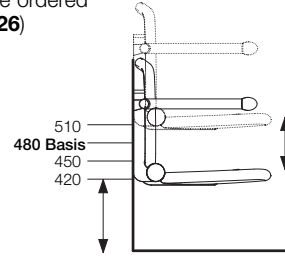

Wall Mounted Seat, lift-up
Material: Seat: polyurethane
Hinge: aluminum, powder-coated
Accents: chrome-plated

Seat color	Hinge color	Item No.
anthracite gray (92)	matt silver	988.83.492
light gray (97)	matt silver	988.83.497
pure white (99)	white	988.39.089

Packing: 1 pc.