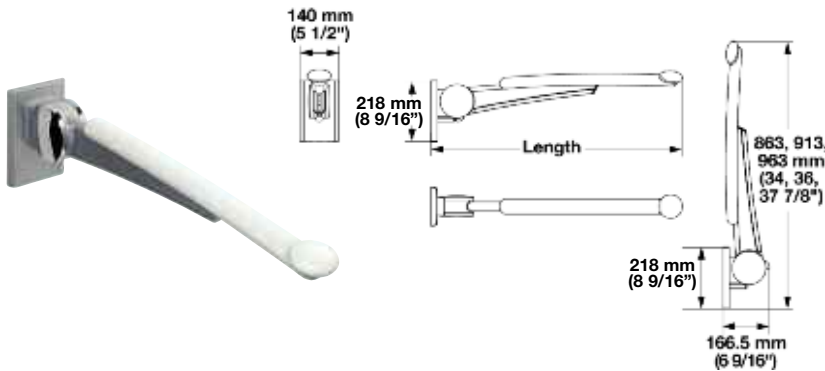

*Minimum order quantity is 1 piece.

Flat head wood screws

page 483

Dimensions in mm
Inches are approximate

Dimensional data not binding. We reserve the right to alter specifications without notice.

Lift Up Support Rails

Lift Up Support Rail, rail length and rail height adjustable to ± 50 mm (± 2 ")

Material: aluminum, powder-coated

Accents: chrome-plated

Grip pad: polyurethane

Length	matt silver/standard	white edition
650 mm (25 5/8")	988.84.1 . .	988.97.199
700 mm (27 5/8")	988.84.2 . .	988.97.299
750 mm (29 1/2")	988.84.3 . .	988.97.399

Packing: 1 pc.

Lift Up Support Rail, rail length and rail height adjustable ± 50 mm (± 2 ")

Material: aluminum, powder-coated

Accents: chrome-plated

Grip pad: polyurethane

Length	matt silver/standard	white edition
800 mm (31 1/2")	988.84.4 . .	988.97.499
850 mm (33 1/2")	988.84.5 . .	988.97.599
900 mm (35 1/2")	988.84.6 . .	988.97.699