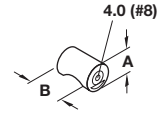

Dimensions in mm
Inches are approximate

Pan head screws page 483

Polyamide Handles and Knobs

HEWI

Item No.	139.11.1..
----------	------------

*Packing: 25 pcs.

A x B	Item No.
13 x 25 (1/2" x 1")	139.00.1..
20 x 28 (3/16" x 1 1/8")	139.00.2..
23 x 29 (3/16" x 1 1/8")	139.00.3..