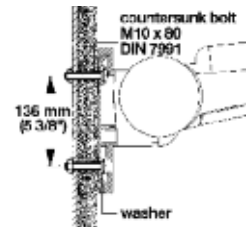

Fastening, suitable for partitioned wall with integrated steel plates

Material: Bolts/washers: stainless steel

Item No.
988.84.712

Packing: 1 set (includes 3 bolts, and 3 washers)