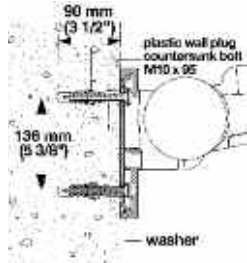

Fastening Hardware

HEWI-LifeSystem

- Adequate wall blocking required

Lift-up support rail