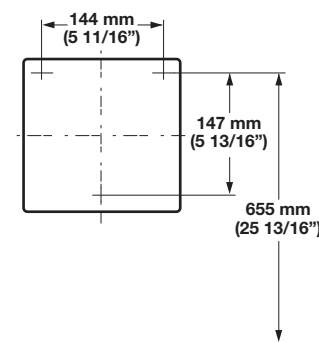

97
light gray

99
pure white

Dimensional data not binding. We reserve the right to alter specifications without notice.

Dimensions in mm
Inches are approximate

Fastening Hardware

HEWI-LifeSystem

- Adequate wall blocking required

Material: Bolts/washers: stainless steel

Item No.
988.84.712

Packing: 1 set (includes 3 bolts, and 3 washers)

Hole pattern

Installation wall plate for lift-up support rail

Installation height (recommended)
795 mm (31 5/16") above top edge of finished floor.

Hole pattern

Installation wall plate for wall mounted seat

Installation height (recommended)
655 mm (25 13/16") above top edge of finished floor equates to a seat height of 480 mm (18 7/8").

Dimensions in mm
Inches are approximate