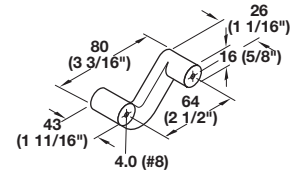

Polyamide Handles

HEWI

Item No.
114.28.1..

Packing: 1 pc.

A x B	C	Item No.
112 x 26 (4 7/16" x 1 1/16")	96 (3 13/16")	114.27.2..
144 x 26 (5 11/16" x 1 1/16")	128 (5 1/16")	114.27.3..

Packing: 1 pc.

Ordering tip: replace the decimals (.) at the end of the stated item number with the color number of your choice.

Dimensions in mm
Inches are approximate

Pan head screws page 483

Polyamide Handles and Knobs

HEWI

Item No.	139.11.1..
----------	------------

*Packing: 25 pcs.

A x B	Item No.
13 x 25 (1/2" x 1")	139.00.1..
20 x 28 (3/16" x 1 1/8")	139.00.2..
23 x 29 (3/16" x 1 1/8")	139.00.3..