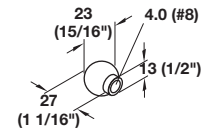

Polyamide Handles

HEWI

Item No.
114.28.1..

Packing: 1 pc.

A x B	C	Item No.
112 x 26 (4 7/16" x 1 1/16")	96 (3 13/16")	114.27.2..
144 x 26 (5 11/16" x 1 1/16")	128 (5 1/16")	114.27.3..

Packing: 1 pc.

Ordering tip: replace the decimals (.) at the end of the stated item number with the color number of your choice.

Dimensions in mm
Inches are approximate

Pan head screws page 483

Polyamide Handles and Knobs

HEWI

Item No.	139.11.1..
----------	------------

*Packing: 25 pcs.

A x B	Item No.
13 x 25 (1/2" x 1")	139.00.1..
20 x 28 (3/16" x 1 1/8")	139.00.2..
23 x 29 (3/16" x 1 1/8")	139.00.3..