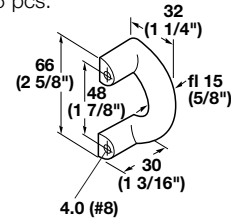

Polyamide Handles

HEWI

Item No.
114.28.1..

Packing: 1 pc.

A x B	C	Item No.
112 x 26 (4 7/16" x 1 1/16")	96 (3 13/16")	114.27.2..
144 x 26 (5 11/16" x 1 1/16")	128 (5 1/16")	114.27.3..

Packing: 1 pc.

Ordering tip: replace the decimals (.) at the end of the stated item number with the color number of your choice.

Dimensions in mm
Inches are approximate

Pan head screws page 483

Polyamide Handles and Knobs

HEWI

Item No.	139.11.1..
----------	------------

*Packing: 25 pcs.

A x B	Item No.
13 x 25 (1/2" x 1")	139.00.1..
20 x 28 (3/16" x 1 1/8")	139.00.2..
23 x 29 (3/16" x 1 1/8")	139.00.3..

*Packing: 25 pcs.

A x B	Item No.
32 x 30 (1 1/4" x 1 3/16")	139.00.4..
50 x 44 (2" x 1 3/4")	139.00.5..
55 x 44 (2 3/16" x 1 3/4")	139.00.6..
40 x 40 (1 9/16" x 1 9/16")	139.00.7..

*Packing: 25 pcs.

Item No.	114.50.0..
----------	------------

*Minimum order quantity is 1 piece.

Flat head wood screws

page 483

Dimensions in mm
Inches are approximate

Dimensional data not binding. We reserve the right to alter specifications without notice.

Lift Up Support Rails