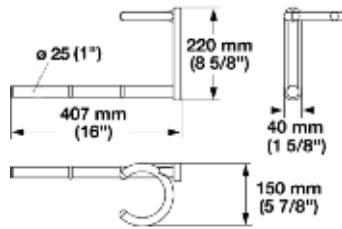

Towel Holder with Walking Aid Holder

Material: Rail and Backplate: aluminum, chrome-plated
Accents: powder-coated; Color: matt silver
Hooks: polyamide

Item No.
988.42.5 . .

Packing: 1 pc.

Ordering tip: replace the decimals (. .) at the end of the stated item number with the color number of your choice.

Dimensions in mm
Inches are approximate