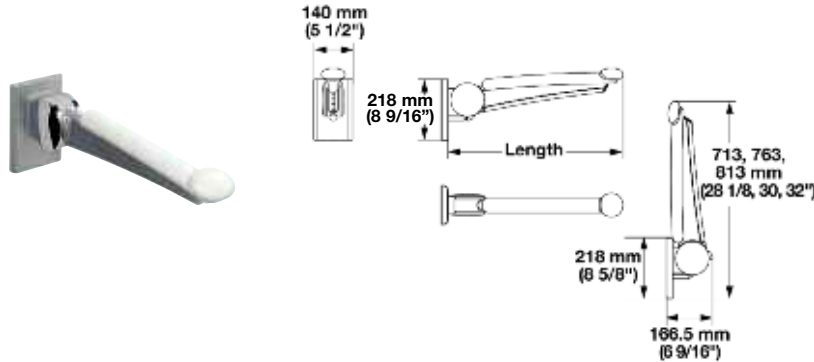

*Minimum order quantity is 1 piece.

Flat head wood screws

page 483

Dimensions in mm
Inches are approximate

Dimensional data not binding. We reserve the right to alter specifications without notice.

Lift Up Support Rails

Lift Up Support Rail, rail length and rail height adjustable to ± 50 mm (± 2 ")

Material: aluminum, powder-coated

Accents: chrome-plated

Grip pad: polyurethane

Length	matt silver/standard	white edition
650 mm (25 5/8")	988.84.1 . .	988.97.199
700 mm (27 5/8")	988.84.2 . .	988.97.299
750 mm (29 1/2")	988.84.3 . .	988.97.399