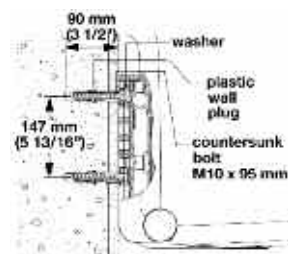

Wall mounted seats

Fastening, suitable for attachment to concrete wall
Material: Bolts/washers: stainless steel

Item No.
988.84.710

Packing: 1 set (includes 3 bolts, 3 plugs, and 3 washers)