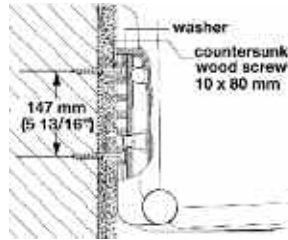

Fastening, suitable for drywall construction

1. Adequate wall blocking required
2. Material: Bolts/washers: stainless steel

Item No.
988.84.711

Packing: 1 set (includes 3 bolts, and 3 washers)