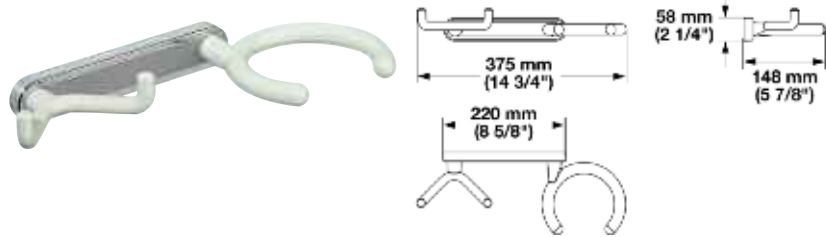

Dimensions in mm
 Inches are approximate

Bath Accessories

HEWI-LifeSystem

- Dirt repellent, easy to clean surface
- Mounting hardware for wood stud installation included
- Mounting hardware for drywall construction must be ordered separately, (refer to page 426)