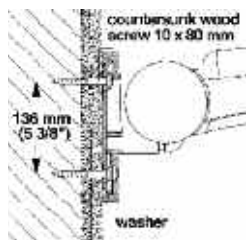

Fastening, suitable for drywall construction

1. Adequate wall blocking required
2. Material: Bolts/washers: stainless steel

Item No.
988.84.711

Packing: 1 set (includes 3 bolts, and 3 washers)