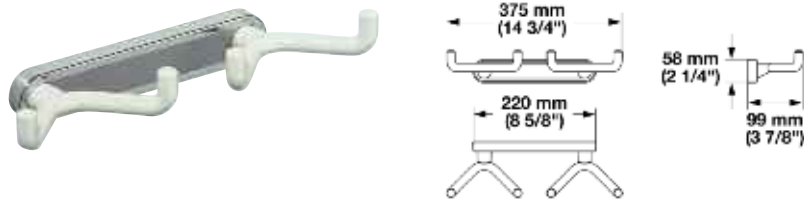

Hook Rail with Two Double Hooks

1. Material: aluminum, powder-coated
   Accents: chrome-plated
   Hooks: polyamide

Item No.
988.83.9 . .

Packing: 1 pc.