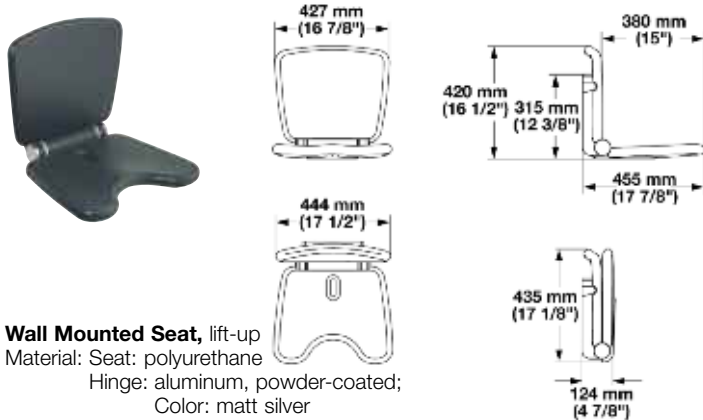

Material: Bolts/washers: stainless steel

Item No.
988.84.712

Packing: 1 set (includes 3 bolts, and 3 washers)

Hole pattern

Installation wall plate for lift-up support rail

Installation height (recommended)
795 mm (31 5/16") above top edge of finished floor.

Hole pattern

Installation wall plate for wall mounted seat

Installation height (recommended)
655 mm (25 13/16") above top edge of finished floor equates to a seat height of 480 mm (18 7/8").

Dimensions in mm
Inches are approximate

Shower Seats

HEWI-LifeSystem

- Adequate wall blocking required for wall mounted seats
- Load capacity up to 150 kg (330 lbs.)
- Height adjustable up to 90 mm (3 1/2"), in increments of 30 mm (1 1/8")
- Dirt repellent, easy to clean surface
- Ergonomic shaped seat
- Easy to fold up and down (locks in up position)
- Slow downward movement
- Space saving
- Hygienic opening and water run off feature
- Mounting hardware must be ordered separately, (refer to page 426)