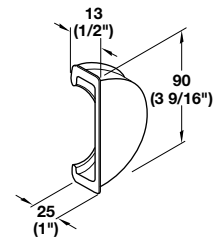

Dimensions in mm
Inches are approximate

Pan head screws page 483

Polyamide Handles and Knobs

HEWI

Item No.	139.11.1..
----------	------------

*Packing: 25 pcs.

A x B	Item No.
13 x 25 (1/2" x 1")	139.00.1..
20 x 28 (3/16" x 1 1/8")	139.00.2..
23 x 29 (3/16" x 1 1/8")	139.00.3..

page 483

***Minimum order quantity is 1 piece.**

Dimensions in mm
Inches are approximate

Dimensional data not binding. We reserve the right to alter specifications without notice.

Polyamide Recessed Pulls

HEWI

• Used in a pair, creates a full round

Item No.
158.73.0..

*Packing: 25 pcs.

A	B	Item No.
60 (2 3/8")	55 (2 3/16")	158.80.1..
75 (2 15/16")	70 (2 3/4")	158.80.2..
90 (3 9/16")	85 (3 3/8")	158.80.3..

*Packing: 25 pcs.

*Minimum order quantity is 1 piece.

Flat head wood screws

page 483

Dimensions in mm
Inches are approximate

Dimensional data not binding. We reserve the right to alter specifications without notice.

Lift Up Support Rails