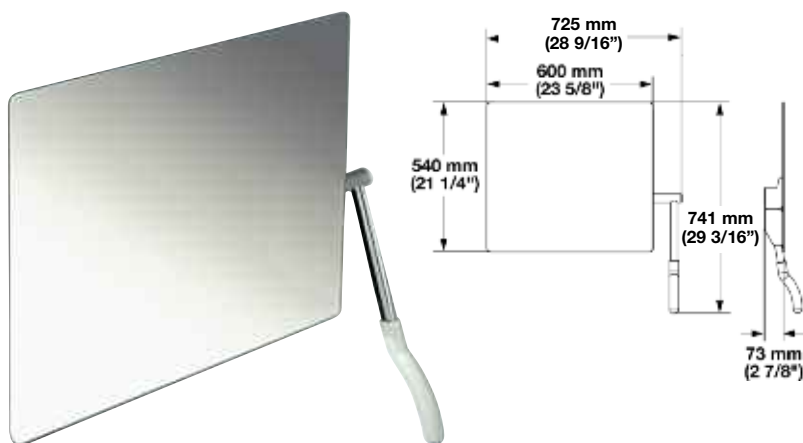

Dimensional data not binding. We reserve the right to alter specifications without notice.

Dimensions in mm
 Inches are approximate

Bath Accessories

HEWI-LifeSystem

- Adequate wall blocking required for shelf units
- Dirt repellent, easy to clean surface
- Grips used for support and independent stand up
- Wall mounted mirrors can be mounted behind shelf
- Adjustable mirror can be mounted above shelf

Shelf, with integrated support grips that can be adjusted before installation (factory-set at 30°).
 Material: Frame and supports: aluminum, chrome-plated
 Accents: powder-coated
 Grips: polyamide
 Shelf: synthetic plastic

Accents/Grips	Item No.
matt silver/colored	988.37.7 . .
white/white	988.39.099

Packing: 1 pc. (includes mounting hardware)

Mirror Shelf, with integrated support grips that can be adjusted before installation (factory-set at 50°).
 Material: Frame and supports: aluminum, chrome-plated
 Accents: powder-coated
 Grips: polyamide

Grip position	Accents/Grips	Item No.
left	white/white	988.39.099
right	white/white	988.39.199
left	matt silver/colored	988.37.0 . .
right	matt silver/colored	988.37.9 . .

Packing: 1 pc.

Adjustable Mirror