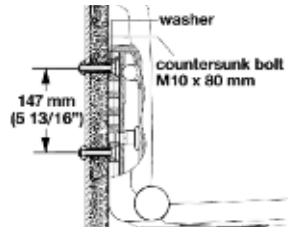

Fastening, suitable for partitioned wall with integrated steel plates

Material: Bolts/washers: stainless steel

Item No.
988.84.712

Packing: 1 set (includes 3 bolts, and 3 washers)