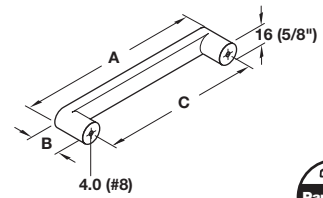

Polyamide Handles

HEWI

Item No.
114.28.1..

Packing: 1 pc.

A x B	C	Item No.
112 x 26 (4 7/16" x 1 1/16")	96 (3 13/16")	114.27.2..
144 x 26 (5 11/16" x 1 1/16")	128 (5 1/16")	114.27.3..

Packing: 1 pc.

Ordering tip: replace the decimals (.) at the end of the stated item number with the color number of your choice.

Dimensions in mm
Inches are approximate

Pan head screws page 483

Polyamide Handles and Knobs

HEWI

Item No.	139.11.1..
----------	------------

*Packing: 25 pcs.

A x B	Item No.
13 x 25 (1/2" x 1")	139.00.1..
20 x 28 (3/16" x 1 1/8")	139.00.2..
23 x 29 (3/16" x 1 1/8")	139.00.3..