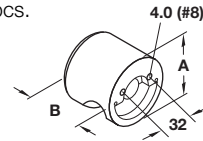

Dimensions in mm
Inches are approximate

Pan head screws page 483

Polyamide Handles and Knobs

HEWI

Item No.	139.11.1..
----------	------------

*Packing: 25 pcs.

A x B	Item No.
13 x 25 (1/2" x 1")	139.00.1..
20 x 28 (3/16" x 1 1/8")	139.00.2..
23 x 29 (3/16" x 1 1/8")	139.00.3..

*Packing: 25 pcs.

A x B	Item No.
32 x 30 (1 1/4" x 1 3/16")	139.00.4..
50 x 44 (2" x 1 3/4")	139.00.5..
55 x 44 (2 3/16" x 1 3/4")	139.00.6..
40 x 40 (1 9/16" x 1 9/16")	139.00.7..

*Packing: 25 pcs.

Item No.	114.50.0..
----------	------------