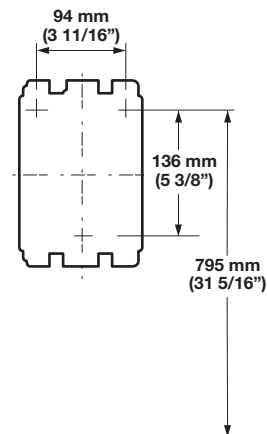

Hole pattern

Installation wall plate for lift-up support rail

Installation height (recommended)
795 mm (31 5/16") above top edge of finished floor.