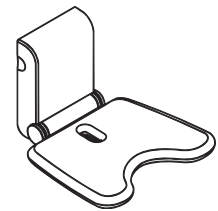

Wall Mounted Seat, lift-up
Material: Seat: polyurethane
Hinge: aluminum, powder-coated
Accents: chrome-plated

Seat color	Hinge color	Item No.
anthracite gray (92)	matt silver	988.83.492
light gray (97)	matt silver	988.83.497
pure white (99)	white	988.39.089

Packing: 1 pc.