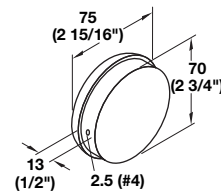

Item No.
158.75.0..

*Packing: 25 pcs.

Ordering tip: replace the decimals (.) at the end of the stated item number with the color number of your choice.

13 daffodil yellow	16 blossom yellow	30 burgundy	33 ruby red	50 steel blue	53 ultramarine blue	56 lilac blue	70 forest green
73 meadow green	80 coffee brown	89 biscuit/linen	90 jet black	92 anthracite gray	95 stone gray	97 light gray	99 pure white

*Minimum order quantity is 1 piece.

Flat head wood screws

page 483

Dimensions in mm
Inches are approximate

Dimensional data not binding. We reserve the right to alter specifications without notice.