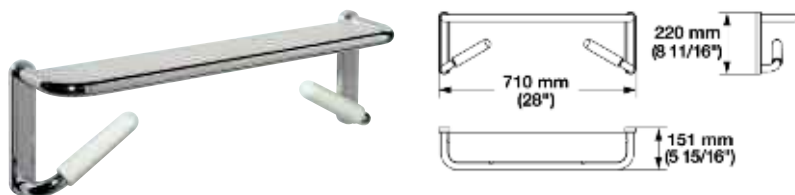

Packing: 1 pc.

Hook Rail with Two Double Hooks

- Material: aluminum, powder-coated
 Accents: chrome-plated
 Hooks: polyamide

Item No.
988.83.9 . .

Packing: 1 pc.

Toilet Brush Unit

- Holder with container and brush for wall mounting
 - Brush head replacement sold separately, see below
- Material: polyamide

Item No.
988.81.6 . .

Packing: 1 pc.

Toilet Brush

Material: polyamide

Item No.
988.81.7 . .

Packing: 1 pc.

Ordering tip: replace the decimals (.) at the end of the stated item number with the color number of your choice.

Dimensional data not binding. We reserve the right to alter specifications without notice.

Dimensions in mm
 Inches are approximate

Bath Accessories

HEWI-LifeSystem

- Adequate wall blocking required for shelf units
- Dirt repellent, easy to clean surface
- Grips used for support and independent stand up
- Wall mounted mirrors can be mounted behind shelf
- Adjustable mirror can be mounted above shelf