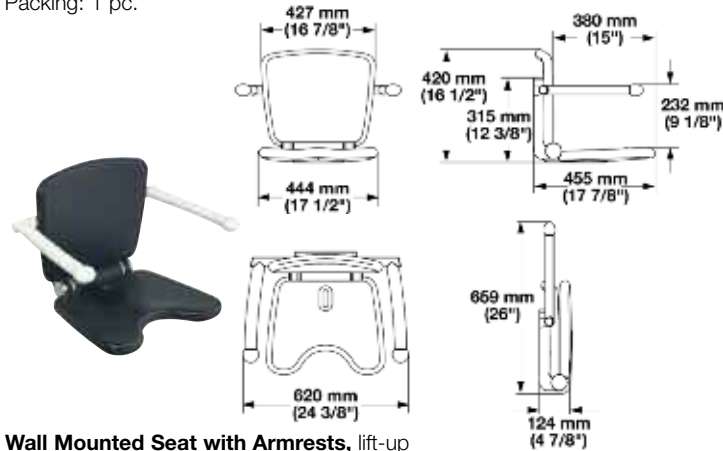

Wall Mounted Seat with Armrests, lift-up
Material: Seat: polyurethane
Hinge: aluminum, powder-coated;
Color: matt silver
Accents: chrome-plated
Armrests: polyurethane, colored (select below)

Seat color	Item No.
anthracite gray (92)	988.83.6 . .
light gray (97)	988.84.0 . .

Packing: 1 pc.