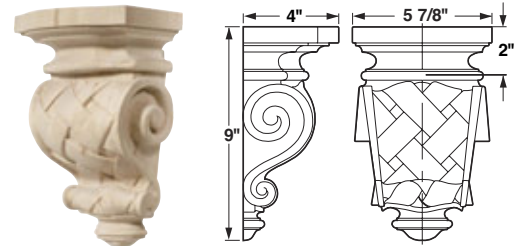

Hand Carved

Wood species	Item No.
Maple	198.08.110
Oak	198.08.410
Cherry	198.08.610

Packing: 1 pc.