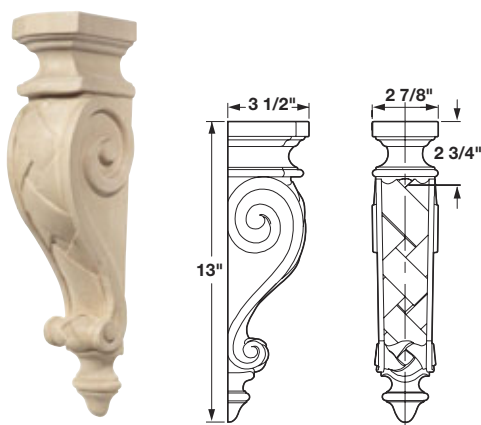

Hand Carved

Wood species	Item No.
Maple	198.08.120
Oak	198.08.420
Cherry	198.08.620

Packing: 1 pc.