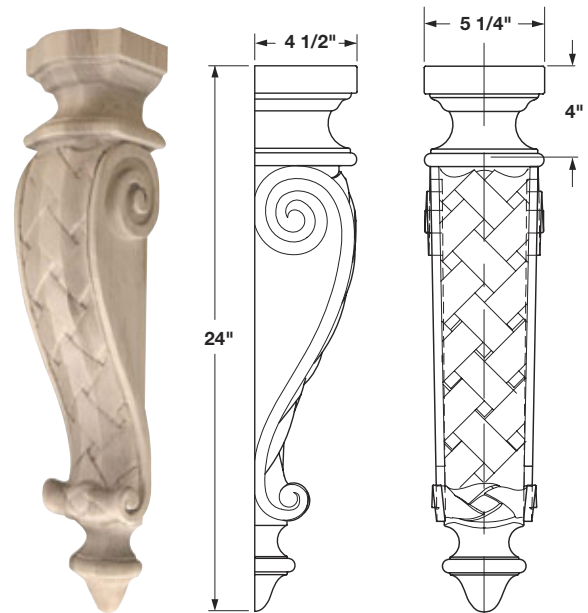

#### Hand Carved

| Wood species | Item No.   |
|--------------|------------|
| Maple        | 198.08.110 |
| Oak          | 198.08.410 |
| Cherry       | 198.08.610 |

Packing: 1 pc.

#### Hand Carved

| Wood species | Item No.   |
|--------------|------------|
| Maple        | 198.08.120 |
| Oak          | 198.08.420 |
| Cherry       | 198.08.620 |

Packing: 1 pc.