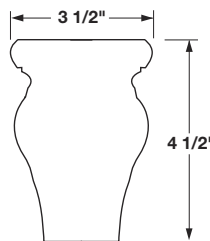

Hand Carved

Wood species	Item No.
Maple	198.16.190
Oak	198.16.490
Cherry	198.16.690

Packing: 1 pc.

*Minimum order quantity is 1 piece.

Dimensions in Inches