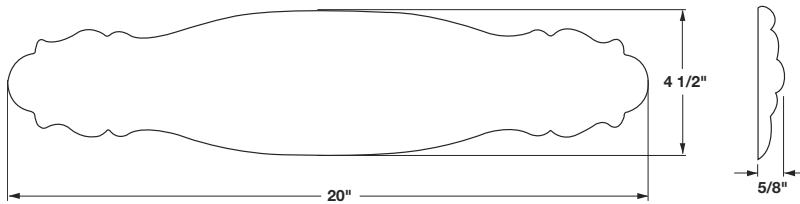

\*Packing: 10 pcs.

**Hand Carved, 96" long**

| Wood species | Item No.   |
|--------------|------------|
| Maple        | 198.10.100 |
| Oak          | 198.10.400 |
| Cherry       | 198.10.600 |

Packing: 1 pc.