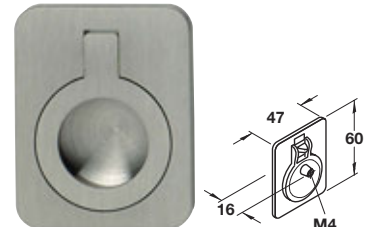

Metal Mortise Flush Pulls

Matt nickel-plated/inside black

A x B	D	Item No.
47 x 47	39	151.04.613
57 x 57	47	151.04.622

*Packing: 25 pcs.

Polished/inside black

Item No.
151.04.819

*Packing: 25 pcs.

Black matt

A x B	D	Item No.
47 x 47	39	151.04.319
57 x 57	47	151.04.328

*Packing: 25 pcs.

Matt nickel

A x B	D	Item No.
45 x 45	40	151.40.717
70 x 70	60	151.40.726

*Packing: 10 pcs.

Brass matt

Item No.
161.15.513

*Packing: 1 and 50 pcs.