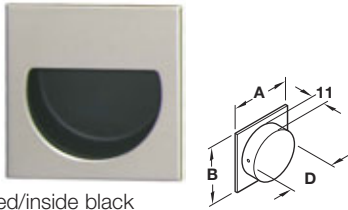

Metal Mortise Flush Pulls

Matt nickel-plated/inside black

A x B	D	Item No.
47 x 47	39	151.04.613
57 x 57	47	151.04.622

*Packing: 25 pcs.

Polished/inside black

Item No.
151.04.819

*Packing: 25 pcs.

Black matt

A x B	D	Item No.
47 x 47	39	151.04.319
57 x 57	47	151.04.328

*Packing: 25 pcs.

Matt nickel

A x B	D	Item No.
45 x 45	40	151.40.717
70 x 70	60	151.40.726

*Packing: 10 pcs.

Brass matt

Item No.
161.15.513

*Packing: 1 and 50 pcs.