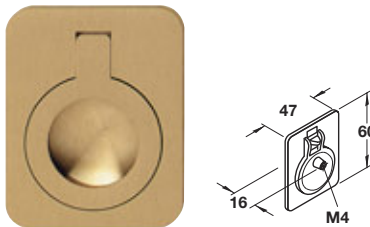

Metal Mortise Flush Pulls

Matt nickel-plated/inside black

A x B	D	Item No.
47 x 47	39	151.04.613
57 x 57	47	151.04.622

*Packing: 25 pcs.

Polished/inside black

Item No.
151.04.819

*Packing: 25 pcs.

Black matt

A x B	D	Item No.
47 x 47	39	151.04.319
57 x 57	47	151.04.328

*Packing: 25 pcs.

Matt nickel

A x B	D	Item No.
45 x 45	40	151.40.717
70 x 70	60	151.40.726

*Packing: 10 pcs.

Brass matt

Item No.
161.15.513

*Packing: 1 and 50 pcs.