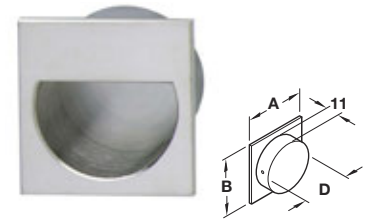

Metal Mortise Flush Pulls

Matt nickel-plated/inside black

A x B	D	Item No.
47 x 47	39	151.04.613
57 x 57	47	151.04.622

*Packing: 25 pcs.

Polished/inside black

Item No.
151.04.819

*Packing: 25 pcs.

Black matt

A x B	D	Item No.
47 x 47	39	151.04.319
57 x 57	47	151.04.328

*Packing: 25 pcs.

Matt nickel

A x B	D	Item No.
45 x 45	40	151.40.717
70 x 70	60	151.40.726

*Packing: 10 pcs.

Brass matt

Item No.
161.15.513

*Packing: 1 and 50 pcs.

Brushed nickel

Item No.
161.15.613

*Packing: 1 and 50 pcs.

Brass matt

Item No.
161.16.500

*Packing: 1 and 50 pcs.

Brushed nickel

Item No.
161.16.600