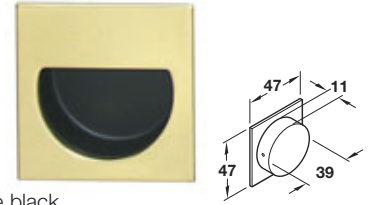

Metal Mortise Flush Pulls

Matt nickel-plated/inside black

A x B	D	Item No.
47 x 47	39	151.04.613
57 x 57	47	151.04.622

*Packing: 25 pcs.

Polished/inside black

Item No.
151.04.819

*Packing: 25 pcs.

Black matt

A x B	D	Item No.
47 x 47	39	151.04.319
57 x 57	47	151.04.328

*Packing: 25 pcs.

Matt nickel

A x B	D	Item No.
45 x 45	40	151.40.717
70 x 70	60	151.40.726

*Packing: 10 pcs.

Brass matt

Item No.
161.15.513

*Packing: 1 and 50 pcs.