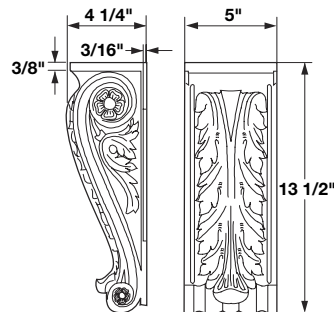

#### Hand Carved

Wood species	A	B	C	Item No.
Maple	12"	6 1/4"	3 5/8"	194.40.120
Cherry	12"	6 1/4"	3 5/8"	194.40.620
Maple	14"	7 5/8"	4 1/8"	194.40.121
Cherry	14"	7 5/8"	4 1/8"	194.40.621

Packing: 1 pc.

#### Hand Carved

Wood species	Item No.
Maple	194.40.110
Cherry	194.40.610

Packing: 1 pc.

#### Hand Carved

Wood species	Item No.
Maple	194.40.111
Cherry	194.40.611

Packing: 1 pc.

Dimensional data not binding. We reserve the right to alter specifications without notice.