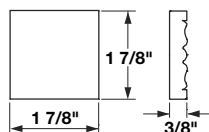

Carved & embossed

Wood species	Item No.
Maple	194.75.131
Cherry	194.75.631

*Packing: 25 pcs.

Other species available. Minimum 250 piece order. Ask for details.

*Minimum order quantity is 1 piece.

Dimensions in Inches