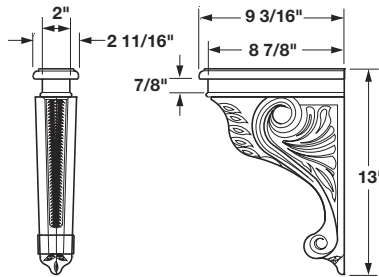

Carved

Wood species	Item No.
Maple	194.69.108
Red Oak	194.69.408
Cherry	194.69.608

Packing: 1 pc.