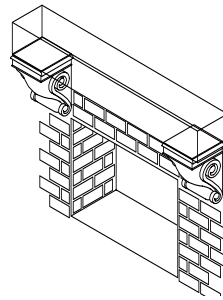

### Acanthus Collection – Corbels

- Designed to complement ornaments on pages 53-54
- Use with mantels, room decorations, islands, etc.
- Details are hand-carved
- If using keyhole plates to mount corbels use #8, or larger screws

- Produced from laminated stock and wood, each corbel is color matched
- Within a color match there may be slight variation of color from white to light gray or light brown

Corbels can be mounted with keyhole plates provided and pre-attached.