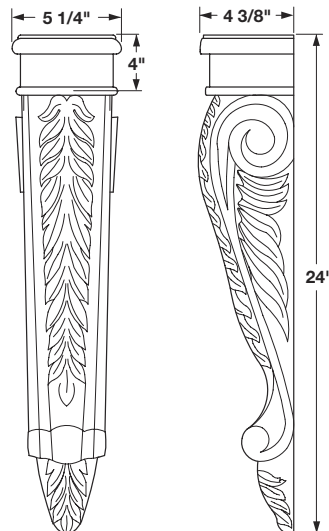

Carved

Wood species	Item No.
Maple	194.69.111
Oak	194.69.411
Cherry	194.69.611

Packing: 1 pc.