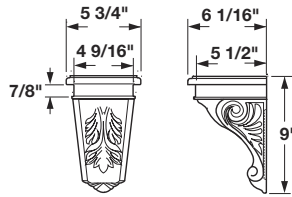

Corbels can be mounted with keyhole plates provided and pre-attached.

Carved

Wood species	Item No.
Maple	194.69.104
Red Oak	194.69.404
Cherry	194.69.604

Packing: 1 pc.