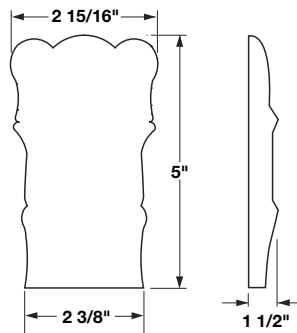

Acanthus Collection – Ornaments

- **Easy to Apply** with woodworking glue or small brad
- Designed to complement corbels on pages 51-52

Carved

Wood species	Item No.
Maple	194.78.165
Beech	194.78.365
Cherry	194.78.665

*Packing: 10 pcs.