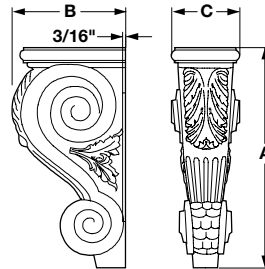

### Acanthus Collection – Corbels

- Designed to complement ornaments on pages 53-54
- Use with mantels, room decorations, islands, etc.
- Details are hand-carved
- If using keyhole plates to mount corbels use #8, or larger screws

#### Hand Carved

Wood species	A	B	C	Item No.
Maple	12"	6 1/4"	3 5/8"	194.40.120
Cherry	12"	6 1/4"	3 5/8"	194.40.620
Maple	14"	7 5/8"	4 1/8"	194.40.121
Cherry	14"	7 5/8"	4 1/8"	194.40.621

Packing: 1 pc.

#### Hand Carved

Wood species	Item No.
Maple	194.40.111
Cherry	194.40.611

Packing: 1 pc.

Dimensional data not binding. We reserve the right to alter specifications without notice.