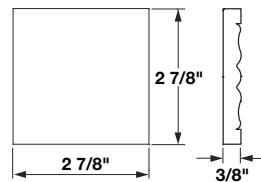

**Carved**

Wood species	Item No.
Maple	194.78.165
Beech	194.78.365
Cherry	194.78.665

\*Packing: 10 pcs.

**Carved**

Wood species	Item No.
Maple	194.78.143
Beech	194.78.343
Cherry	194.78.643

\*Packing: 10 pcs.