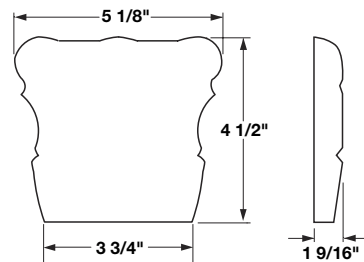

**Carved**

Wood species	Item No.
Maple	194.78.165
Beech	194.78.365
Cherry	194.78.665

\*Packing: 10 pcs.

**Carved**

Wood species	Item No.
Maple	194.78.143
Beech	194.78.343
Cherry	194.78.643

\*Packing: 10 pcs.