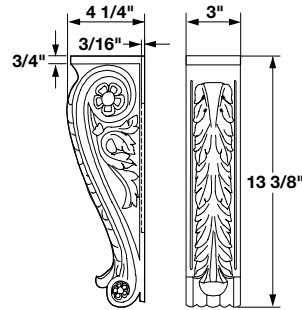

#### Hand Carved

Wood species	A	B	C	Item No.
Maple	12"	6 1/4"	3 5/8"	194.40.120
Cherry	12"	6 1/4"	3 5/8"	194.40.620
Maple	14"	7 5/8"	4 1/8"	194.40.121
Cherry	14"	7 5/8"	4 1/8"	194.40.621

Packing: 1 pc.

#### Hand Carved

Wood species	Item No.
Maple	194.40.110
Cherry	194.40.610

Packing: 1 pc.

#### Hand Carved

Wood species	Item No.
Maple	194.40.111
Cherry	194.40.611

Packing: 1 pc.

Dimensional data not binding. We reserve the right to alter specifications without notice.