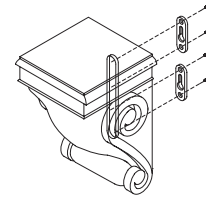

Corbels can be mounted with keyhole plates provided and pre-attached.

Carved

Wood species	Item No.
Maple	198.00.124
Oak	198.00.424
Cherry	198.00.624

*Packing: 2 pcs.