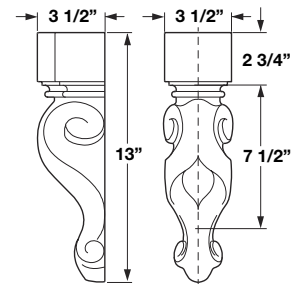

Contours Collection – Corbels

- Top profile accepts moulding up to 3/4"
- Use with room decorations, islands, etc.
- Produced from laminated stock and wood, each corbel is color matched
- Within a color match there may be slight variation of color from white to light gray or light brown
- If using keyhole plates to mount corbels, use #8 or larger screws
- Designed to complement onlays and mouldings on following page

Corbels can be mounted with keyhole plates provided and pre-attached.

Carved

Wood species	Item No.
Maple	198.00.124
Oak	198.00.424
Cherry	198.00.624

*Packing: 2 pcs.

Carved

Wood species	Item No.
Maple	198.00.123
Oak	198.00.423
Cherry	198.00.623

Packing: 1 pc.

Carved

Wood species	Item No.
Maple	198.00.103
Oak	198.00.403
Cherry	198.00.603

Packing: 1 pc.

Carved

Wood species	Item No.
Maple	198.08.122
Oak	198.08.422
Cherry	198.08.622

Packing: 1 pc.

*Minimum order quantity is 1 piece.

Dimensions in Inches

Contours Collection – Onlays and Mouldings

• Designed to complement corbels on preceding page

Carved

Wood species	Item No.
Maple	198.03.112
Oak	198.03.412
Cherry	198.03.612

*Packing: 10 pcs.