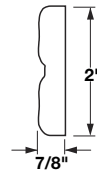

Dimensions in Inches

Contours Collection – Onlays and Mouldings

• Designed to complement corbels on preceding page

Carved

Wood species	Item No.
Maple	198.03.112
Oak	198.03.412
Cherry	198.03.612

*Packing: 10 pcs.

Carved

Wood species	Item No.
Maple	198.03.111
Oak	198.03.411
Cherry	198.03.611

*Packing: 10 pcs.

Carved, 96" long

Wood species	Item No.
Maple	198.02.140
Oak	198.02.440
Cherry	198.02.640

Packing: 1 pc.

Carved