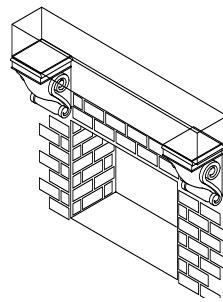

Contours Collection – Corbels

- Top profile accepts moulding up to 3/4"
- Use with room decorations, islands, etc.
- Produced from laminated stock and wood, each corbel is color matched
- Within a color match there may be slight variation of color from white to light gray or light brown
- If using keyhole plates to mount corbels, use #8 or larger screws
- Designed to complement onlays and mouldings on following page

Corbels can be mounted with keyhole plates provided and pre-attached.

Carved

Wood species	Item No.
Maple	198.00.124
Oak	198.00.424
Cherry	198.00.624

*Packing: 2 pcs.

Carved

Wood species	Item No.
Maple	198.00.123
Oak	198.00.423
Cherry	198.00.623