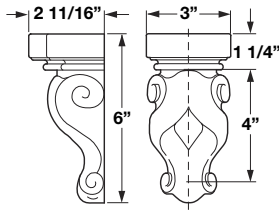

Contours Collection – Corbels

- Top profile accepts moulding up to 3/4"
- Use with room decorations, islands, etc.
- Produced from laminated stock and wood, each corbel is color matched
- Within a color match there may be slight variation of color from white to light gray or light brown
- If using keyhole plates to mount corbels, use #8 or larger screws
- Designed to complement onlays and mouldings on following page

Corbels can be mounted with keyhole plates provided and pre-attached.

Carved

Wood species	Item No.
Maple	198.00.124
Oak	198.00.424
Cherry	198.00.624

*Packing: 2 pcs.

Carved

Wood species	Item No.
Maple	198.00.123
Oak	198.00.423
Cherry	198.00.623

Packing: 1 pc.

Carved

Wood species	Item No.
Maple	198.00.103
Oak	198.00.403
Cherry	198.00.603

Packing: 1 pc.

Carved

Wood species	Item No.
Maple	198.08.122
Oak	198.08.422
Cherry	198.08.622

Packing: 1 pc.

*Minimum order quantity is 1 piece.

Dimensions in Inches

Contours Collection – Onlays and Mouldings

• Designed to complement corbels on preceding page

Carved

Wood species	Item No.
Maple	198.03.112
Oak	198.03.412
Cherry	198.03.612

*Packing: 10 pcs.