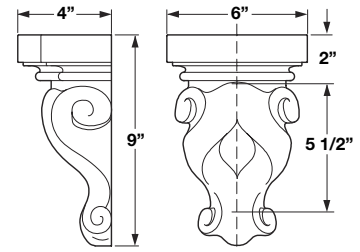

Contours Collection – Corbels

- Top profile accepts moulding up to 3/4"
- Use with room decorations, islands, etc.
- Produced from laminated stock and wood, each corbel is color matched
- Within a color match there may be slight variation of color from white to light gray or light brown
- If using keyhole plates to mount corbels, use #8 or larger screws
- Designed to complement onlays and mouldings on following page

Corbels can be mounted with keyhole plates provided and pre-attached.

Carved

Wood species	Item No.
Maple	198.00.124
Oak	198.00.424
Cherry	198.00.624

*Packing: 2 pcs.

Carved

Wood species	Item No.
Maple	198.00.123
Oak	198.00.423
Cherry	198.00.623

Packing: 1 pc.

Carved

Wood species	Item No.
Maple	198.00.103
Oak	198.00.403
Cherry	198.00.603

Packing: 1 pc.

Carved

Wood species	Item No.
Maple	198.08.122
Oak	198.08.422
Cherry	198.08.622

Packing: 1 pc.

*Minimum order quantity is 1 piece.

Dimensions in Inches

Contours Collection – Onlays and Mouldings

• Designed to complement corbels on preceding page

Carved

Wood species	Item No.
Maple	198.03.112
Oak	198.03.412
Cherry	198.03.612

*Packing: 10 pcs.