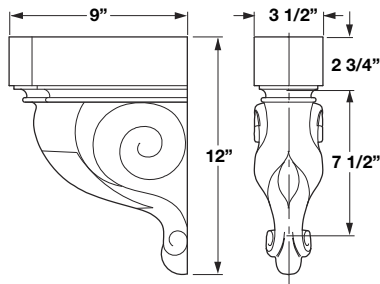

Contours Collection – Corbels

- Top profile accepts moulding up to 3/4"
- Use with room decorations, islands, etc.
- Produced from laminated stock and wood, each corbel is color matched
- Within a color match there may be slight variation of color from white to light gray or light brown
- If using keyhole plates to mount corbels, use #8 or larger screws
- Designed to complement onlays and mouldings on following page

Corbels can be mounted with keyhole plates provided and pre-attached.

Carved

Wood species	Item No.
Maple	198.00.124
Oak	198.00.424
Cherry	198.00.624

*Packing: 2 pcs.

Carved

Wood species	Item No.
Maple	198.00.123
Oak	198.00.423
Cherry	198.00.623

Packing: 1 pc.

Carved

Wood species	Item No.
Maple	198.00.103
Oak	198.00.403
Cherry	198.00.603

Packing: 1 pc.

Carved

Wood species	Item No.
Maple	198.08.122
Oak	198.08.422
Cherry	198.08.622

Packing: 1 pc.

*Minimum order quantity is 1 piece.

Dimensions in Inches

Contours Collection – Onlays and Mouldings

• Designed to complement corbels on preceding page

Carved

Wood species	Item No.
Maple	198.03.112
Oak	198.03.412
Cherry	198.03.612

*Packing: 10 pcs.