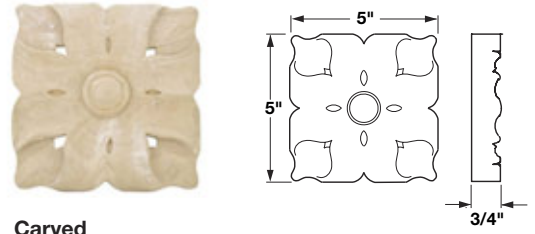

Packing: 1 pc.

Carved

Wood species	Item No.
Maple	198.00.103
Oak	198.00.403
Cherry	198.00.603

Packing: 1 pc.

Carved

Wood species	Item No.
Maple	198.08.122
Oak	198.08.422
Cherry	198.08.622

Packing: 1 pc.

*Minimum order quantity is 1 piece.

Dimensions in Inches

Contours Collection – Onlays and Mouldings

• Designed to complement corbels on preceding page

Carved

Wood species	Item No.
Maple	198.03.112
Oak	198.03.412
Cherry	198.03.612

*Packing: 10 pcs.

Carved

Wood species	Item No.
Maple	198.03.111
Oak	198.03.411
Cherry	198.03.611

*Packing: 10 pcs.

Carved, 96" long

Wood species	Item No.
Maple	198.02.140
Oak	198.02.440
Cherry	198.02.640

Packing: 1 pc.

Carved