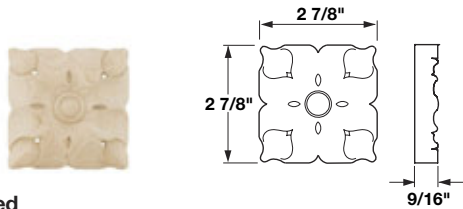

Contours Collection – Corbels

- Top profile accepts moulding up to 3/4"
- Use with room decorations, islands, etc.
- Produced from laminated stock and wood, each corbel is color matched
- Within a color match there may be slight variation of color from white to light gray or light brown
- If using keyhole plates to mount corbels, use #8 or larger screws
- Designed to complement onlays and mouldings on following page

Corbels can be mounted with keyhole plates provided and pre-attached.

Carved

Wood species	Item No.
Maple	198.00.124
Oak	198.00.424
Cherry	198.00.624

*Packing: 2 pcs.

Carved

Wood species	Item No.
Maple	198.00.123
Oak	198.00.423
Cherry	198.00.623

Packing: 1 pc.

Carved

Wood species	Item No.
Maple	198.00.103
Oak	198.00.403
Cherry	198.00.603

Packing: 1 pc.

Carved

Wood species	Item No.
Maple	198.08.122
Oak	198.08.422
Cherry	198.08.622

Packing: 1 pc.

*Minimum order quantity is 1 piece.

Dimensions in Inches

Contours Collection – Onlays and Mouldings

• Designed to complement corbels on preceding page

Carved

Wood species	Item No.
Maple	198.03.112
Oak	198.03.412
Cherry	198.03.612

*Packing: 10 pcs.