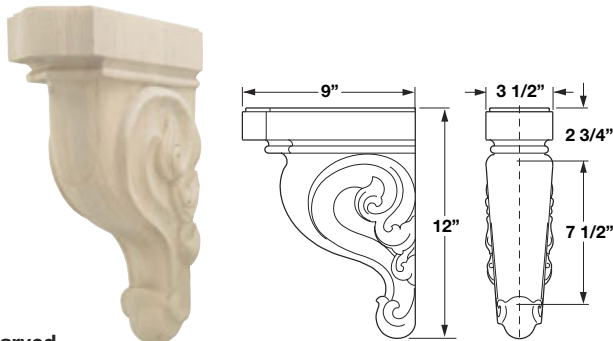

### Metamorphosis Collection – Corbels

- Top profile accepts moulding up to 3/4"
- Use with room decorations, islands, etc.
- Produced from laminated stock and wood, each corbel is color matched
- Within a color match there may be slight variation of color from white to light gray or light brown
- If using keyhole plates to mount corbels, use #8 or larger screws
- Designed to complement onlays, mouldings and feet on following page

**Carved**

Wood species	Item No.
Maple	198.00.122
Oak	198.00.422
Cherry	198.00.622

\*Packing: 2 pcs.

**Carved**

Wood species	Item No.
Maple	198.00.121
Oak	198.00.421
Cherry	198.00.621

Packing: 1 pc.

**Carved**

Wood species	Item No.
Maple	198.00.102
Oak	198.00.402
Cherry	198.00.602

Packing: 1 pc.

**Carved**

Wood species	Item No.
Maple	198.08.121
Oak	198.08.421
Cherry	198.08.621

Packing: 1 pc.

**Carved**

Wood species	Item No.
Maple	198.00.131
Oak	198.00.431
Cherry	198.00.631