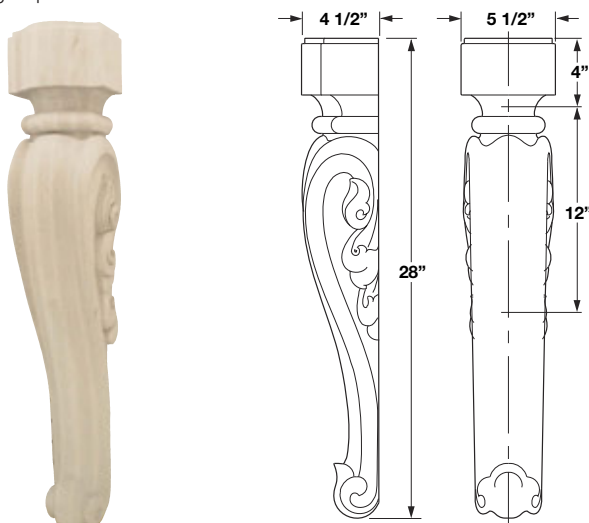

### Metamorphosis Collection – Corbels

- Top profile accepts moulding up to 3/4"
- Use with room decorations, islands, etc.
- Produced from laminated stock and wood, each corbel is color matched
- Within a color match there may be slight variation of color from white to light gray or light brown
- If using keyhole plates to mount corbels, use #8 or larger screws
- Designed to complement onlays, mouldings and feet on following page

**Carved**

Wood species	Item No.
Maple	198.00.122
Oak	198.00.422
Cherry	198.00.622

\*Packing: 2 pcs.

**Carved**

Wood species	Item No.
Maple	198.00.121
Oak	198.00.421
Cherry	198.00.621

Packing: 1 pc.

**Carved**

Wood species	Item No.
Maple	198.00.102
Oak	198.00.402
Cherry	198.00.602

Packing: 1 pc.

**Carved**

Wood species	Item No.
Maple	198.08.121
Oak	198.08.421
Cherry	198.08.621

Packing: 1 pc.

**Carved**

Wood species	Item No.
Maple	198.00.131
Oak	198.00.431
Cherry	198.00.631