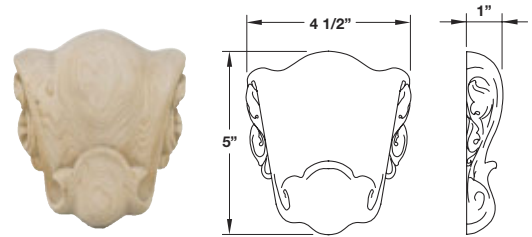

# Metamorphosis Collection – Onlays, Mouldings and Bunn Feet

• Designed to complement corbels on preceding page

**Carved**

Wood species	Item No.
Maple	198.03.160
Oak	198.03.460
Cherry	198.03.660

\*Packing: 10 pcs.

**Carved**

Wood species	Item No.
Maple	198.03.150
Oak	198.03.450
Cherry	198.03.650

\*Packing: 10 pcs.

**Carved, 96" long**

Wood species	Item No.
Maple	198.02.150
Oak	198.02.450
Cherry	198.02.650

Packing: 1 pc.