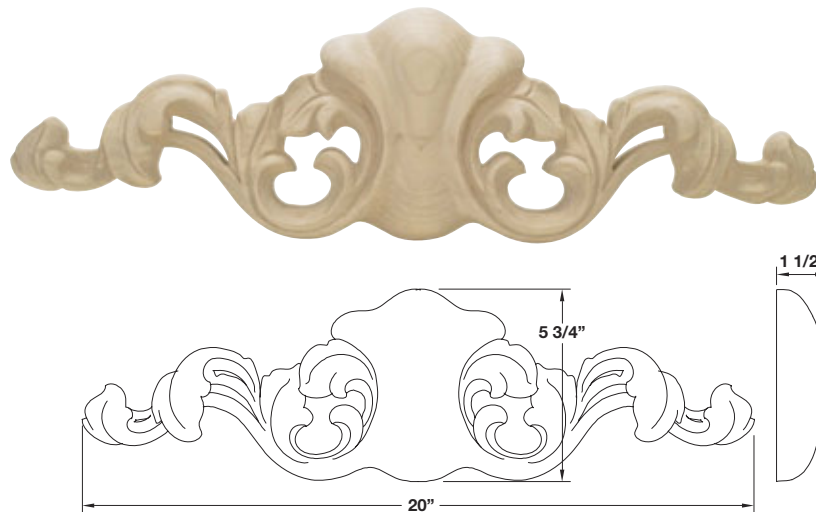

# Metamorphosis Collection – Onlays, Mouldings and Bunn Feet

• Designed to complement corbels on preceding page

**Carved**

Wood species	Item No.
Maple	198.03.160
Oak	198.03.460
Cherry	198.03.660

\*Packing: 10 pcs.

**Carved**

Wood species	Item No.
Maple	198.03.150
Oak	198.03.450
Cherry	198.03.650

\*Packing: 10 pcs.

**Carved, 96" long**

Wood species	Item No.
Maple	198.02.150
Oak	198.02.450
Cherry	198.02.650

Packing: 1 pc.

**Carved**

Wood species	Item No.
Maple	198.01.130
Oak	198.01.430
Cherry	198.01.630

Packing: 1 pc.

**Carved**

Wood species	Item No.
Maple	198.16.170
Oak	198.16.470
Cherry	198.16.670

Packing: 1 pc.

**\*Minimum order quantity is 1 piece.**

Dimensions in Inches