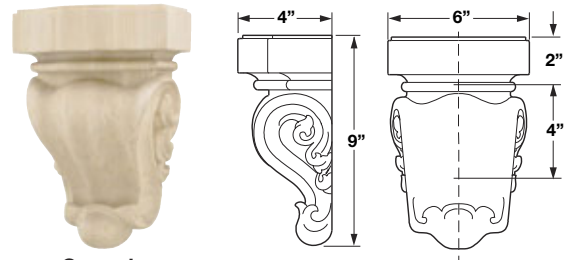

### Metamorphosis Collection – Corbels

- Top profile accepts moulding up to 3/4"
- Use with room decorations, islands, etc.
- Produced from laminated stock and wood, each corbel is color matched
- Within a color match there may be slight variation of color from white to light gray or light brown
- If using keyhole plates to mount corbels, use #8 or larger screws
- Designed to complement onlays, mouldings and feet on following page

**Carved**

Wood species	Item No.
Maple	198.00.122
Oak	198.00.422
Cherry	198.00.622

\*Packing: 2 pcs.

**Carved**

Wood species	Item No.
Maple	198.00.121
Oak	198.00.421
Cherry	198.00.621

Packing: 1 pc.

**Carved**