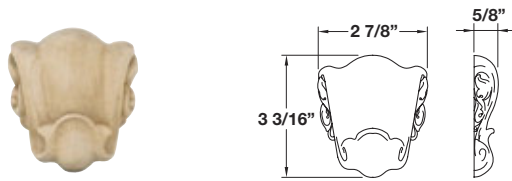

Metamorphosis Collection – Onlays, Mouldings and Bunn Feet

• Designed to complement corbels on preceding page

Carved

Wood species	Item No.
Maple	198.03.160
Oak	198.03.460
Cherry	198.03.660

*Packing: 10 pcs.