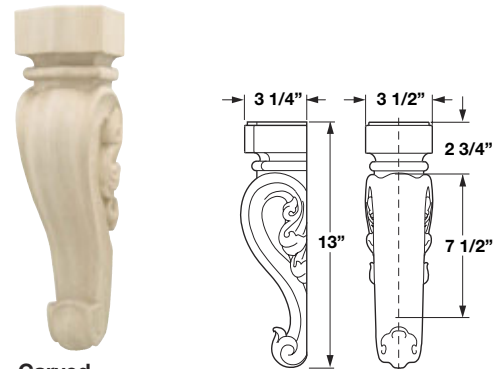

### Metamorphosis Collection – Corbels

- Top profile accepts moulding up to 3/4"
- Use with room decorations, islands, etc.
- Produced from laminated stock and wood, each corbel is color matched
- Within a color match there may be slight variation of color from white to light gray or light brown
- If using keyhole plates to mount corbels, use #8 or larger screws
- Designed to complement onlays, mouldings and feet on following page

**Carved**

Wood species	Item No.
Maple	198.00.122
Oak	198.00.422
Cherry	198.00.622

\*Packing: 2 pcs.

**Carved**

Wood species	Item No.
Maple	198.00.121
Oak	198.00.421
Cherry	198.00.621

Packing: 1 pc.

**Carved**

Wood species	Item No.
Maple	198.00.102
Oak	198.00.402
Cherry	198.00.602

Packing: 1 pc.

**Carved**

Wood species	Item No.
Maple	198.08.121
Oak	198.08.421
Cherry	198.08.621

Packing: 1 pc.

**Carved**

Wood species	Item No.
Maple	198.00.131
Oak	198.00.431
Cherry	198.00.631