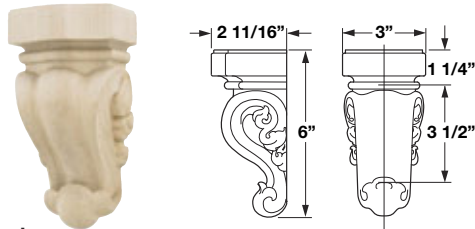

### Metamorphosis Collection – Corbels

- Top profile accepts moulding up to 3/4"
- Use with room decorations, islands, etc.
- Produced from laminated stock and wood, each corbel is color matched
- Within a color match there may be slight variation of color from white to light gray or light brown
- If using keyhole plates to mount corbels, use #8 or larger screws
- Designed to complement onlays, mouldings and feet on following page

**Carved**

Wood species	Item No.
Maple	198.00.122
Oak	198.00.422
Cherry	198.00.622

\*Packing: 2 pcs.

**Carved**

Wood species	Item No.
Maple	198.00.121
Oak	198.00.421
Cherry	198.00.621

Packing: 1 pc.

**Carved**