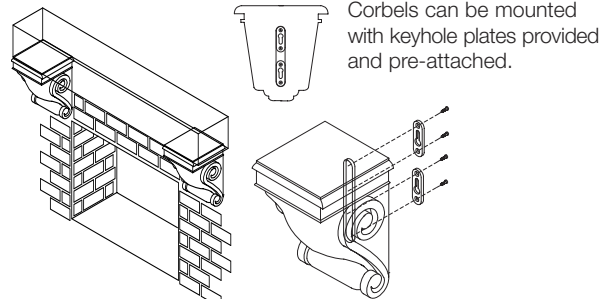

### Metamorphosis Collection – Corbels

- Top profile accepts moulding up to 3/4"
- Use with room decorations, islands, etc.
- Produced from laminated stock and wood, each corbel is color matched
- Within a color match there may be slight variation of color from white to light gray or light brown
- If using keyhole plates to mount corbels, use #8 or larger screws
- Designed to complement onlays, mouldings and feet on following page