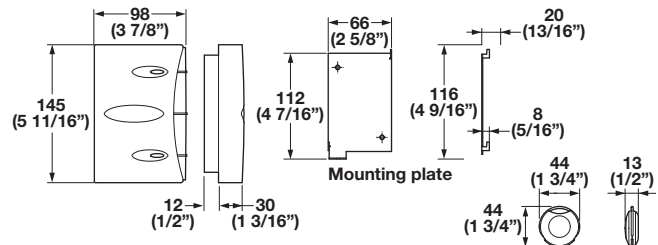

Locca Access Electronic Access Control System

Material: Receiver Box: plastic
Remote Keys: plastic; Color: black

Color	Item No.
white/gray	912.09.800

Packing: 1 set