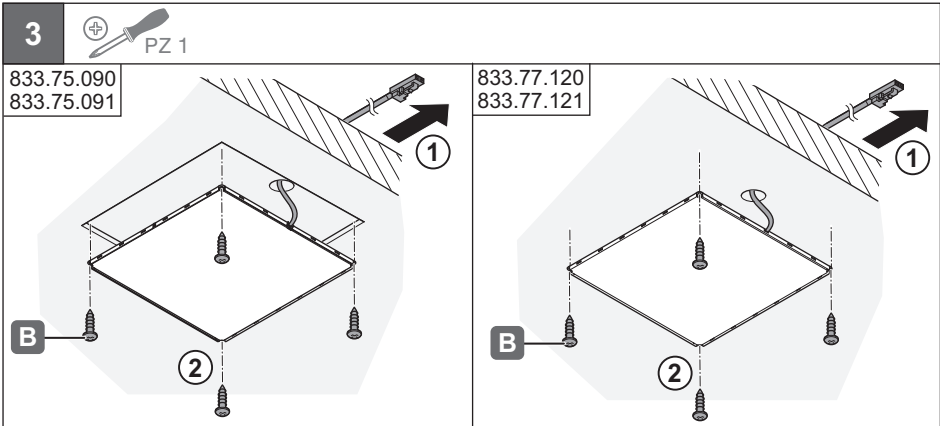

732.28.270