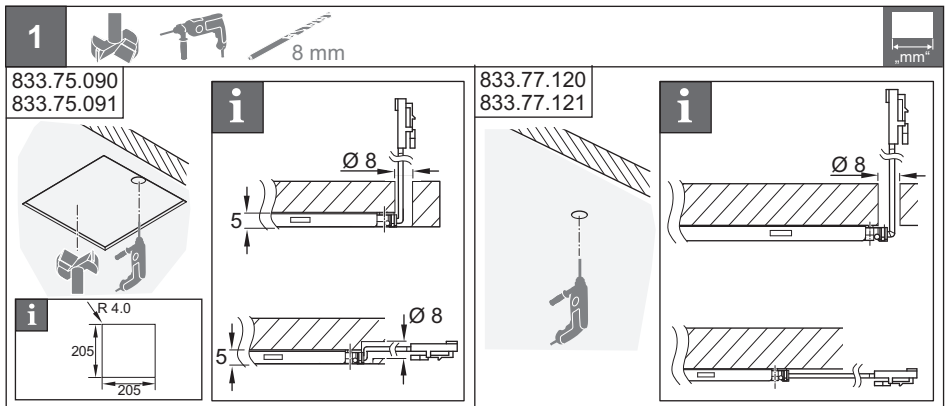

HDE 06/2015