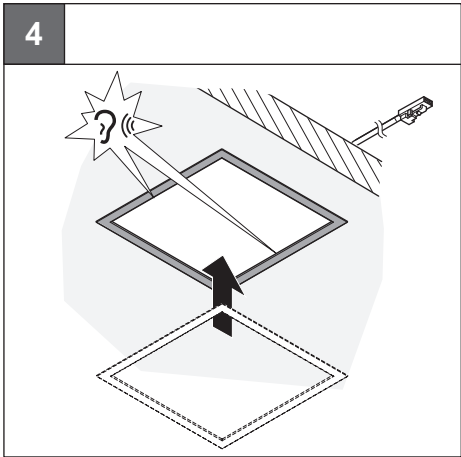

HDE 06/2015