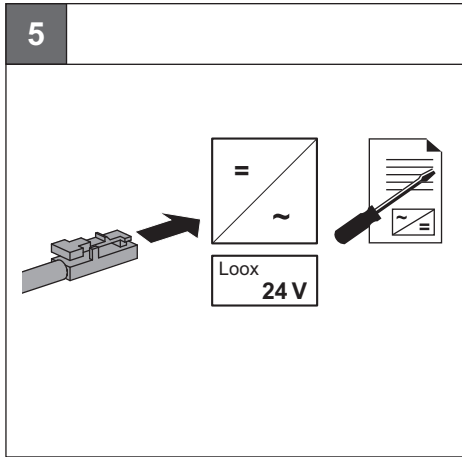

HDE 06/2015