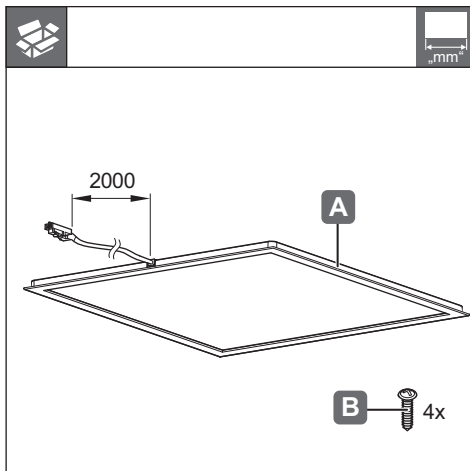

LED 3024
LED 3025

833.75.090   **833.77.120**
833.75.091   **833.77.121**

24 V System	K	W	T_A			
833.75.090	3000 K	5.8 W	-20 °C – +35 °C -4 °F – +95 °F	210 x 210 x 6.2	220 x 220 x 16.2	Loox 24 V
833.75.091	4000 K			205 x 205 x 6.2	215 x 215 x 16.2	
833.77.120	3000 K					
833.77.121	4000 K					

732.28.270