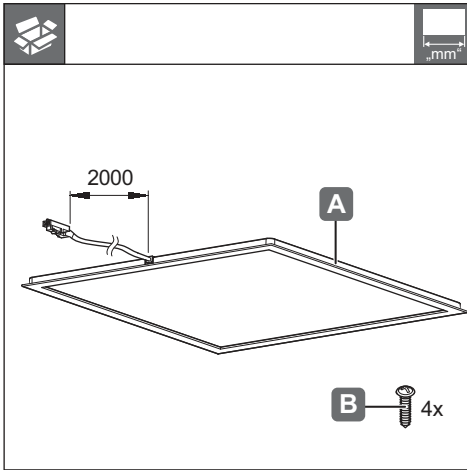

LED 3024
LED 3025

833.75.090   **833.77.120**
833.75.091   **833.77.121**

24 V System	K	W	T_A			
833.75.090	3000 K	5.8 W	-20 °C – +35 °C -4 °F – +95 °F	210 x 210 x 6.2	220 x 220 x 16.2	Loox 24 V
833.75.091	4000 K			205 x 205 x 6.2	215 x 215 x 16.2	
833.77.120	3000 K					
833.77.121	4000 K					

732.28.270