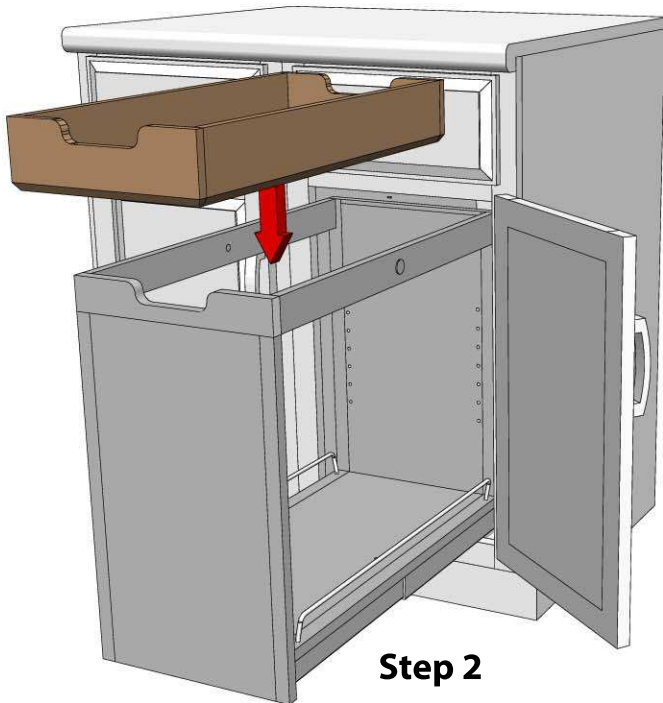

HÄFELE

Always read the instructions carefully and completely before beginning assembly.
Remove and check contents for damage and/or missing parts.

SmartCab Storage Tray "App"

Item# 546.31.863- Storage Tray

Box Contents: 1pc. Storage Tray

4 pc. Adjustable Shelf Pin

Drops into SmartCab Pull Out to expand
your storage and organizational options.

Step 1

Step 2

Installation Instructions

Step 1: Extend your SmartCab Pullout.

Insert 4 Shelf Pins- 2 in each end panel making sure that all 4 pins are at the same level.

Step 2: Place Storage Tray through the top of the SmartCab Pullout to rest upon the 4 shelf pins. Tray location height can be adjusted by relocating the shelf pins.