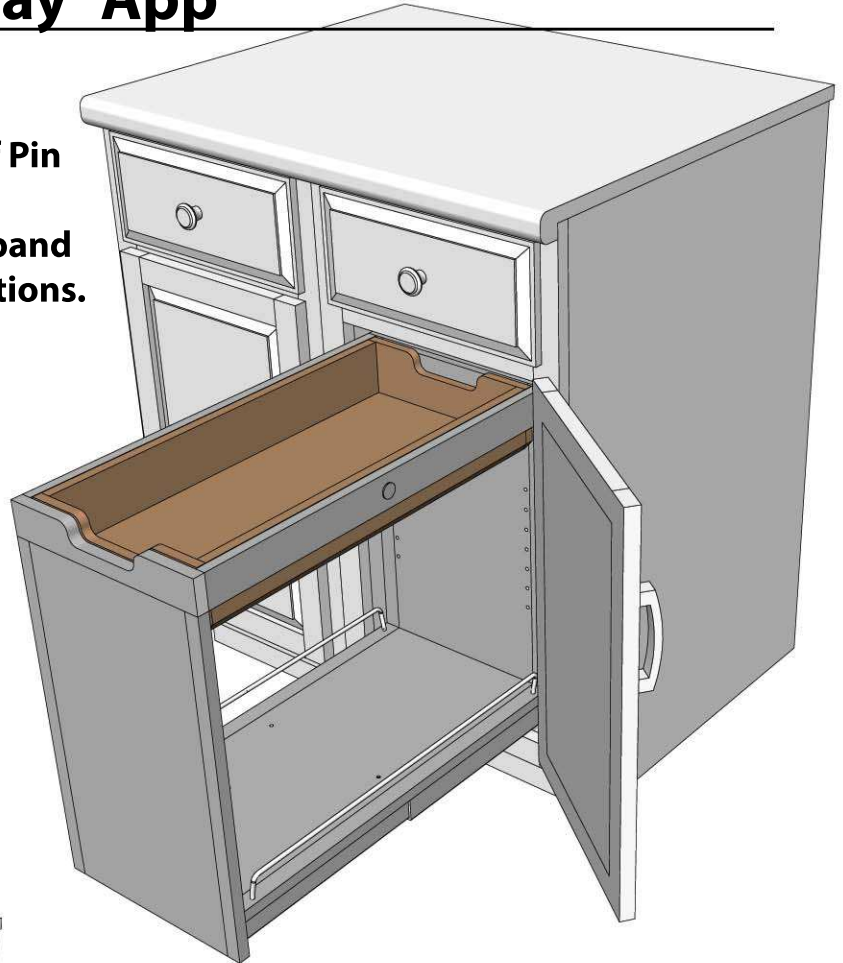

HÄFELE

Always read the instructions carefully and completely before beginning assembly.
Remove and check contents for damage and/or missing parts.

SmartCab Storage Tray "App"

Item# 546.31.863- Storage Tray

Box Contents: 1pc. Storage Tray

4 pc. Adjustable Shelf Pin

Drops into SmartCab Pull Out to expand
your storage and organizational options.

Step 1

Step 2

Installation Instructions

Step 1: Extend your SmartCab Pullout.

Insert 4 Shelf Pins- 2 in each end panel making sure that all 4 pins are at the same level.

Step 2: Place Storage Tray through the top of the SmartCab Pullout to rest upon the 4 shelf pins. Tray location height can be adjusted by relocating the shelf pins.