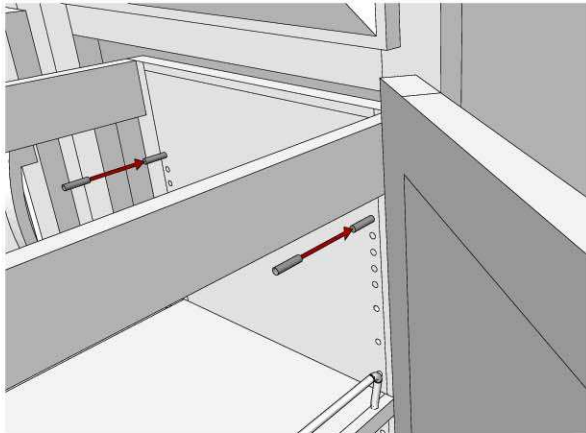

HÄFELE

Always read the instructions carefully and completely before beginning assembly.
Remove and check contents for damage and/or missing parts.

SmartCab Storage Tray "App"

Item# 546.31.863- Storage Tray

Box Contents: 1pc. Storage Tray

4 pc. Adjustable Shelf Pin

Drops into SmartCab Pull Out to expand
your storage and organizational options.

Step 1

Step 2

Installation Instructions

Step 1: Extend your SmartCab Pullout.

Insert 4 Shelf Pins- 2 in each end panel making sure that all 4 pins are at the same level.

Step 2: Place Storage Tray through the top of the SmartCab Pullout to rest upon the 4 shelf pins. Tray location height can be adjusted by relocating the shelf pins.