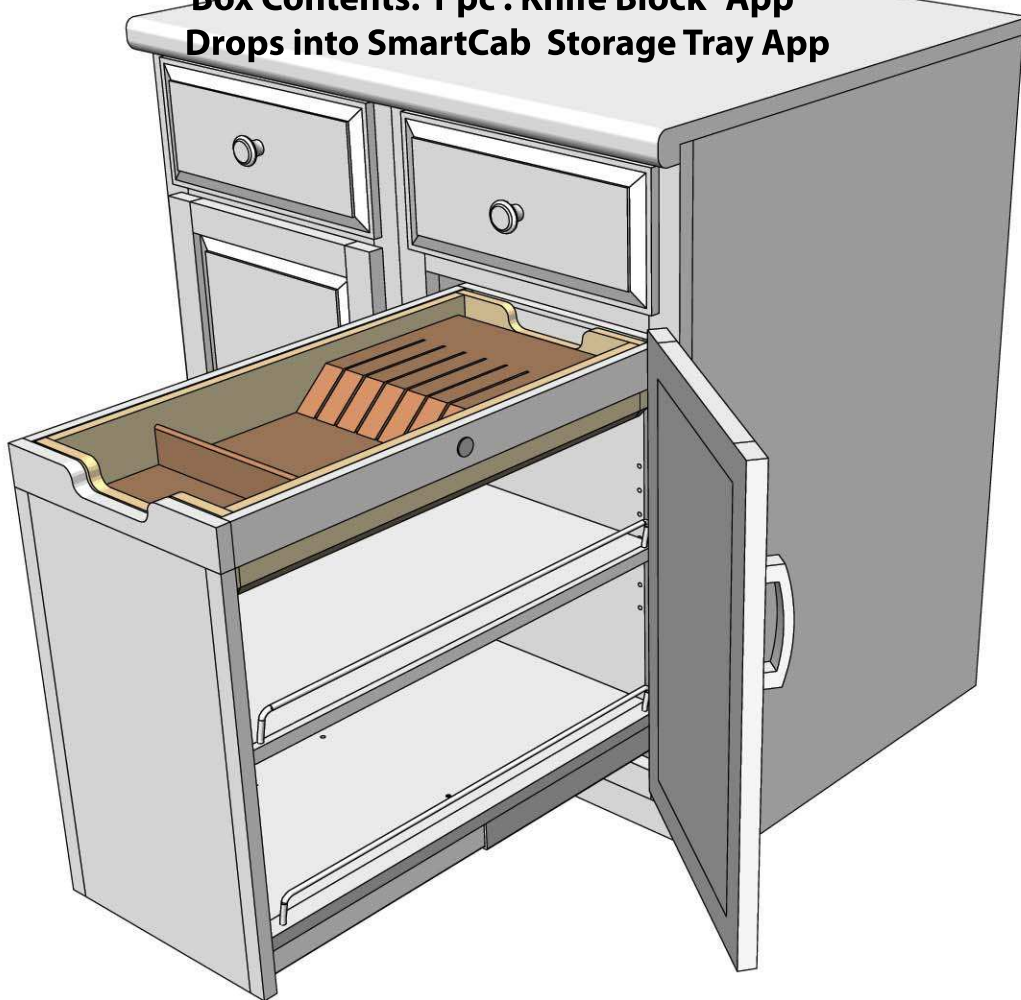

# HÄFELE

Always read the instructions carefully and completely before beginning assembly.  
Remove and check contents for damage and/or missing parts.

## **SmartCab Knife Block "App"**

**Item# 546.31.881 - Knife Block**

**Box Contents: 1 pc . Knife Block "App"**

**Drops into SmartCab Storage Tray App**

### **Installation Instructions**

**Step 1: Extend your SmartCab  
Pull Out and place Knife  
Block App into Storage  
Tray App(not included).**