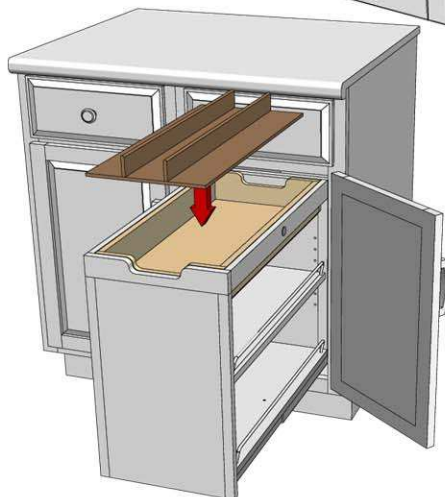

HÄFELE

Always read the instructions carefully and completely before beginning assembly.
Remove and check contents for damage and/or missing parts.

SmartCab Roll Manager "App"

Item# 546.32.801- Roll Manager

Box Contents: 1 pc . Roll Manager "App"

Drops into SmartCab Storage Tray App

Installation Instructions

**Step 1: Extend your SmartCab
Pull Out and place Roll
Manager App into
Storage Tray App
(not included).**