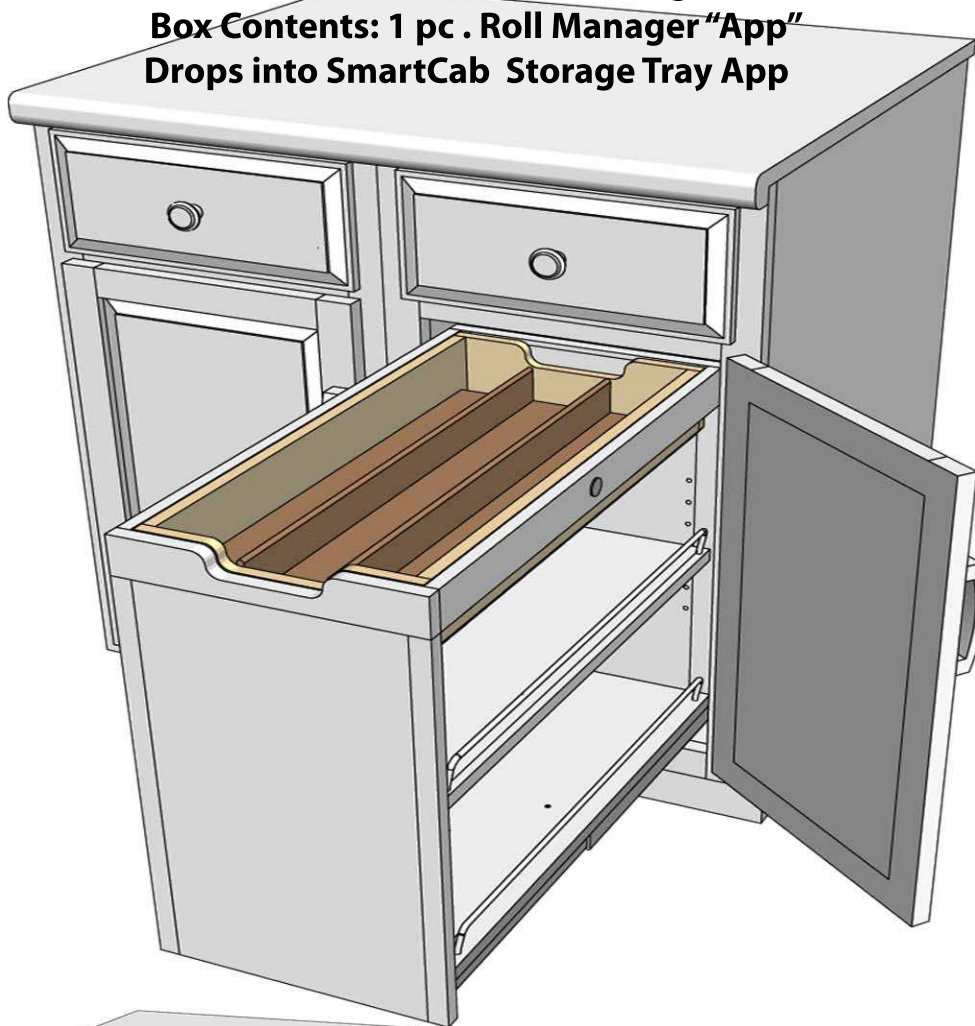

HÄFELE

Always read the instructions carefully and completely before beginning assembly.
Remove and check contents for damage and/or missing parts.

SmartCab Roll Manager "App"

Item# 546.32.801- Roll Manager

Box Contents: 1 pc . Roll Manager "App"

Drops into SmartCab Storage Tray App

Installation Instructions

**Step 1: Extend your SmartCab
Pull Out and place Roll
Manager App into
Storage Tray App
(not included).**