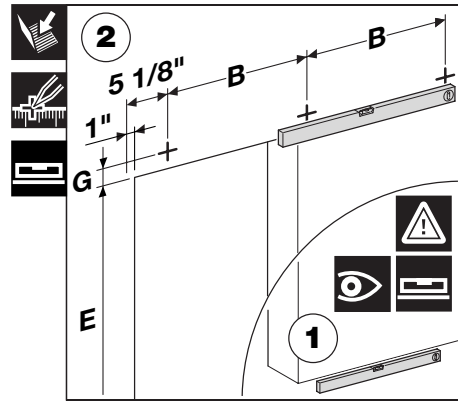

### Complete-sets

Set Tritec Art. No.	A inch	B inch	C Each	D inch	E max. inch	F inch	G inch	H max. inch (H = E - F + 1")
941.07.045	70 7/8"	30 5/16"	3	29 1/2" - 35 7/16"	98 7/16"	1/4" - 3/8"	2 3/8"	99 1/8"
941.07.046	82 11/16"	24 1/8"	4	35 13/16" - 39 3/8"	98 7/16"	1/4" - 3/8"	2 3/8"	99 1/8"
941.07.047	90 9/16"	26 3/4"	4	39 3/4" - 44 1/16"	98 7/16"	1/4" - 3/8"	2 3/8"	99 1/8"
941.07.048	100"	29 15/16"	4	44 1/2" - 49 3/16"	98 7/16"	1/4" - 3/8"	2 3/8"	99 1/8"

Fig. 1

Fig. 3-12

Fig. 4,5,6 = 7

Fig. 4

Fig. 5

Fig. 6

Fig. 7

Fig. 8