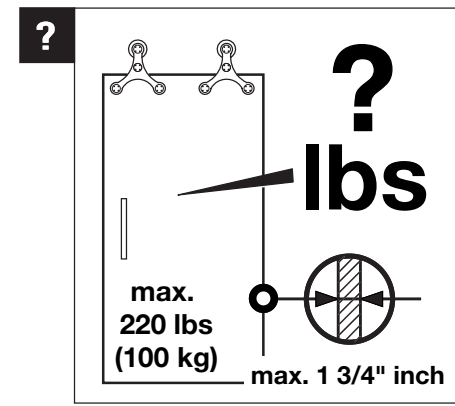

### Complete-sets

Set Tritec Art. No.	A inch	B inch	C Each	D inch	E max. inch	F inch	G inch	H max. inch (H = E - F + 1")
941.07.045	70 7/8"	30 5/16"	3	29 1/2" - 35 7/16"	98 7/16"	1/4" - 3/8"	2 3/8"	99 1/8"
941.07.046	82 11/16"	24 1/8"	4	35 13/16" - 39 3/8"	98 7/16"	1/4" - 3/8"	2 3/8"	99 1/8"
941.07.047	90 9/16"	26 3/4"	4	39 3/4" - 44 1/16"	98 7/16"	1/4" - 3/8"	2 3/8"	99 1/8"
941.07.048	100"	29 15/16"	4	44 1/2" - 49 3/16"	98 7/16"	1/4" - 3/8"	2 3/8"	99 1/8"

Fig. 1

Fig. 3-12

Fig. 4,5,6 = 7

Fig. 4

Fig. 5

Fig. 6

Fig. 7

Fig. 8