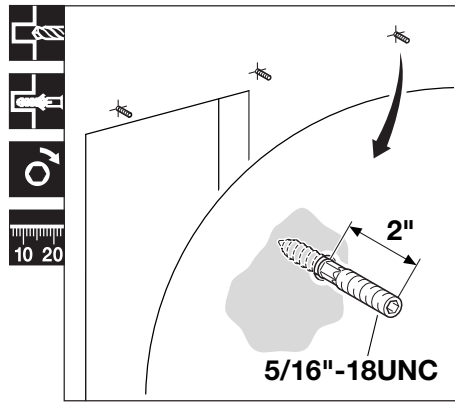

## Sliding Door Fittings **Tritec** Installation for wood doors (max. 1 3/4" thickness)

### Complete-sets

Set Tritec Art. No.	A inch	B inch	C Each	D inch	E max. inch	F inch	G inch	H max. inch (H = E - F + 1")
941.07.045	70 7/8"	30 5/16"	3	29 1/2" - 35 7/16"	98 7/16"	1/4" - 3/8"	2 3/8"	99 1/8"
941.07.046	82 11/16"	24 1/8"	4	35 13/16" - 39 3/8"	98 7/16"	1/4" - 3/8"	2 3/8"	99 1/8"
941.07.047	90 9/16"	26 3/4"	4	39 3/4" - 44 1/16"	98 7/16"	1/4" - 3/8"	2 3/8"	99 1/8"
941.07.048	100"	29 15/16"	4	44 1/2" - 49 3/16"	98 7/16"	1/4" - 3/8"	2 3/8"	99 1/8"

Fig. 1

Fig. 3-12

Fig. 4,5,6 = 7

Fig. 4

Fig. 5

Fig. 6

Fig. 7

Fig. 8

Fig. 9

Fig. 10

Fig. 11

Fig. 12

Fig. 14-23

Fig. 14

Fig. 15

Fig. 16