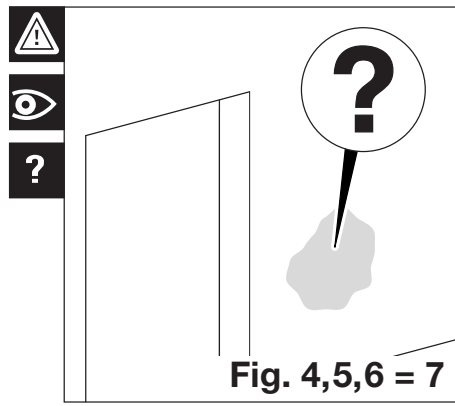

### Complete-sets

Set Tritec Art. No.	A inch	B inch	C Each	D inch	E max. inch	F inch	G inch	H max. inch (H = E - F + 1")
941.07.045	70 7/8"	30 5/16"	3	29 1/2" - 35 7/16"	98 7/16"	1/4" - 3/8"	2 3/8"	99 1/8"
941.07.046	82 11/16"	24 1/8"	4	35 13/16" - 39 3/8"	98 7/16"	1/4" - 3/8"	2 3/8"	99 1/8"
941.07.047	90 9/16"	26 3/4"	4	39 3/4" - 44 1/16"	98 7/16"	1/4" - 3/8"	2 3/8"	99 1/8"
941.07.048	100"	29 15/16"	4	44 1/2" - 49 3/16"	98 7/16"	1/4" - 3/8"	2 3/8"	99 1/8"

Fig. 1

Fig. 3-12

Fig. 4,5,6 = 7

Fig. 4

Fig. 5

Fig. 6

Fig. 7

Fig. 8

Fig. 9

Fig. 10

Fig. 11

Fig. 12

Fig. 14-23

Fig. 14

Fig. 15

Fig. 16