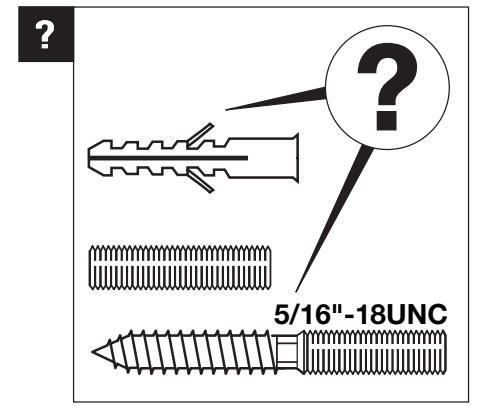

### Complete-sets

Set Tritec Art. No.	A inch	B inch	C Each	D inch	E max. inch	F inch	G inch	H max. inch (H = E - F + 1")
941.07.045	70 7/8"	30 5/16"	3	29 1/2" - 35 7/16"	98 7/16"	1/4" - 3/8"	2 3/8"	99 1/8"
941.07.046	82 11/16"	24 1/8"	4	35 13/16" - 39 3/8"	98 7/16"	1/4" - 3/8"	2 3/8"	99 1/8"
941.07.047	90 9/16"	26 3/4"	4	39 3/4" - 44 1/16"	98 7/16"	1/4" - 3/8"	2 3/8"	99 1/8"
941.07.048	100"	29 15/16"	4	44 1/2" - 49 3/16"	98 7/16"	1/4" - 3/8"	2 3/8"	99 1/8"

Fig. 1

Fig. 3-12

Fig. 4,5,6 = 7

Fig. 4

Fig. 5

Fig. 6

Fig. 7

Fig. 8

Fig. 9

Fig. 10

Fig. 11

Fig. 12

Fig. 14-23

Fig. 14

Fig. 15

Fig. 16