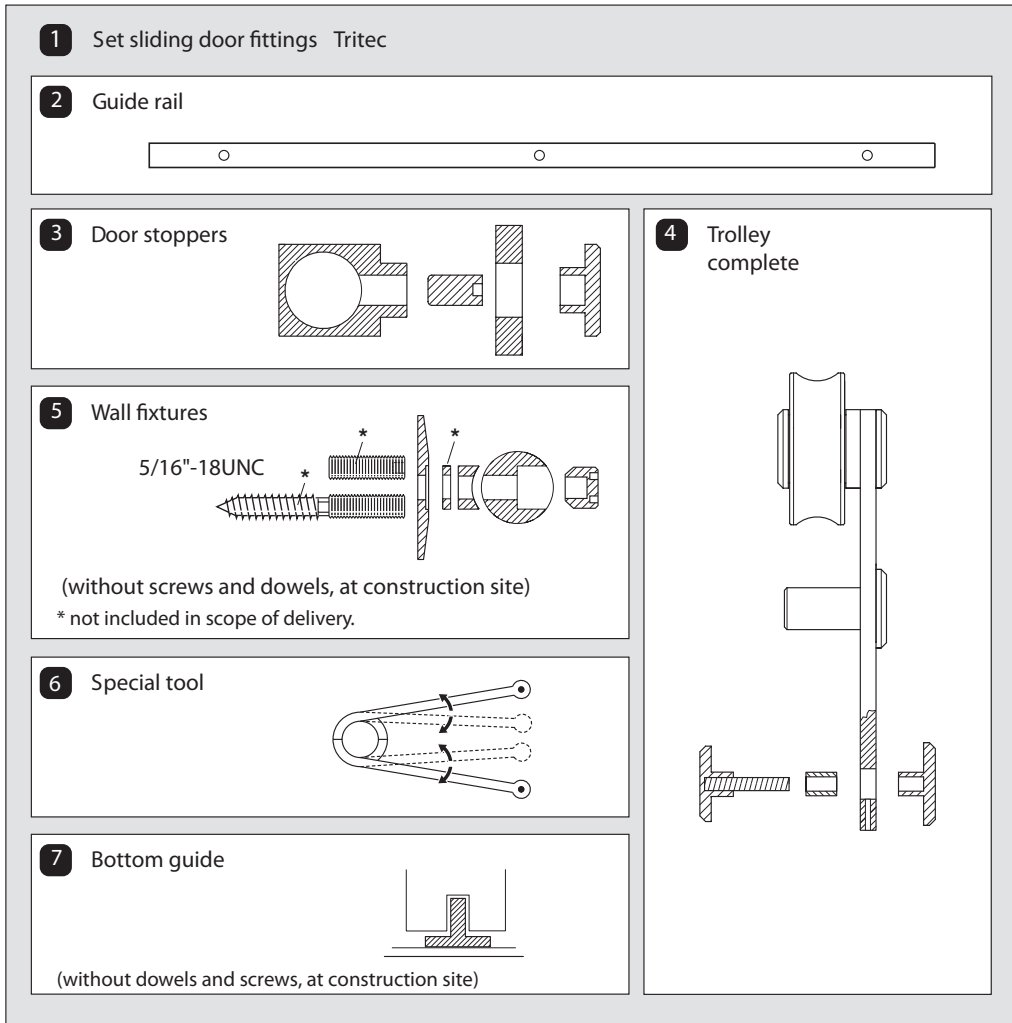

Fig. 9

Fig. 10

Fig. 11

Fig. 12

Fig. 14-23

Fig. 14

Fig. 15

Fig. 16

Fig. 17

Fig. 18

Fig. 19

Fig. 20

Fig. 21

Fig. 22

Fig. 23

Set Tritec Art. No.	Set / Each					
	1	2	3	4	5	6
941.07.045	1	2	2	3	1	1
941.07.046	1	2	2	4	1	1
941.07.047	1	2	2	4	1	1
941.07.048	1	2	2	4	1	1

Comply with all general safety regulations when installing the sliding door fittings!

Installation to be completed by qualified licensed contractor.

Be sure to tighten all screw connections one week after starting to use the sliding door fittings!

Never use scouring agents to clean the sliding door fittings; rather use commercially available stainless-steel cleaners!

- Attention
- Screw on
- Screw on
- Screw on
- Loosen / Tighten
- Install
- At right angle
- Drill
- Dowels
- Adjust Set
- Level
- Perpendicular
- Measure Mark
- Visual inspection
- Special-tool
- 2 people required
- Measure
- Clarify questions
- See instructions
- Secure