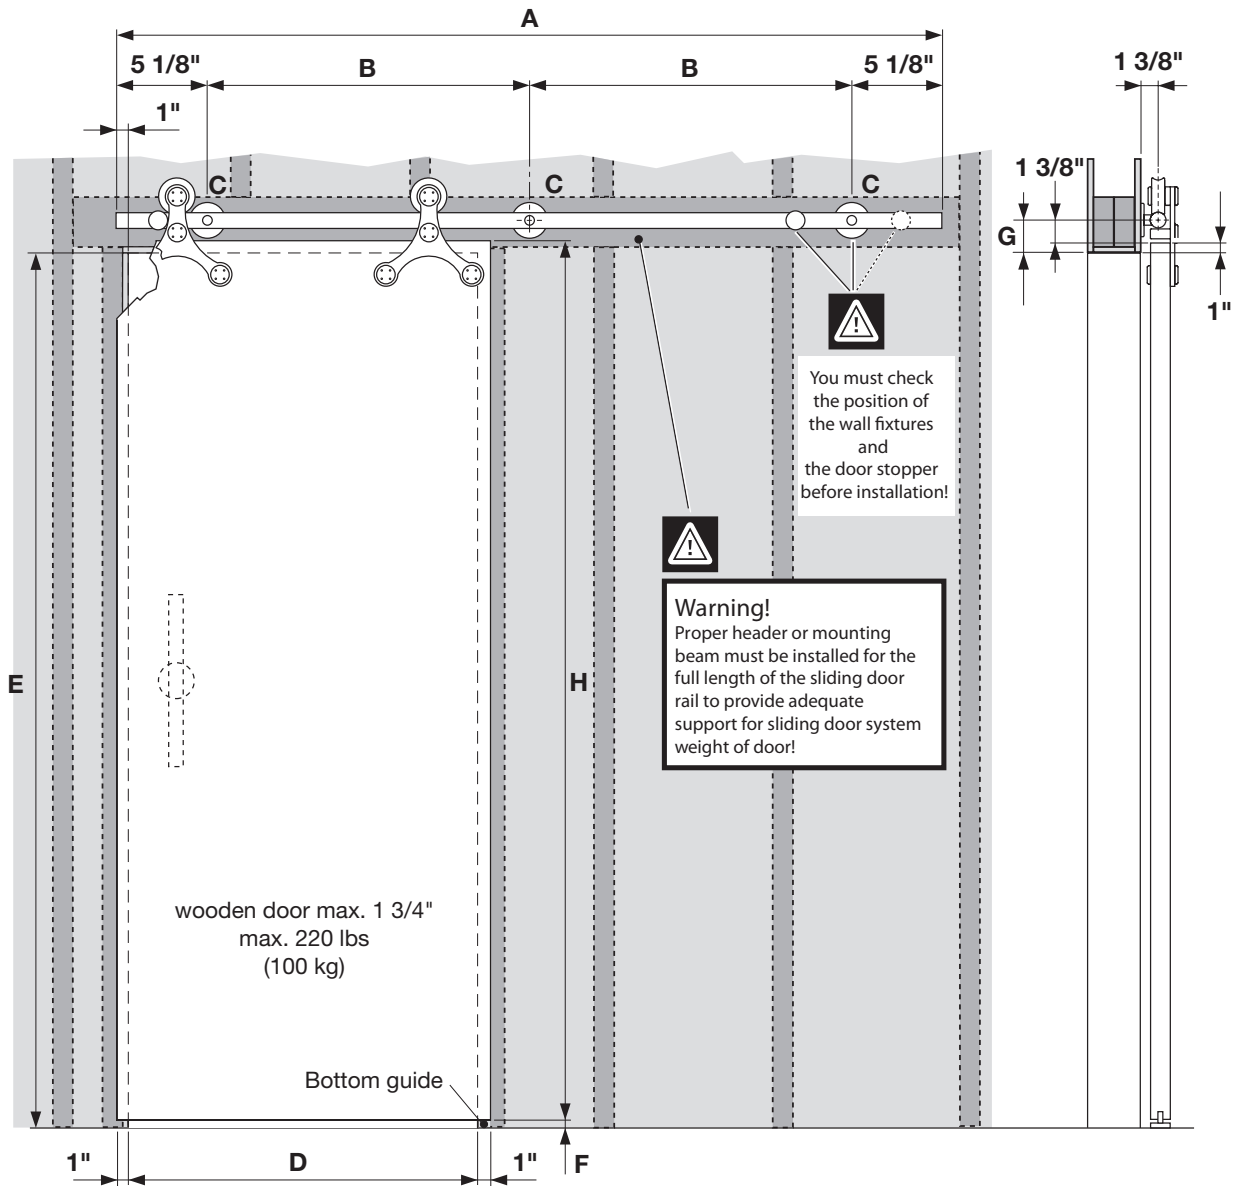

## Sliding Door Fittings **Tritec** Installation for wood doors (max. 1 3/4" thickness)

### Complete-sets

Set Tritec Art. No.	A inch	B inch	C Each	D inch	E max. inch	F inch	G inch	H max. inch (H = E - F + 1")
941.07.045	70 7/8"	30 5/16"	3	29 1/2" - 35 7/16"	98 7/16"	1/4" - 3/8"	2 3/8"	99 1/8"
941.07.046	82 11/16"	24 1/8"	4	35 13/16" - 39 3/8"	98 7/16"	1/4" - 3/8"	2 3/8"	99 1/8"
941.07.047	90 9/16"	26 3/4"	4	39 3/4" - 44 1/16"	98 7/16"	1/4" - 3/8"	2 3/8"	99 1/8"
941.07.048	100"	29 15/16"	4	44 1/2" - 49 3/16"	98 7/16"	1/4" - 3/8"	2 3/8"	99 1/8"