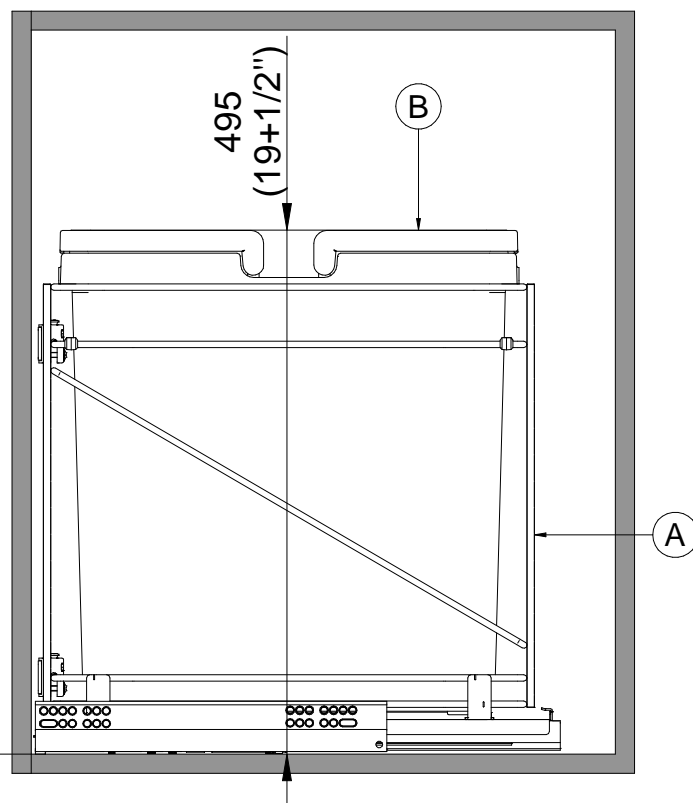

a

b

III a

1

2

Mod.	X
PAM12135C	10+7/8"
PAM15228C	13+7/8"
PAM18228C	16+7/8"
PAM21235C	19+27/32"