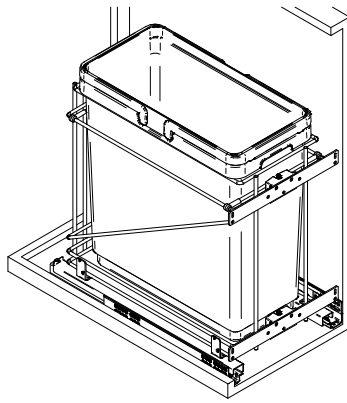

a

b

III a

1

2

Mod.	X
PAM12135C	10+7/8"
PAM15228C	13+7/8"
PAM18228C	16+7/8"
PAM21235C	19+27/32"