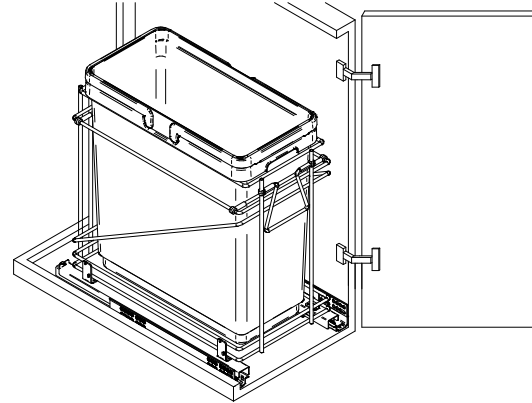

a

b

III a

1

2

Mod.	X
PAM12135C	10+7/8"
PAM15228C	13+7/8"
PAM18228C	16+7/8"
PAM21235C	19+27/32"