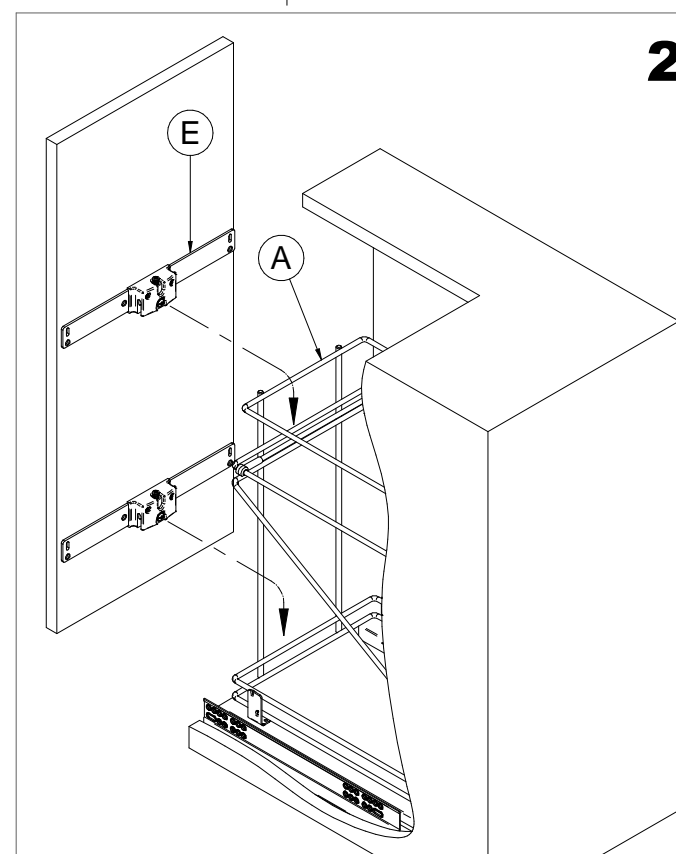

a

b

III a

1

2

Mod.	X
PAM12135C	10+7/8"
PAM15228C	13+7/8"
PAM18228C	16+7/8"
PAM21235C	19+27/32"