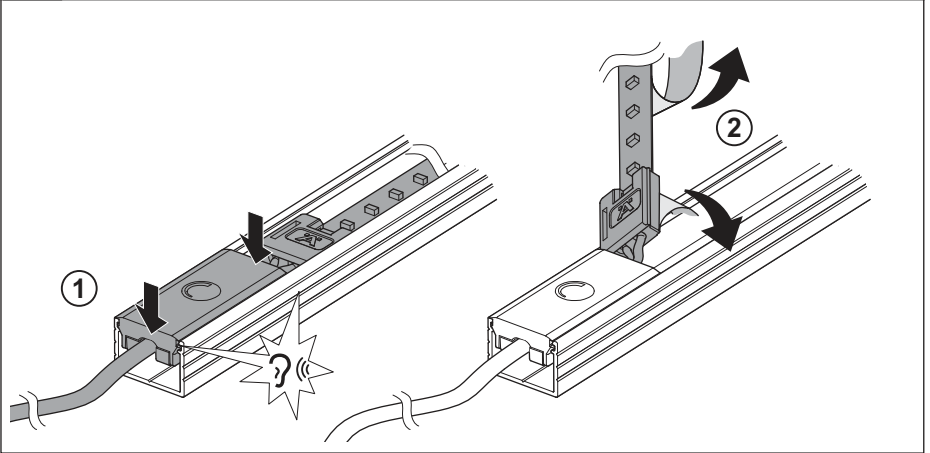

2

732.28.399

3

HDE 08/2015