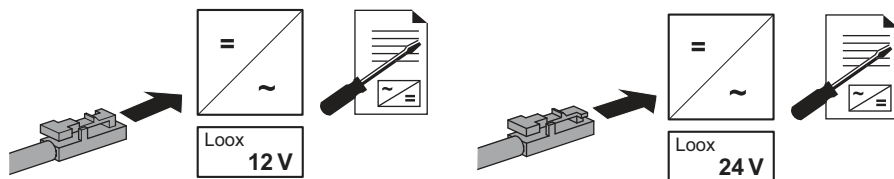

4

732.28.399

HDE 08/2015