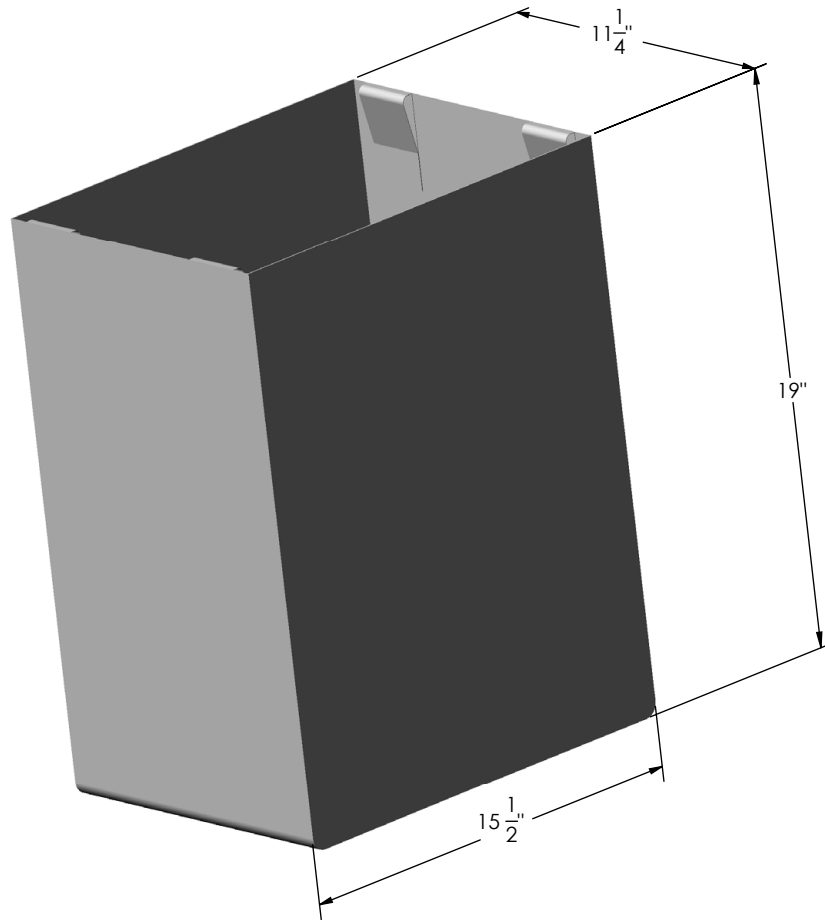

LARGE HAMPER BAG
300.3118.BLK

DESCRIPTION & SPECIFICATIONS

Additional Hamper Bags are useful when designing a custom laundry system or as replacements. Refer to replacement bag guide for specs by hamper.

SIZE & CAPACITY | Large Hamper Bag

AVAILABLE FINISHES | ●

Black.

REPLACEMENT BAG GUIDE

Use the table to identify the size and number of bags required based on the size and type of hamper.

HAMPER SIZE	ITEM CODE	SM. BAGS REQ	LG. BAGS REQ
18" Pull-Out Hamper	300.3148.[FIN]	1	
24" Pull-Out Hamper	300.3140.[FIN]	2	
30" Pull-Out Hamper	300.3143.[FIN]	1	1
18" Tilt-Out Hamper	300.3144.BLK	1	
24" Tilt-Out Hamper	300.3145.BLK	2	
30" Tilt-Out Hamper	300.3146.BLK	1	1