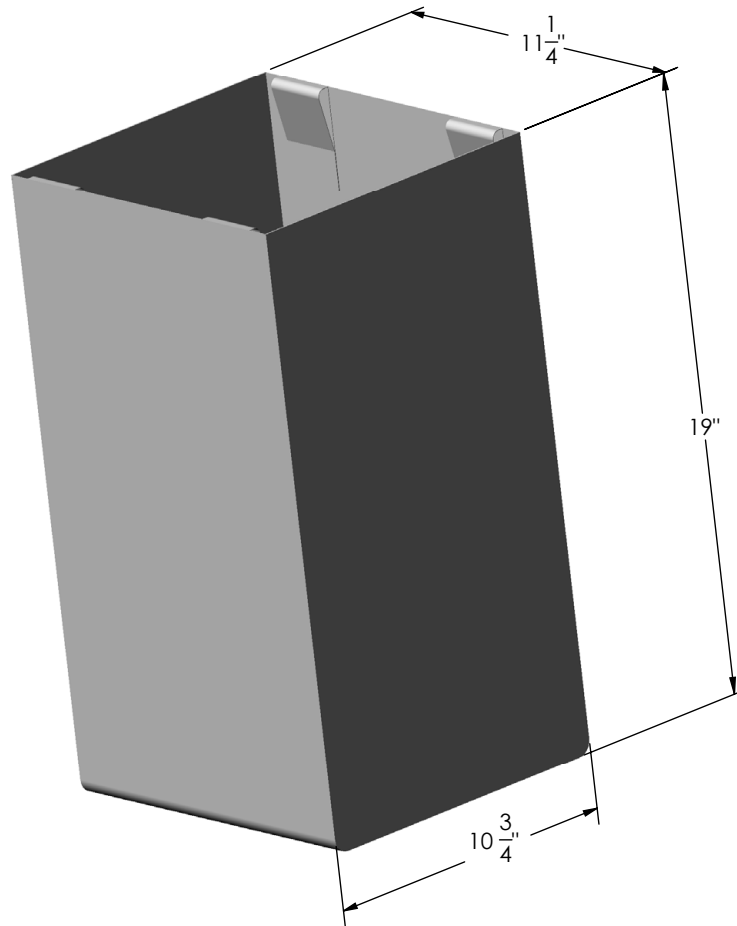

**SMALL HAMPER BAG**  
**300.3117.BLK**

**DESCRIPTION & SPECIFICATIONS**

Additional Hamper Bags are useful when designing a custom laundry system or as replacements. Refer to replacement bag guide for specs by product.

SIZE & CAPACITY | Small Hamper Bag

AVAILABLE FINISHES | ●

Black.

**REPLACEMENT BAG GUIDE**

Use the table to identify the size and number of bags required based on the size and type of hamper.

HAMPER SIZE	ITEM CODE	SM. BAGS REQ	LG. BAGS REQ
18" Pull-Out Hamper	300.3148.[FIN]	1	
24" Pull-Out Hamper	300.3140.[FIN]	2	
30" Pull-Out Hamper	300.3143.[FIN]	1	1
18" Tilt-Out Hamper	300.3144.BLK	1	
24" Tilt-Out Hamper	300.3145.BLK	2	
30" Tilt-Out Hamper	300.3146.BLK	1	1