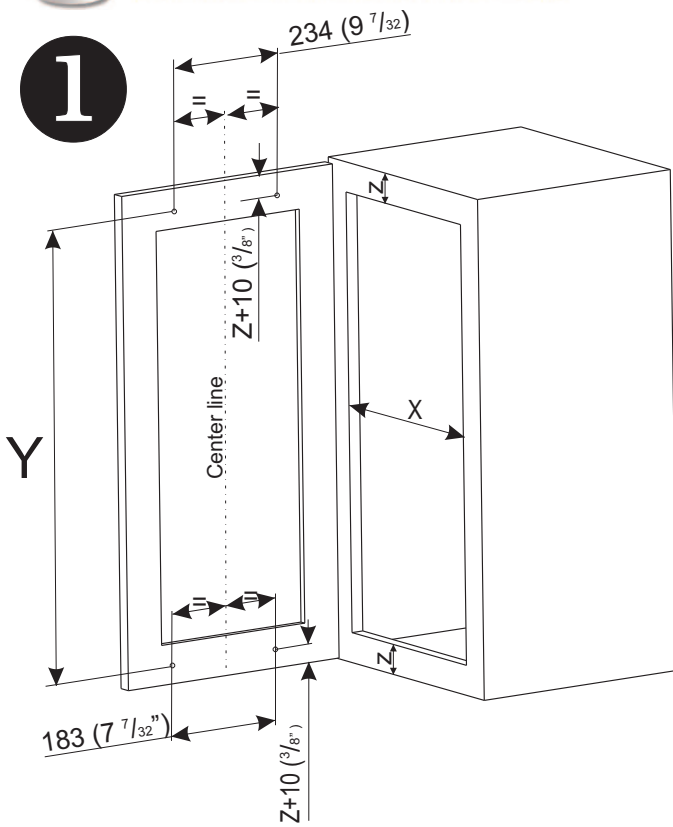

Mounting Instruction Spice rack

fasteners are
not included

use
4x

pan head

	Faceframe overlay	Faceframe Inset, Frameless overlay
X	min. 305 (12")	min. 360 (14 3/8")