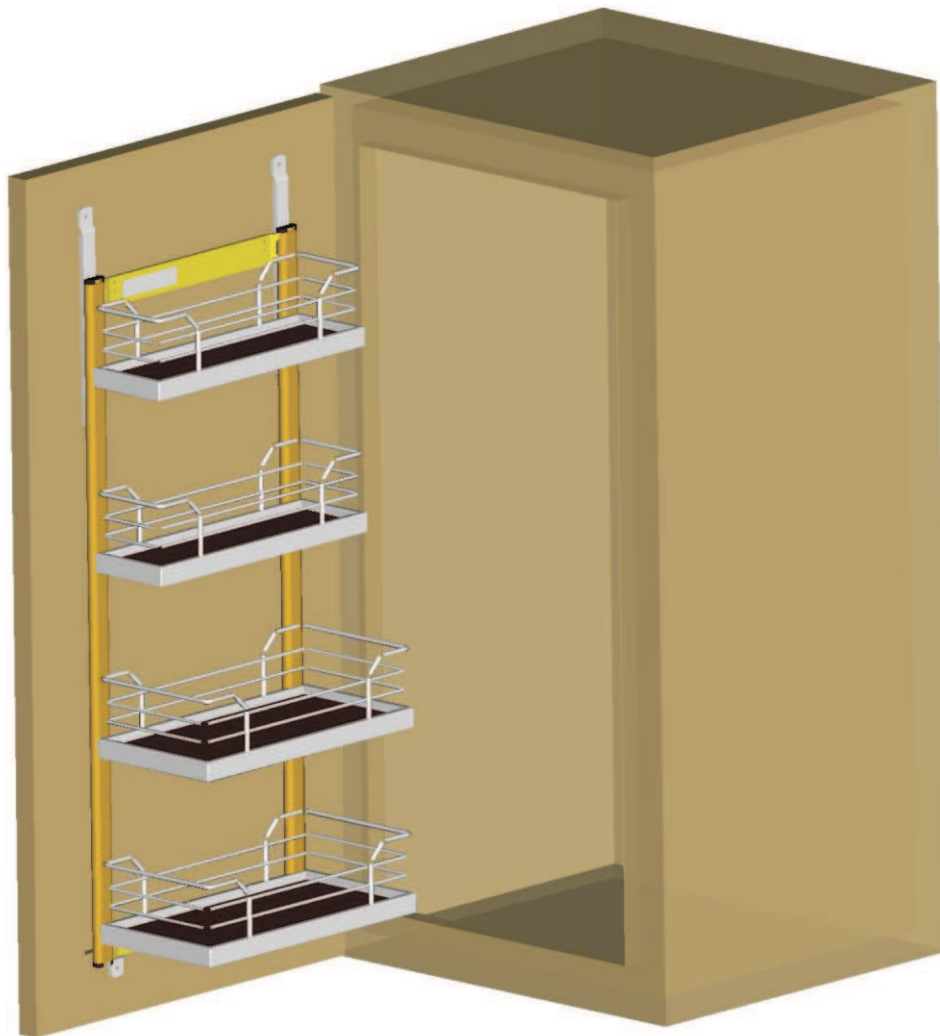

Mounting Instruction Spice rack

fasteners are
not included

use
4x

pan head

	Faceframe overlay	Faceframe Inset, Frameless overlay
X	min. 305 (12")	min. 360 (14 3/8")