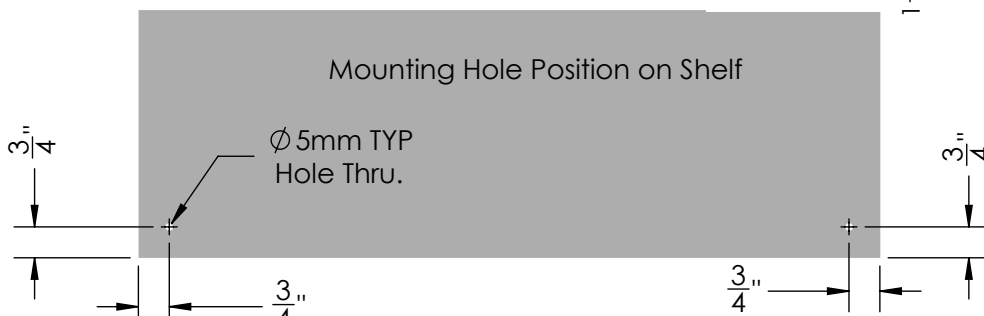

SHOE FENCES
300.3162/64.[FIN]

DESCRIPTION & SPECIFICATIONS

The Shoe Fence turns a plain shelf into a unique and attractive solution for shoe storage. Come in standard widths but can be cut to fit any shelf width.

SIZE & CAPACITY | 12"/18" w 2 end posts

AVAILABLE FINISHES | 

Matte Aluminum with Chrome, Polished Chrome, Oil Rubbed Bronze, Matte Brass with Polished Brass.

INSTRUCTIONS & SPECIFICATIONS

- STEP 1: Pre-drill mounting holes on shelf using above measurements. Counter sinking may be used to conceal screw heads.
- STEP 2: Press the end posts onto the ends of the shoe fence.
- STEP 3: Line end posts up with mounting holes and fasten with screws.