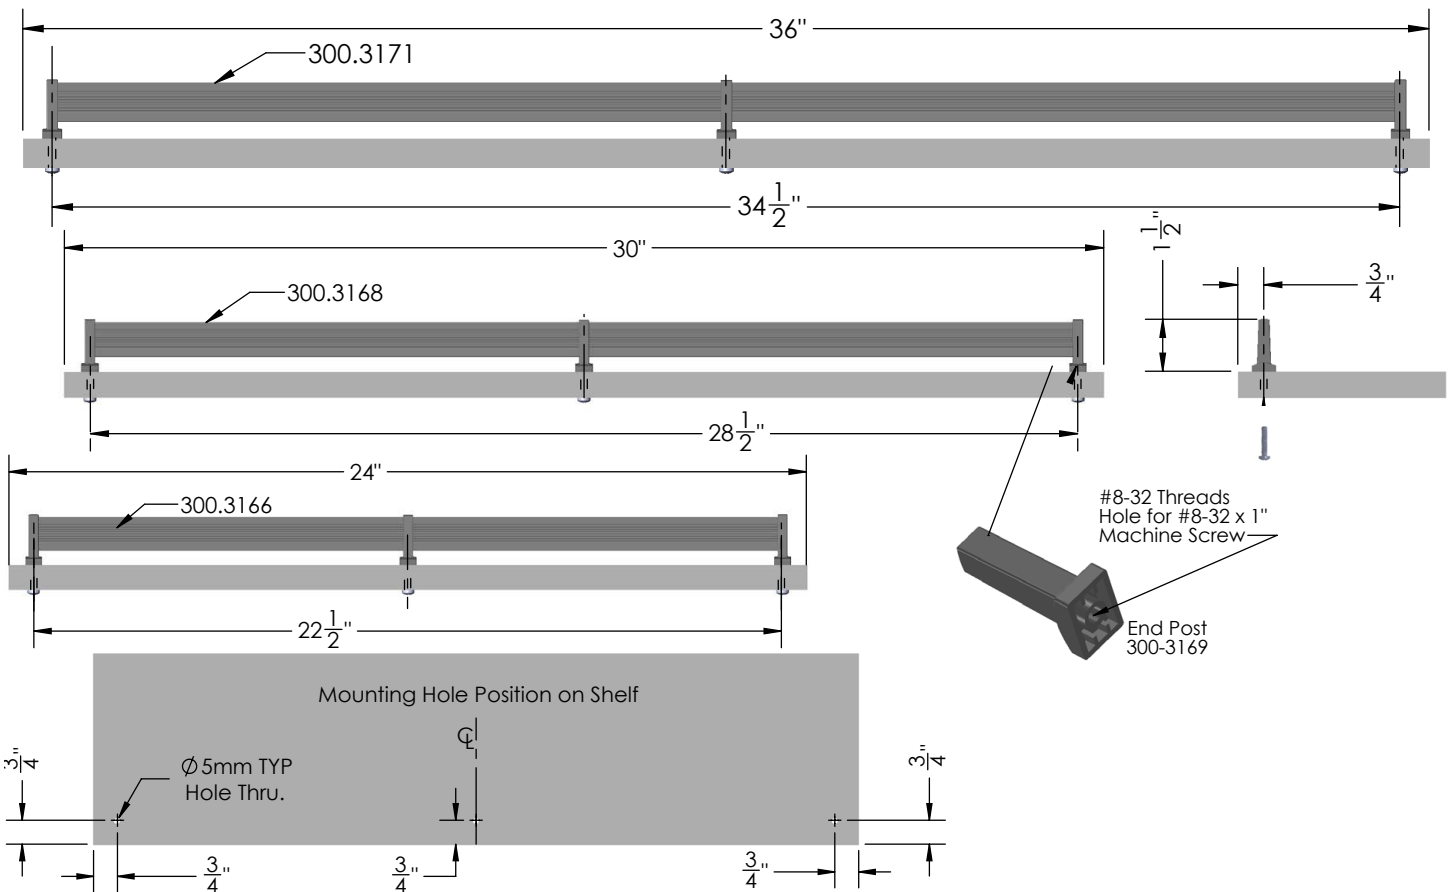

SHOE FENCES
300.3162/64.[FIN]

DESCRIPTION & SPECIFICATIONS

The Shoe Fence turns a plain shelf into a unique and attractive solution for shoe storage. Come in standard widths but can be cut to fit any shelf width.

SIZE & CAPACITY | 12"/18" w 2 end posts

AVAILABLE FINISHES | 

Matte Aluminum with Chrome, Polished Chrome, Oil Rubbed Bronze, Matte Brass with Polished Brass.

INSTRUCTIONS & SPECIFICATIONS

- STEP 1: Pre-drill mounting holes on shelf using above measurements. Counter sinking may be used to conceal screw heads.
- STEP 2: Press the end posts onto the ends of the shoe fence.
- STEP 3: Line end posts up with mounting holes and fasten with screws.

SHOE FENCES
300.3166/68/71.[FIN]

DESCRIPTION & SPECIFICATIONS

The Shoe Fence turns a plain shelf into a unique and attractive solution for shoe storage. Come in standard widths but can be cut to fit any shelf width.

SIZE & CAPACITY | 24"/30"/36" w 1 center & 2 end posts

AVAILABLE FINISHES | 

Matte Aluminum with Chrome, Polished Chrome, Oil Rubbed Bronze, Matte Brass with Polished Brass.

INSTRUCTIONS & SPECIFICATIONS