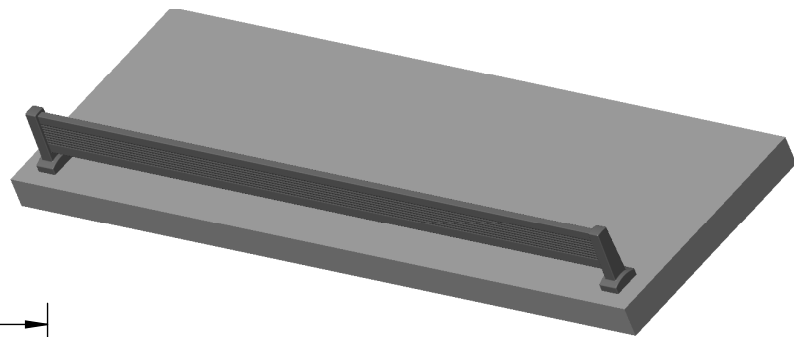

SHOE FENCES
300.3162/64.[FIN]

DESCRIPTION & SPECIFICATIONS

The Shoe Fence turns a plain shelf into a unique and attractive solution for shoe storage. Come in standard widths but can be cut to fit any shelf width.

SIZE & CAPACITY | 12"/18" w 2 end posts

AVAILABLE FINISHES | 

Matte Aluminum with Chrome, Polished Chrome, Oil Rubbed Bronze, Matte Brass with Polished Brass.

INSTRUCTIONS & SPECIFICATIONS

- STEP 1: Pre-drill mounting holes on shelf using above measurements. Counter sinking may be used to conceal screw heads.
- STEP 2: Press the end posts onto the ends of the shoe fence.
- STEP 3: Line end posts up with mounting holes and fasten with screws.

- Two #8-32 Machine Screws are required to mount.
- Extra Center Posts 300.3170 and End Posts 300.3169 available.

SIZE	ITEM CODE	FINISH	CODE (FIN)
12"	300.3162	MATTE ALUMINUM FENCE w CHROME POSTS	MALCR
		POLISHED CHROME FENCE & POSTS	CR
18"	300.3164	OIL RUBBED BRONZE FENCE & POSTS	ORB
		MATTE BRASS FENCE w BRASS POSTS	MBSBS

SHOE FENCES
300.3166/68/71.[FIN]

DESCRIPTION & SPECIFICATIONS

The Shoe Fence turns a plain shelf into a unique and attractive solution for shoe storage. Come in standard widths but can be cut to fit any shelf width.