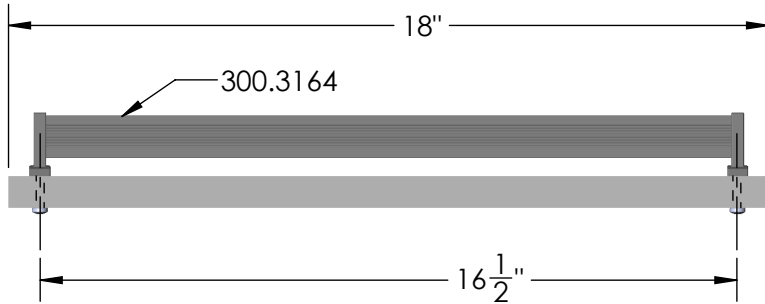

SHOE FENCES
300.3162/64.[FIN]

DESCRIPTION & SPECIFICATIONS

The Shoe Fence turns a plain shelf into a unique and attractive solution for shoe storage. Come in standard widths but can be cut to fit any shelf width.

SIZE & CAPACITY | 12"/18" w 2 end posts

AVAILABLE FINISHES | 

Matte Aluminum with Chrome, Polished Chrome, Oil Rubbed Bronze, Matte Brass with Polished Brass.

INSTRUCTIONS & SPECIFICATIONS

- STEP 1: Pre-drill mounting holes on shelf using above measurements. Counter sinking may be used to conceal screw heads.
- STEP 2: Press the end posts onto the ends of the shoe fence.
- STEP 3: Line end posts up with mounting holes and fasten with screws.

SIZE & CAPACITY | 24"/30"/36" w 1 center & 2 end posts

AVAILABLE FINISHES | 

Matte Aluminum with Chrome, Polished Chrome, Oil Rubbed Bronze, Matte Brass with Polished Brass.

INSTRUCTIONS & SPECIFICATIONS