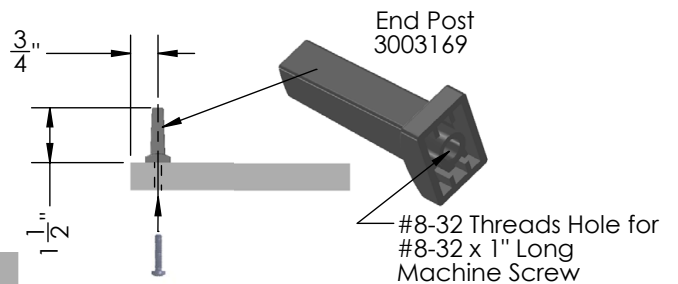

SHOE FENCES
300.3162/64.[FIN]

DESCRIPTION & SPECIFICATIONS

The Shoe Fence turns a plain shelf into a unique and attractive solution for shoe storage. Come in standard widths but can be cut to fit any shelf width.

SIZE & CAPACITY | 12"/18" w 2 end posts

AVAILABLE FINISHES | 

Matte Aluminum with Chrome, Polished Chrome, Oil Rubbed Bronze, Matte Brass with Polished Brass.

INSTRUCTIONS & SPECIFICATIONS

- STEP 1: Pre-drill mounting holes on shelf using above measurements. Counter sinking may be used to conceal screw heads.
- STEP 2: Press the end posts onto the ends of the shoe fence.
- STEP 3: Line end posts up with mounting holes and fasten with screws.

- Two #8-32 Machine Screws are required to mount.
- Extra Center Posts 300.3170 and End Posts 300.3169 available.

SIZE	ITEM CODE	FINISH	CODE (FIN)
12"	300.3162	MATTE ALUMINUM FENCE w CHROME POSTS	MALCR
		POLISHED CHROME FENCE & POSTS	CR
18"	300.3164	OIL RUBBED BRONZE FENCE & POSTS	ORB
		MATTE BRASS FENCE w BRASS POSTS	MBSBS

SHOE FENCES
300.3166/68/71.[FIN]

DESCRIPTION & SPECIFICATIONS

The Shoe Fence turns a plain shelf into a unique and attractive solution for shoe storage. Come in standard widths but can be cut to fit any shelf width.