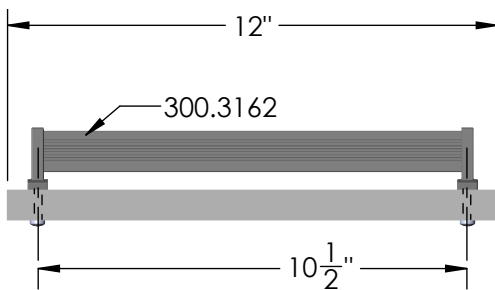

SHOE FENCES
300.3162/64.[FIN]

DESCRIPTION & SPECIFICATIONS

The Shoe Fence turns a plain shelf into a unique and attractive solution for shoe storage. Come in standard widths but can be cut to fit any shelf width.

SIZE & CAPACITY | 12"/18" w 2 end posts

AVAILABLE FINISHES | 

Matte Aluminum with Chrome, Polished Chrome, Oil Rubbed Bronze, Matte Brass with Polished Brass.

INSTRUCTIONS & SPECIFICATIONS

- STEP 1: Pre-drill mounting holes on shelf using above measurements. Counter sinking may be used to conceal screw heads.
- STEP 2: Press the end posts onto the ends of the shoe fence.
- STEP 3: Line end posts up with mounting holes and fasten with screws.

SIZE & CAPACITY | 24"/30"/36" w 1 center & 2 end posts

AVAILABLE FINISHES | 

Matte Aluminum with Chrome, Polished Chrome, Oil Rubbed Bronze, Matte Brass with Polished Brass.

INSTRUCTIONS & SPECIFICATIONS