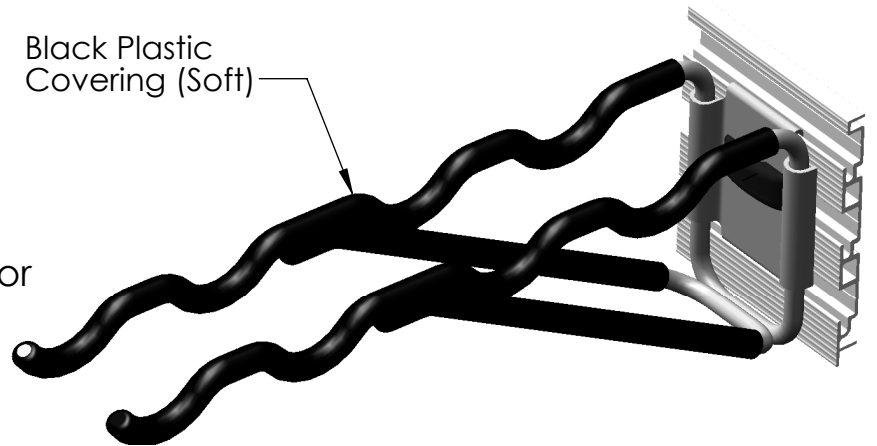

**14" UTILITY HOOK**  
**300.5209.MAL**

**DESCRIPTION & SPECIFICATIONS**

The 14" Utility Hook is ideal for the larger items typically stored in the garage. Soft plastic covers protect items from sliding and the hooks from wear.

SIZE & CAPACITY | 14" - Heavy Duty

AVAILABLE FINISHES | 

Matte Aluminum.

Screw hole for permanent mounting if required

Black Plastic Covering (Soft)

1 13/16"

14 7/16"

5/16"

**INSTRUCTIONS & SPECIFICATIONS**

- STEP 1: Align the hook above the track panel channels at desired height.
- STEP 2: Position the hook horizontally by sliding it along the track.
- STEP 3: Press the cover cap onto the hook bracket to fix position.