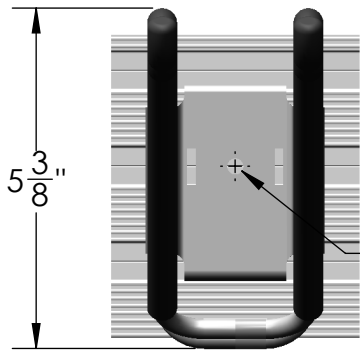

**14" UTILITY HOOK**  
**300.5209.MAL**

**DESCRIPTION & SPECIFICATIONS**

The 14" Utility Hook is ideal for the larger items typically stored in the garage. Soft plastic covers protect items from sliding and the hooks from wear.

SIZE & CAPACITY | 14" - Heavy Duty

AVAILABLE FINISHES | 

Matte Aluminum.

Screw hole for permanent mounting if required

Black Plastic Covering (Soft)

1 13/16"

14 7/16"

5/16"

**INSTRUCTIONS & SPECIFICATIONS**

- STEP 1: Align the hook above the track panel channels at desired height.
- STEP 2: Position the hook horizontally by sliding it along the track.
- STEP 3: Press the cover cap onto the hook bracket to fix position.