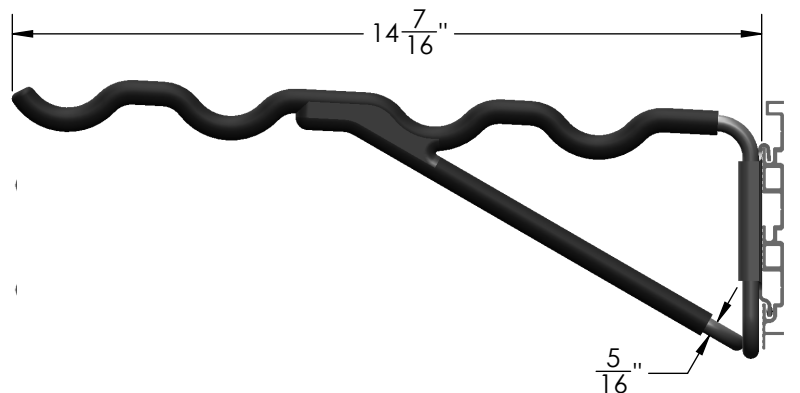

**14" UTILITY HOOK**  
**300.5209.MAL**

**DESCRIPTION & SPECIFICATIONS**

The 14" Utility Hook is ideal for the larger items typically stored in the garage. Soft plastic covers protect items from sliding and the hooks from wear.

SIZE & CAPACITY | 14" - Heavy Duty

AVAILABLE FINISHES | 

Matte Aluminum.

Screw hole for permanent mounting if required

Black Plastic Covering (Soft)

1 13/16"

14 7/16"

5/16"

**INSTRUCTIONS & SPECIFICATIONS**

- STEP 1: Align the hook above the track panel channels at desired height.
- STEP 2: Position the hook horizontally by sliding it along the track.
- STEP 3: Press the cover cap onto the hook bracket to fix position.