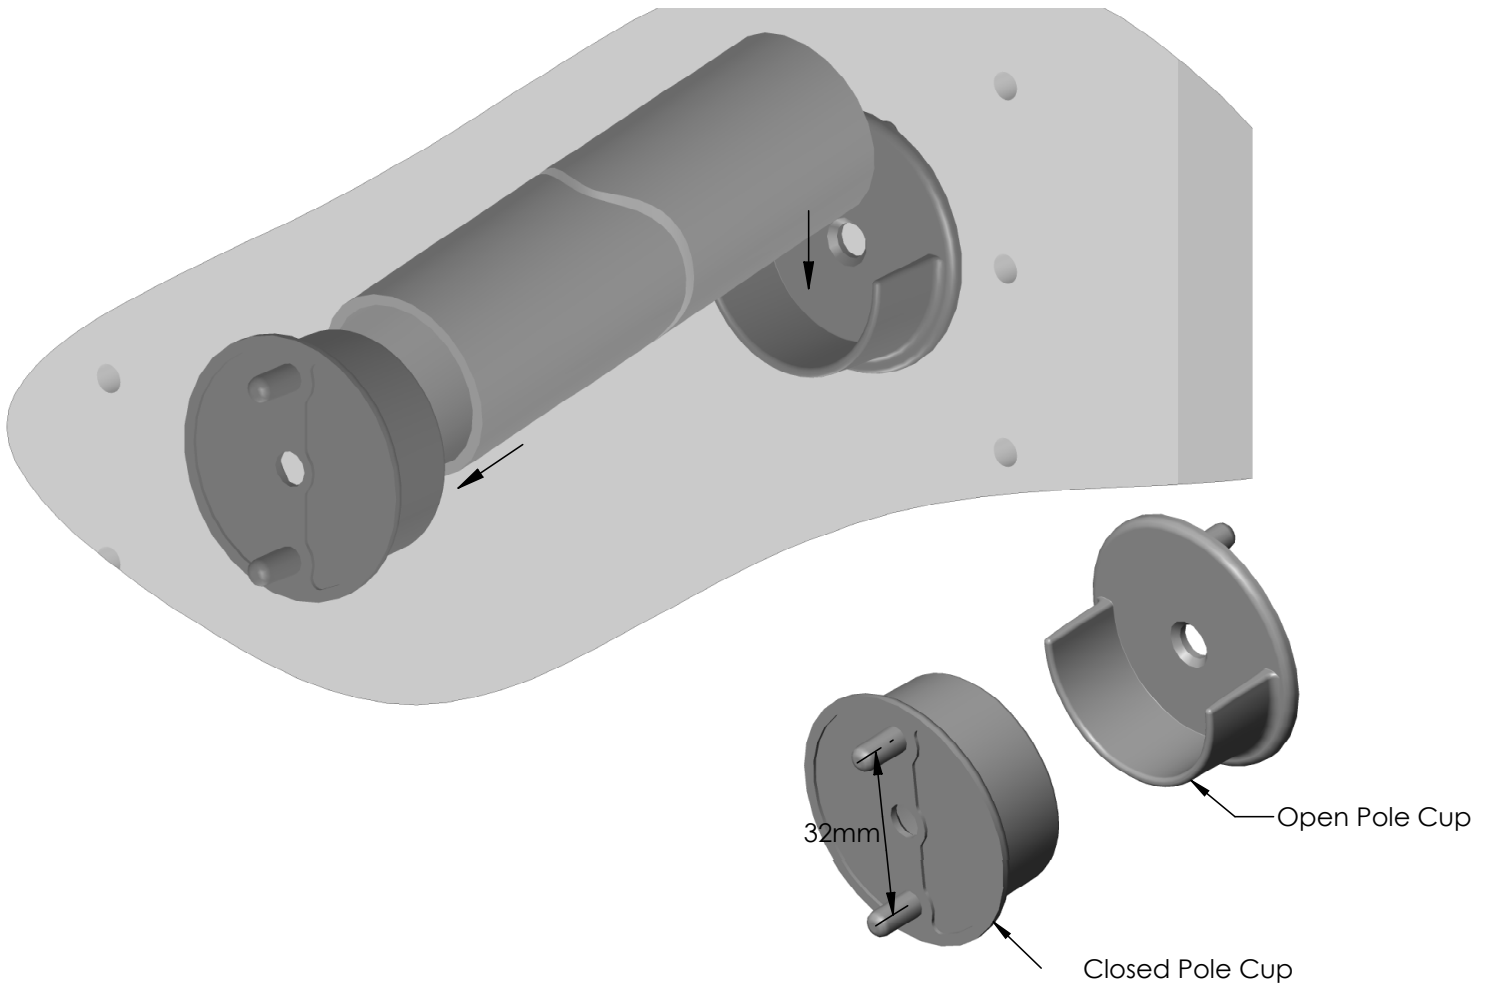

**POLE CUP**  
**300.3030.[FIN]**

**DESCRIPTION & SPECIFICATIONS**

The Pole Cups are color matched to the closet poles and other TAG accessories. Feature a flanged design and sturdy metal construction.

SIZE & CAPACITY | One Size

AVAILABLE FINISHES | 

Matte Aluminum, Polished Chrome, Matte Nickel, Oil Rubbed Bronze, Matte Brass, Polished Brass.

**INSTRUCTIONS & SPECIFICATIONS**

STEP 1: Mount pole cups into the standard system holes at desired height.  
STEP 2: Insert pole into closed pole cup and drop other end into open pole cup.  
- Use 2 to mount the Closet Pole 300.3040.