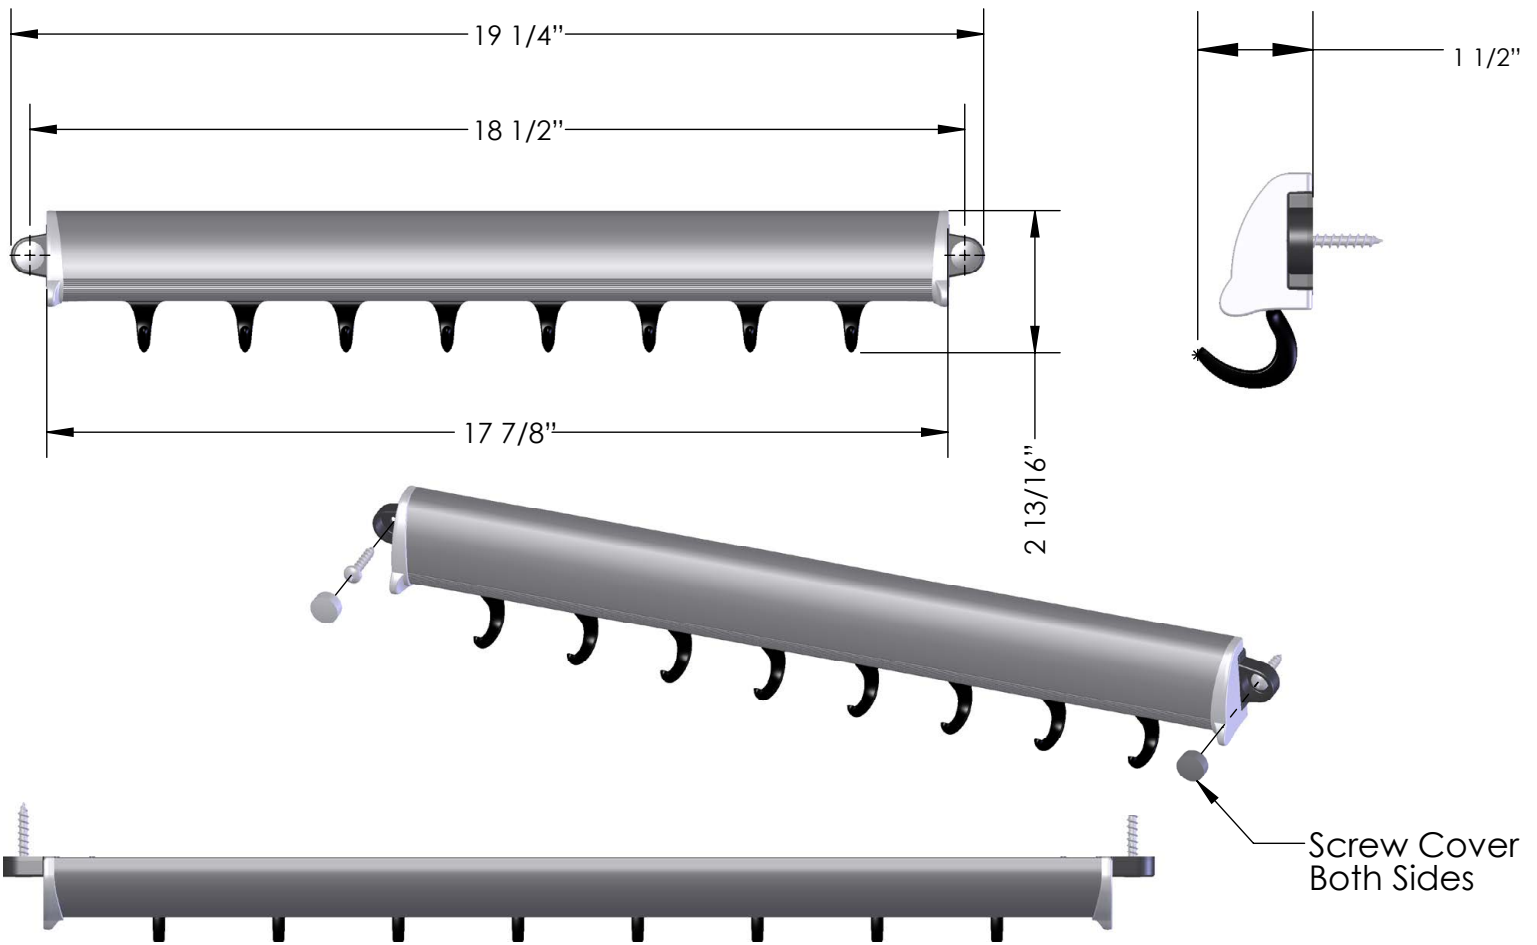

ELITE 14" FIXED BELT RACK
300.3012.14.[FIN]

DESCRIPTION & SPECIFICATIONS

Have a little extra wall space? Maximize it. The wall-mounted 14" Fixed Belt Rack can be used for any of your favorite accessories.

SIZE & CAPACITY | 14" w 6 hooks

AVAILABLE FINISHES | 

Matte Aluminum, Polished Chrome, Matte Nickel, Oil Rubbed Bronze, Polished Brass.

INSTRUCTIONS & SPECIFICATIONS

- STEP 1: Attach rack via screw holes on rack ends.
- STEP 2: Attach to stud if possible.
- STEP 3: If a stud cannot be located use E-Z Anchors with #8 x 1 1/2" wood screw.
- Two (2) Wood Screws are required to mount.

FINISH	CODE (FIN)
MATTE ALUMINUM W CHROME	MALCR
POLISHED CHROME	CR
MATTE NICKLE	MNL
OIL RUBBED BRONZE	ORB
POLISHED BRASS	BS

ELITE 18" FIXED BELT RACK
300.3082.18.[FIN]

DESCRIPTION & SPECIFICATIONS

Have a little extra wall space? Maximize it. The wall-mounted 18" Fixed Belt Rack can be used for any of your favorite accessories.

SIZE & CAPACITY | 18" w 8 hooks

AVAILABLE FINISHES | 

Matte Aluminum, Polished Chrome, Matte Nickel, Oil Rubbed Bronze, Polished Brass.

INSTRUCTIONS & SPECIFICATIONS

- STEP 1: Attach rack via screw holes on rack ends.
- STEP 2: Attach to stud if possible.
- STEP 3: If a stud can't be located use E-Z Anchors with #8 x 1 1/2" wood screw.
 - Two (2) Wood Screws are required to mount.