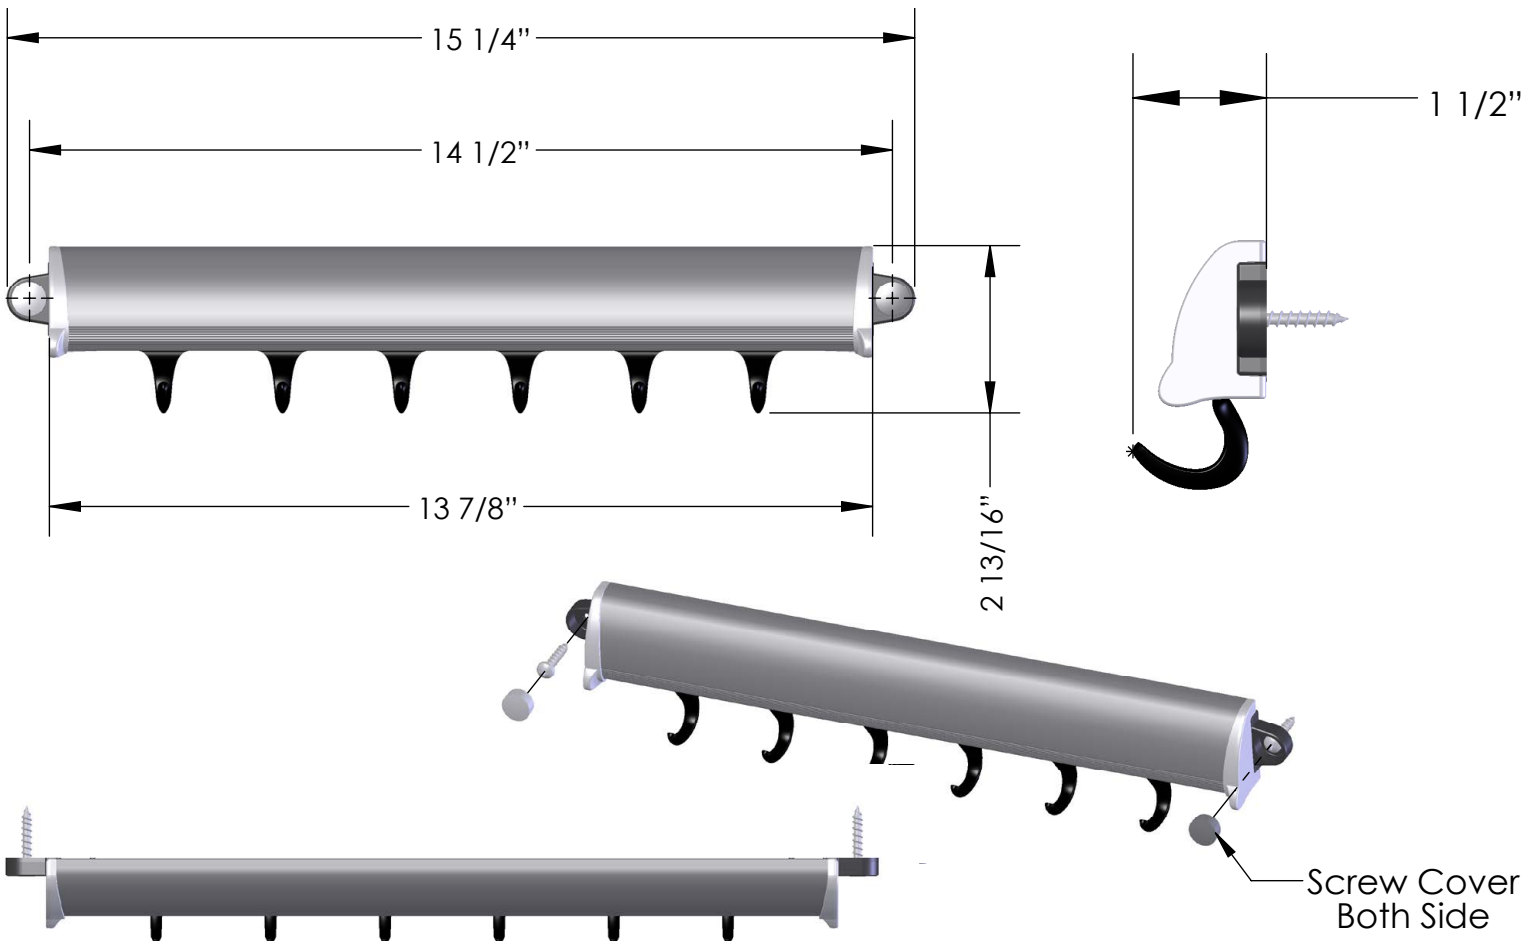

ELITE 14" FIXED BELT RACK
300.3012.14.[FIN]

DESCRIPTION & SPECIFICATIONS

Have a little extra wall space? Maximize it. The wall-mounted 14" Fixed Belt Rack can be used for any of your favorite accessories.

SIZE & CAPACITY | 14" w 6 hooks

AVAILABLE FINISHES | 

Matte Aluminum, Polished Chrome, Matte Nickel, Oil Rubbed Bronze, Polished Brass.

INSTRUCTIONS & SPECIFICATIONS

- STEP 1: Attach rack via screw holes on rack ends.
- STEP 2: Attach to stud if possible.
- STEP 3: If a stud cannot be located use E-Z Anchors with #8 x 1 1/2" wood screw.
- Two (2) Wood Screws are required to mount.

FINISH	CODE (FIN)
MATTE ALUMINUM W CHROME	MALCR
POLISHED CHROME	CR
MATTE NICKLE	MNL
OIL RUBBED BRONZE	ORB
POLISHED BRASS	BS

ELITE 18" FIXED BELT RACK
300.3082.18.[FIN]

DESCRIPTION & SPECIFICATIONS

Have a little extra wall space? Maximize it. The wall-mounted 18" Fixed Belt Rack can be used for any of your favorite accessories.

SIZE & CAPACITY | 18" w 8 hooks

AVAILABLE FINISHES | 

Matte Aluminum, Polished Chrome, Matte Nickel, Oil Rubbed Bronze, Polished Brass.

INSTRUCTIONS & SPECIFICATIONS

- STEP 1: Attach rack via screw holes on rack ends.
- STEP 2: Attach to stud if possible.
- STEP 3: If a stud can't be located use E-Z Anchors with #8 x 1 1/2" wood screw.
 - Two (2) Wood Screws are required to mount.