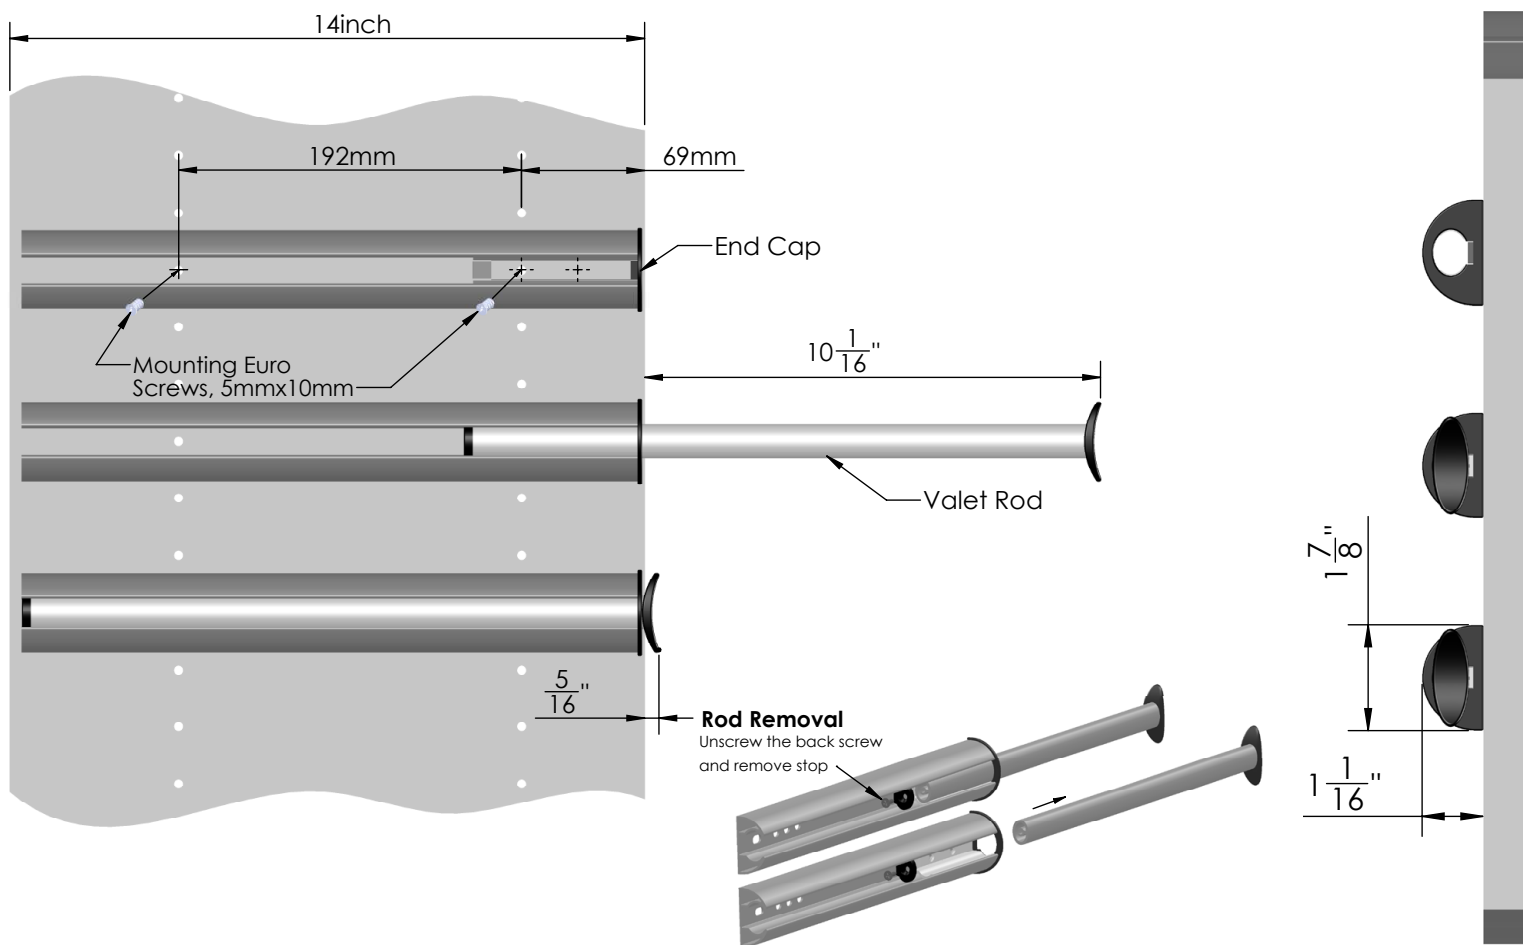

ELITE 14" VALET ROD
300.3020.14.[FIN]

DESCRIPTION & SPECIFICATIONS

Plan your outfit ahead of time, or just tease your husband with that special dress you plan to wear with this retractable 14" Valet Rod.

SIZE & CAPACITY | 14" w 10" extension rod

AVAILABLE FINISHES |

Matte Aluminum, Polished Chrome, Matte Nickel, Oil Rubbed Bronze, Polished Brass.

INSTRUCTIONS & SPECIFICATIONS

- STEP 1: Valet is packed with rod inserted into back of valet body. Remove the valet rod from the body.
- STEP 2: Mount valet body to side of closet using euro screws.
- STEP 3: Once mounted, slide the rod into the front of the valet body. To relocate, remove screw on back end of rod to pass over plastic bushing.
  - Two (2) 5mm Euro Screws are required to mount.

FINISH	CODE (FIN)
MATTE ALUMINUM W CHROME	MALCR
POLISHED CHROME	CR
MATTE NICKLE	MNL
OIL RUBBED BRONZE	ORB
POLISHED BRASS	BS