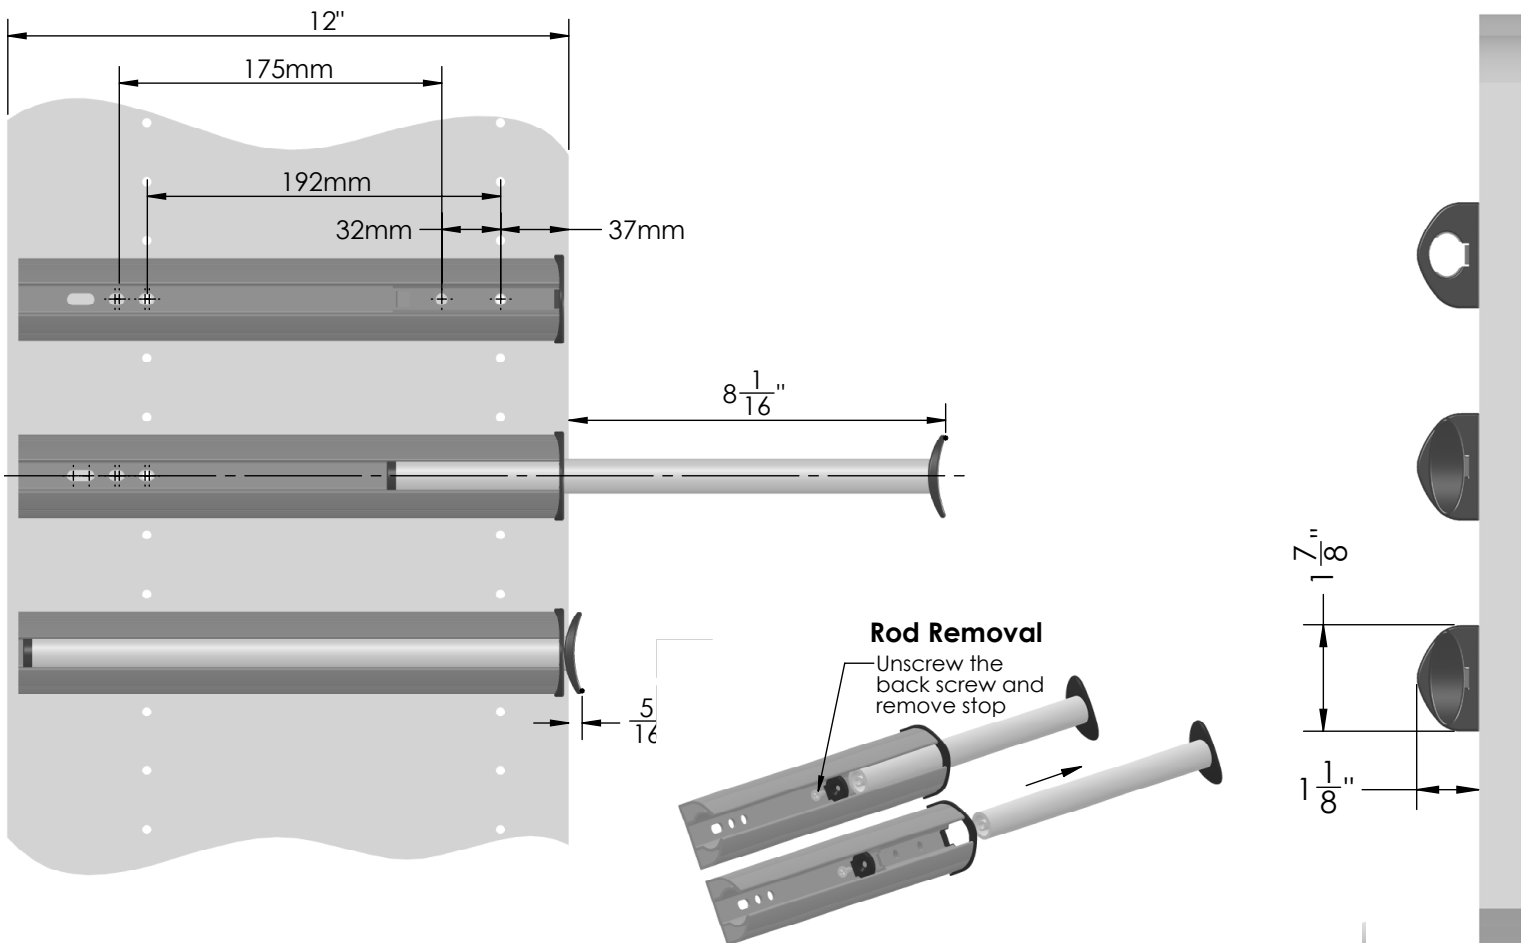

ELITE 12" VALET ROD
300.3020.12.[FIN]

DESCRIPTION & SPECIFICATIONS

Plan your outfit ahead of time, or just tease your husband with that special dress you plan to wear with this retractable 12" Valet Rod.

SIZE & CAPACITY | 12" w 8" extension rod

AVAILABLE FINISHES | 

Matte Aluminum, Polished Chrome, Matte Nickel, Oil Rubbed Bronze, Polished Brass.

INSTRUCTIONS & SPECIFICATIONS

STEP 1: Valet is packed with rod inserted into back of valet body. Remove the valet rod from the body.

STEP 2: Mount valet body to side of closet using euro screws.

STEP 3: Once mounted, slide the rod into the front of the valet body. To relocate, remove screw on back end of rod to pass over plastic bushing.

DESCRIPTION & SPECIFICATIONS

Plan your outfit ahead of time, or just tease your husband with that special dress you plan to wear with this retractable 14" Valet Rod.

SIZE & CAPACITY | 14" w 10" extension rod