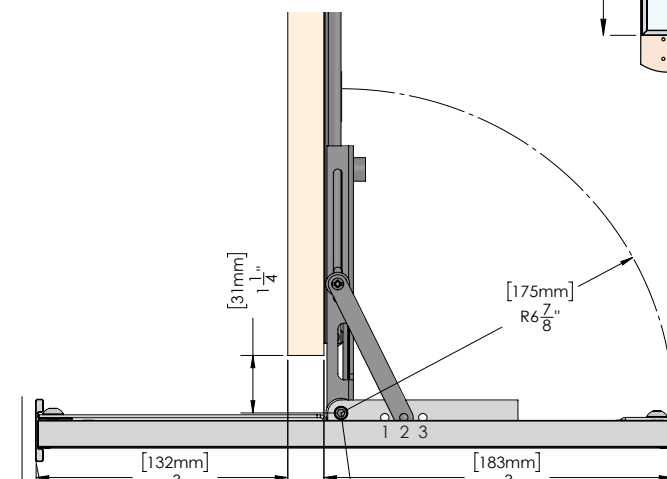

**ELITE**  
closet mirror

300.3410.xxx

**FEATURES**

Extends and swings into a variety of positions

- The slim-profile frame requires about an inch of space when retracted

- Full-frame design with handle provides a clean, smooth look with minimal edges

- 3 adjustable opening positions & ability to mount to side panel with only 4 screws

**DIMENSIONS**

**SPECS**

300.3410.<sup>[finish]</sup>xxx

**HEIGHT:**  
48"

**WIDTH:**  
13 1/8"

**FINISH:**

- For desired mirror position, place bracket in one of three holes:**
1. First hole next to bracket > 90° of rotation
  2. Second (middle) hole, 90° of rotation
  3. Third (last) hole, < 90° of rotation