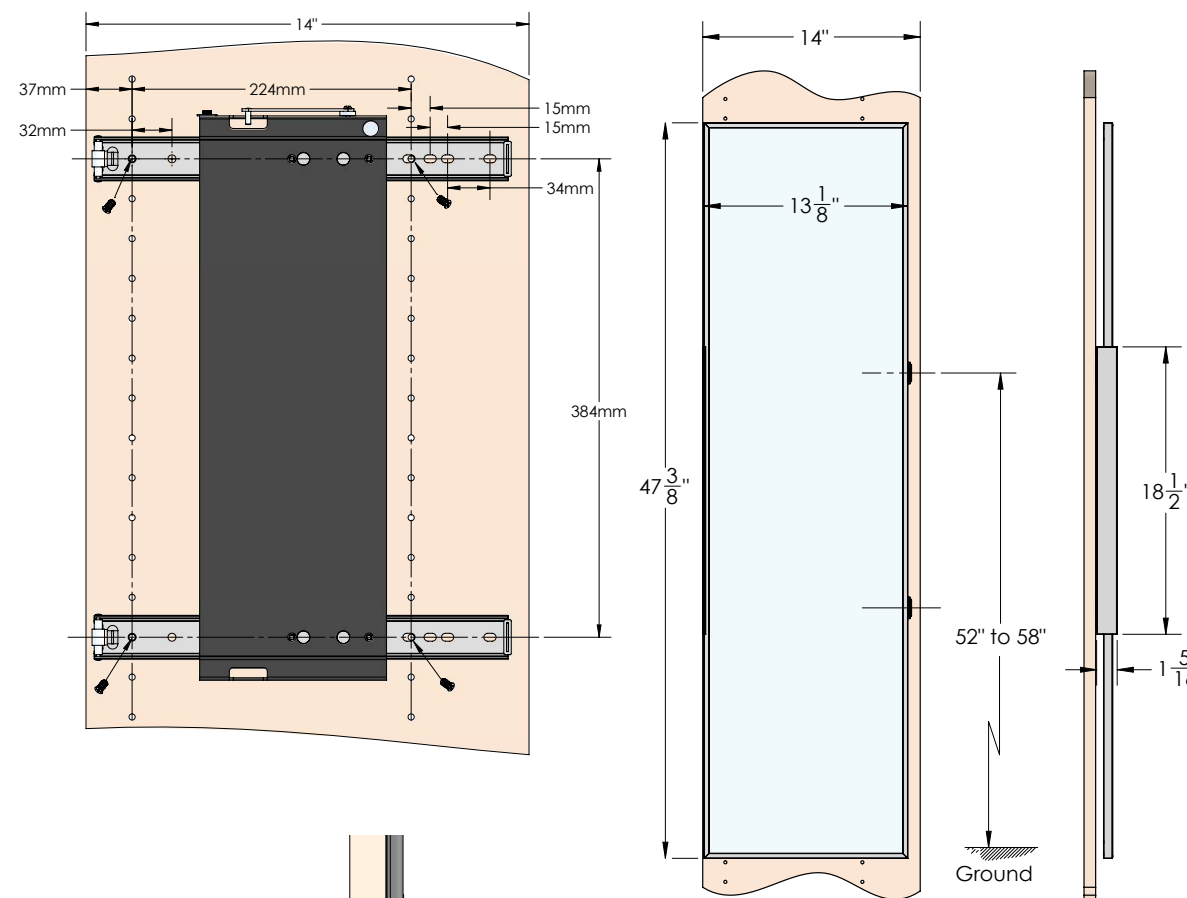

**ELITE**  
closet mirror

300.3410.xxx

**FEATURES**

Extends and swings into a variety of positions

- The slim-profile frame requires about an inch of space when retracted

- Full-frame design with handle provides a clean, smooth look with minimal edges

- 3 adjustable opening positions & ability to mount to side panel with only 4 screws

**DIMENSIONS**

**SPECS**

300.3410.<sup>[finish]</sup>xxx

**HEIGHT:**  
48"

**WIDTH:**  
13 1/8"

**FINISH:**

- For desired mirror position, place bracket in one of three holes:**
1. First hole next to bracket > 90° of rotation
  2. Second (middle) hole, 90° of rotation
  3. Third (last) hole, < 90° of rotation

**FINISHED PRODUCT**

**OPTIONS**