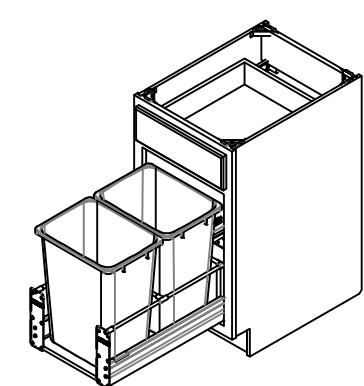

332,00
[13 1/16 in]

101,60
[4 in]

251,00
[9 7/8 in]

17,00
[1 1/16 in]

32,0

TOP OF CABINET BOTTOM

Frameless/ Flush Floor

Faceframe with 1/8" Recessed Floor

DOOR OVERLAY

DOOR OVERLAY	
0 in	1/8
1/4	3/8
1/2	5/8
3/4	7/8
1	1 1/8
1 1/4	1 3/8

0 in
1/8
1/4
1/2
3/4
1
1 1/8
1 1/4
1 3/8

MX

Double Full Overlay Doors (1:1)

Ø6,0

Ø9,4

397,00
[15 5/8 in]