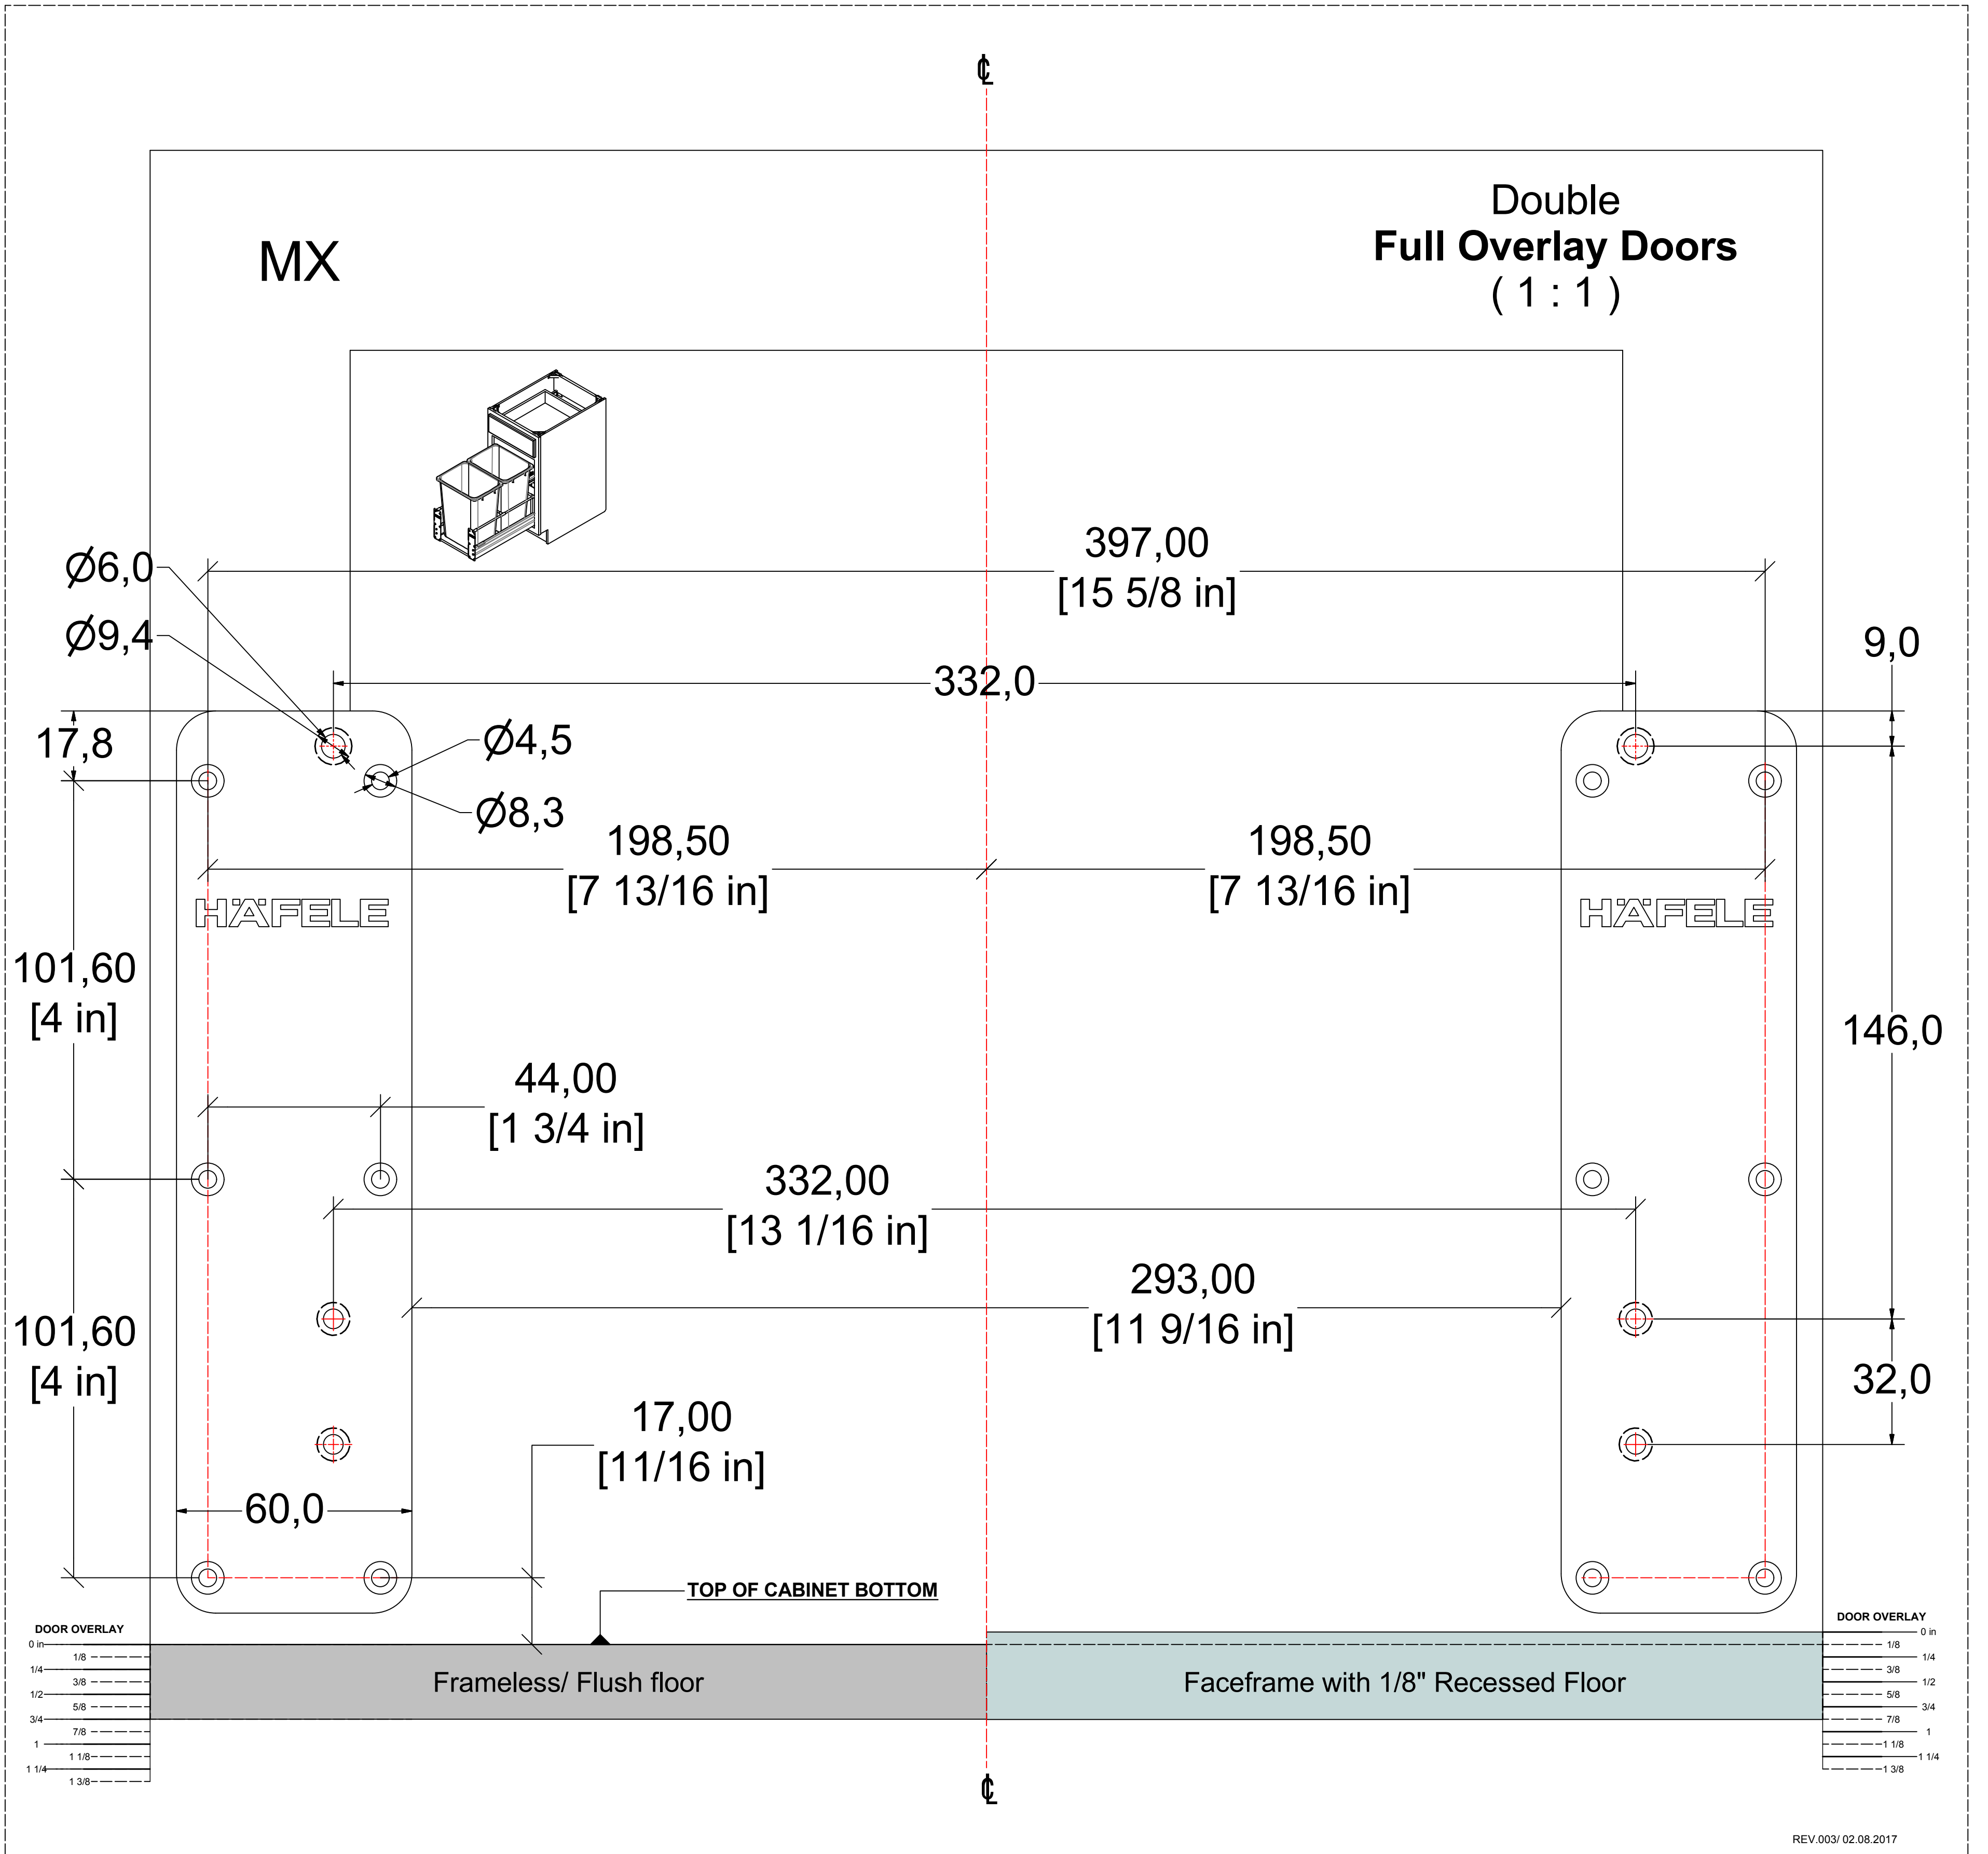

MX

Double
Overlay/Inset Doors
(1:1)

Ø9,4

Ø6,0

Ø8,3

Ø4,5

355,00
[14 in]

332,0

332,00
[13 1/16 in]

101,60
[4 in]

251,00
[9 7/8 in]

17,00
[1 1/16 in]

32,0

TOP OF CABINET BOTTOM

Frameless/ Flush Floor

Faceframe with 1/8" Recessed Floor

DOOR OVERLAY

DOOR OVERLAY	
0 in	1/8
1/4	3/8
1/2	5/8
3/4	7/8
1	1 1/8
1 1/4	1 3/8

0 in
1/8
1/4
1/2
3/4
1
1 1/8
1 1/4
1 3/8

MX

Double Full Overlay Doors (1:1)

Ø6,0

Ø9,4

397,00
[15 5/8 in]

332,0

9,0

17,8

Ø4,5

Ø8,3

198,50
[7 13/16 in]

198,50
[7 13/16 in]

HAFELE