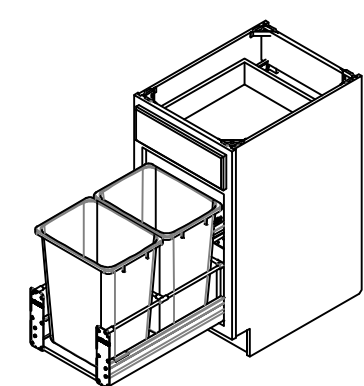

332,00
[13 1/16 in]

101,60
[4 in]

251,00
[9 7/8 in]

17,00
[11/16 in]

32,0

TOP OF CABINET BOTTOM

Frameless/ Flush Floor

Faceframe with 1/8" Recessed Floor

DOOR OVERLAY

DOOR OVERLAY	
0 in	1/8
1/4	3/8
1/2	5/8
3/4	7/8
1	1 1/8
1 1/4	1 3/8

0 in
1/8
1/4
1/2
3/4
1
1 1/8
1 1/4
1 3/8

MX

Double Full Overlay Doors (1:1)

Ø6,0

Ø9,4

397,00
[15 5/8 in]