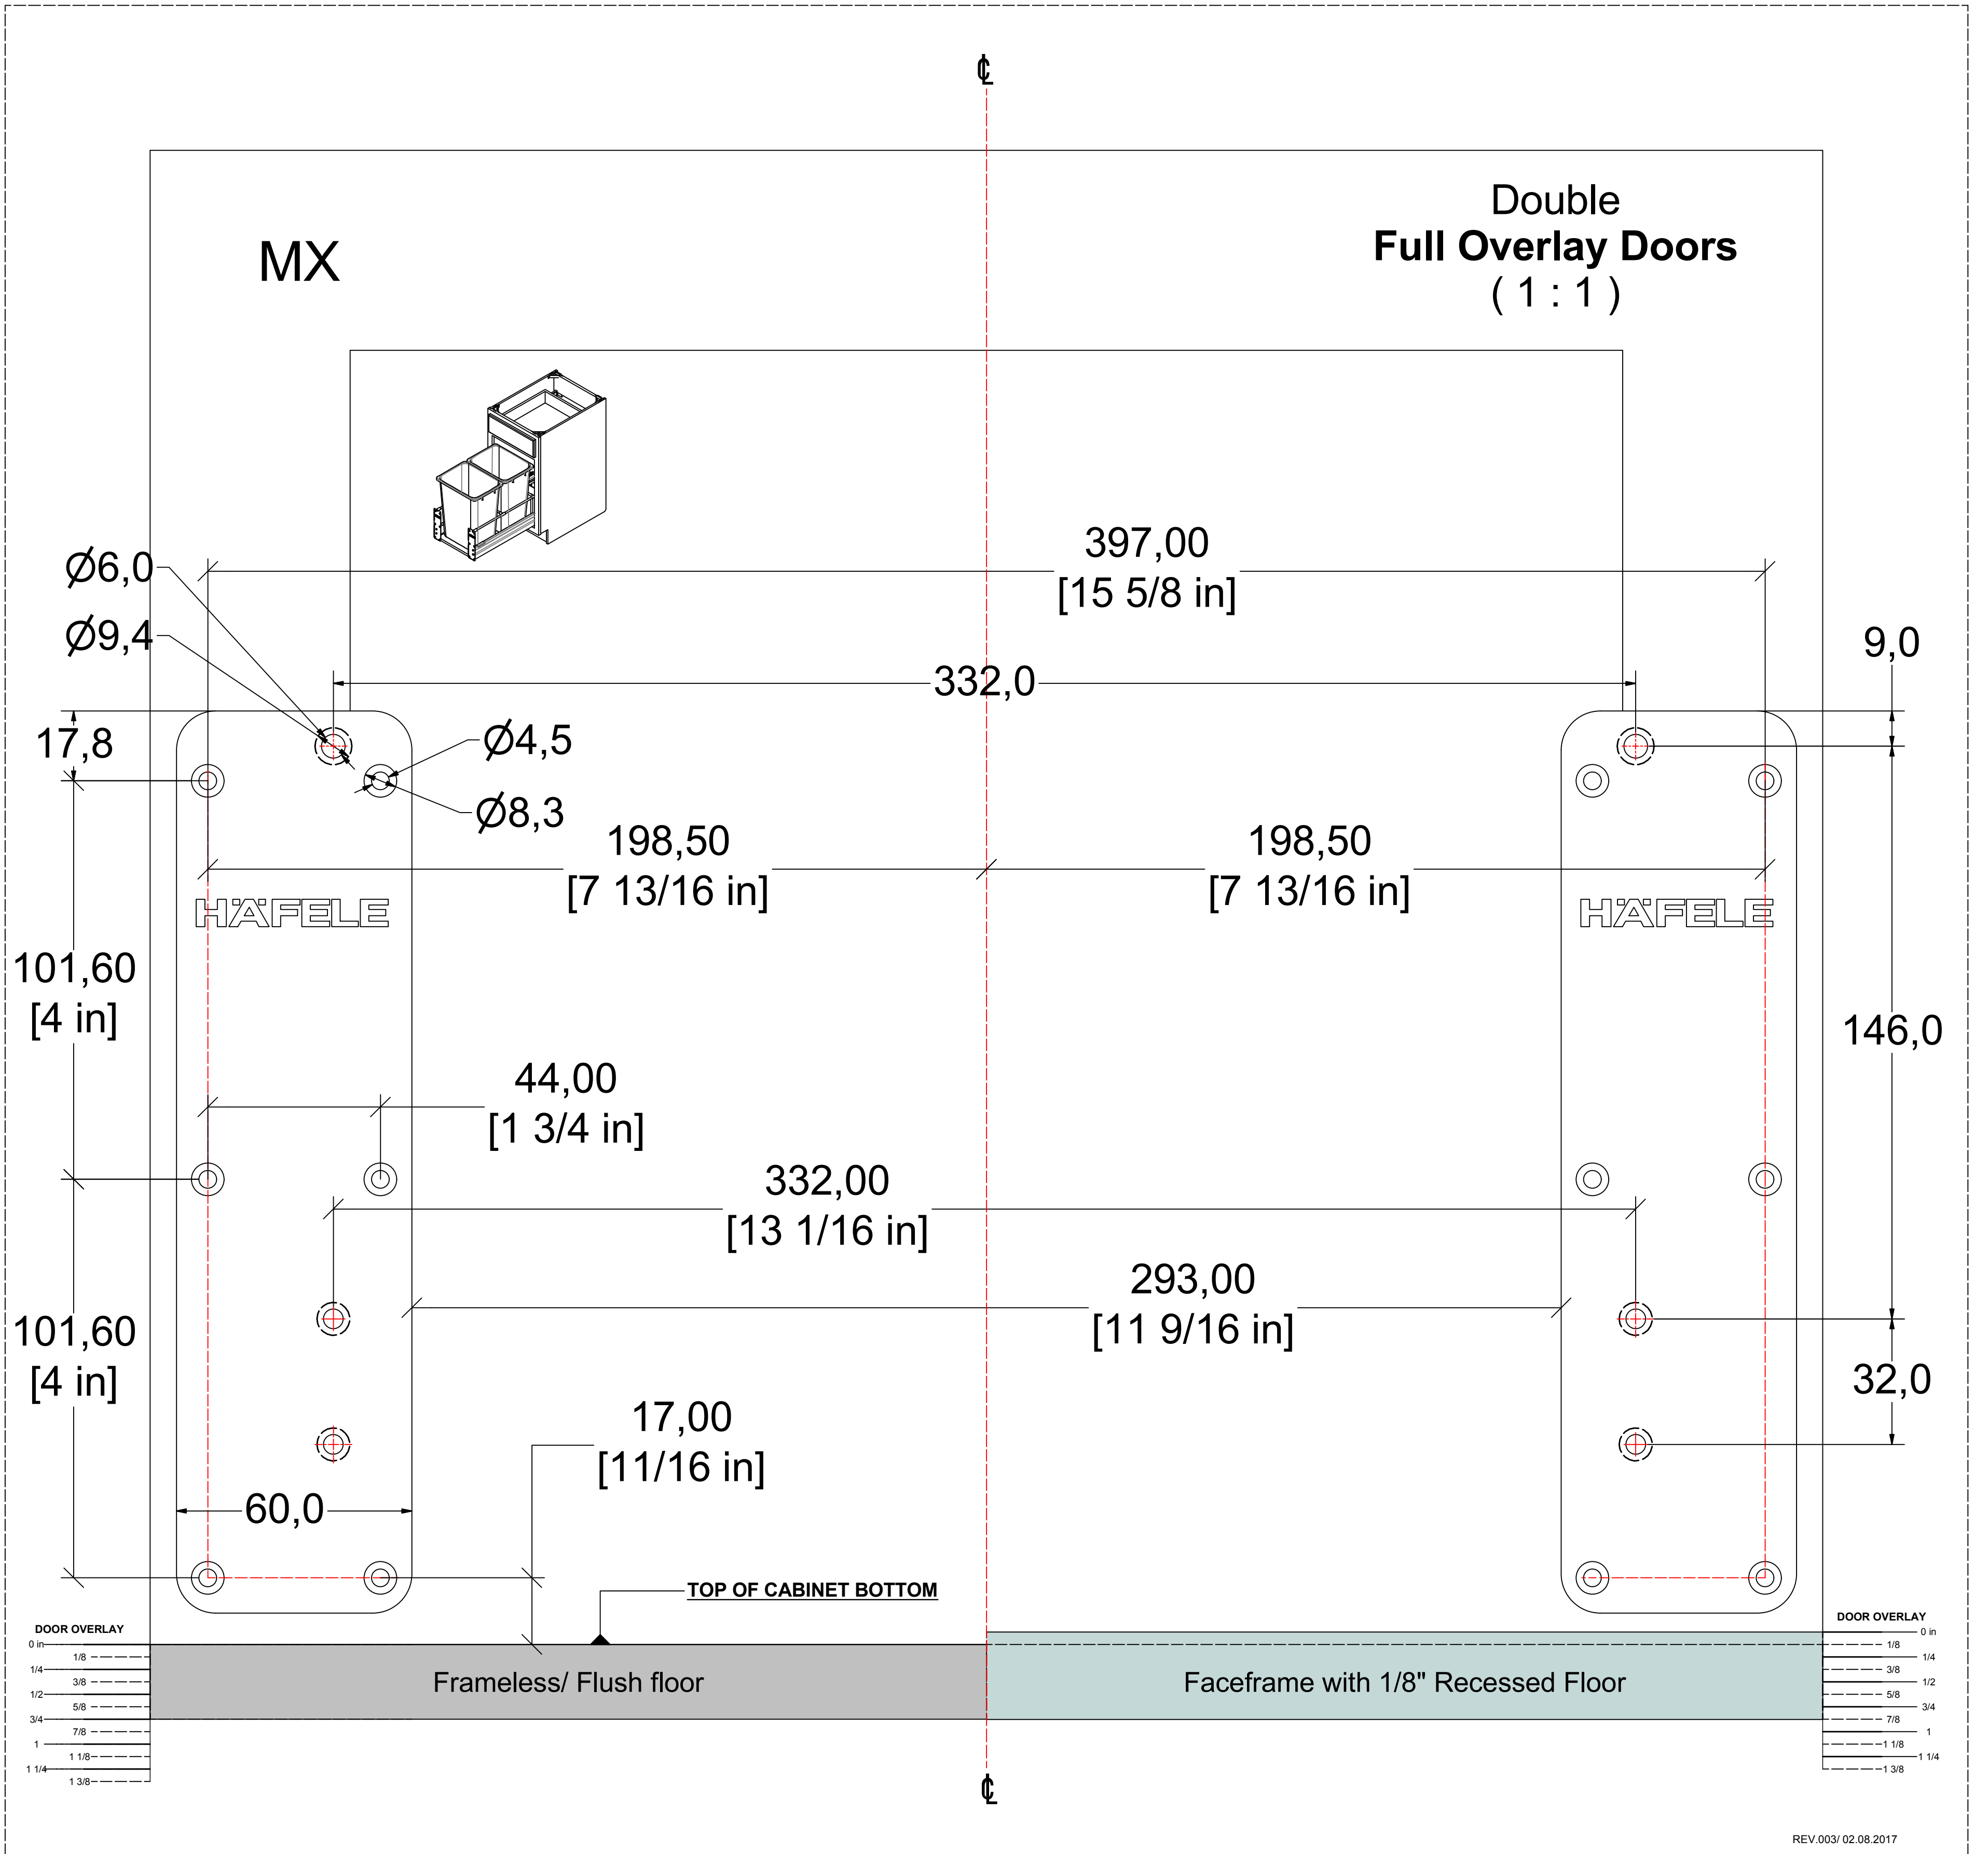

MX

Double
Overlay/Inset Doors
(1:1)

Ø9,4

Ø6,0

Ø8,3

Ø4,5

355,00
[14 in]

332,0

332,00
[13 1/16 in]

101,60
[4 in]

251,00
[9 7/8 in]

17,00
[11/16 in]

32,0

TOP OF CABINET BOTTOM

Frameless/ Flush Floor

Faceframe with 1/8" Recessed Floor

DOOR OVERLAY

DOOR OVERLAY	
0 in	1/8
1/4	3/8
1/2	5/8
3/4	7/8
1	1 1/8
1 1/4	1 3/8

0 in
1/8
1/4
1/2
3/4
1
1 1/8
1 1/4
1 3/8

MX

Double Full Overlay Doors (1:1)

Ø6,0

Ø9,4

397,00
[15 5/8 in]

332,0

9,0

17,8

Ø4,5

Ø8,3

198,50
[7 13/16 in]

198,50
[7 13/16 in]

HAFELE