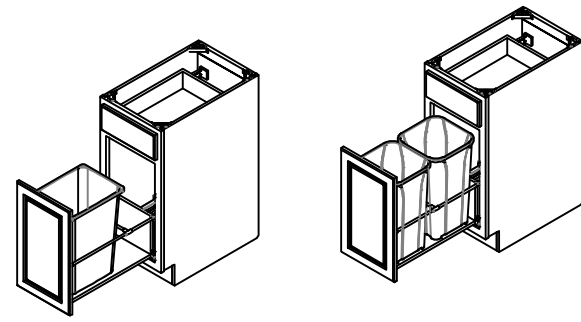

MX

Single - 36qt
Double - 2 x 27qt
Overlay/Inset Doors
(1 : 1)

286,00

[11 1/4 in]

143,00

[5 5/8 in]

143,00

[5 5/8 in]

263,00

[10 3/8 in]

182,00

[7 3/16 in]

32,00

17,00

[11/16 in]

TOP OF CABINET BOTTOM