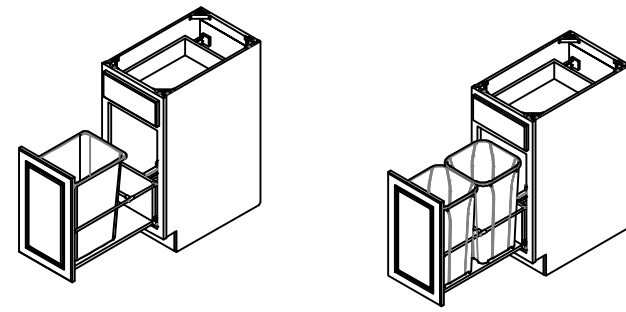

263,00

[10 3/8 in]

182,00

[7 3/16 in]

32,00

17,00

[11/16 in]

TOP OF CABINET BOTTOM

DOOR OVERLAY

DOOR OVERLAY

| | |
|-------|-------|
| 0 in | 1/8 |
| 1/4 | 3/8 |
| 1/2 | 5/8 |
| 3/4 | 7/8 |
| 1 | 1 1/8 |
| 1 1/4 | 1 3/8 |

| | |
|-------|-------|
| 0 in | 1/8 |
| 1/4 | 3/8 |
| 1/2 | 5/8 |
| 3/4 | 7/8 |
| 1 | 1 1/8 |
| 1 1/4 | 1 3/8 |

Frameless/ Flush Floor

Faceframe with 1/8" Recessed Floor

MX

Single - 36qt
Double - 2 x 27qt
Full Overlay Doors
(1 : 1)

328,00
[12 15/16 in]

164,00
[6 7/16 in]

164,00
[6 7/16 in]

9,00