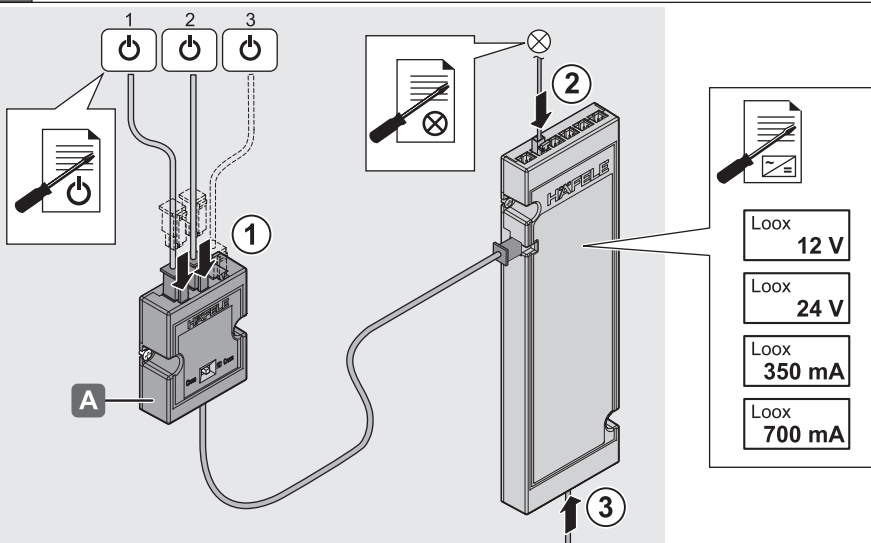

2

i

Cross NO Cross

Cross NO Cross

732.26.322

3

HDE 07/2017