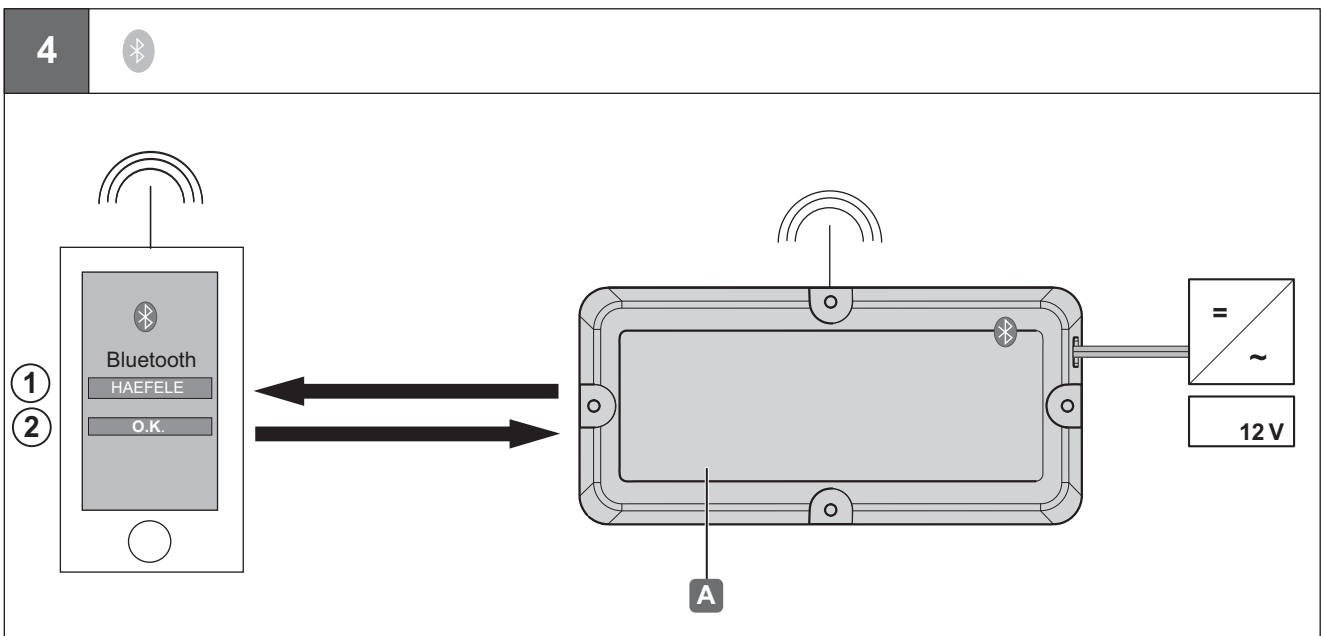

732.28.317

HDE 14.07.2016