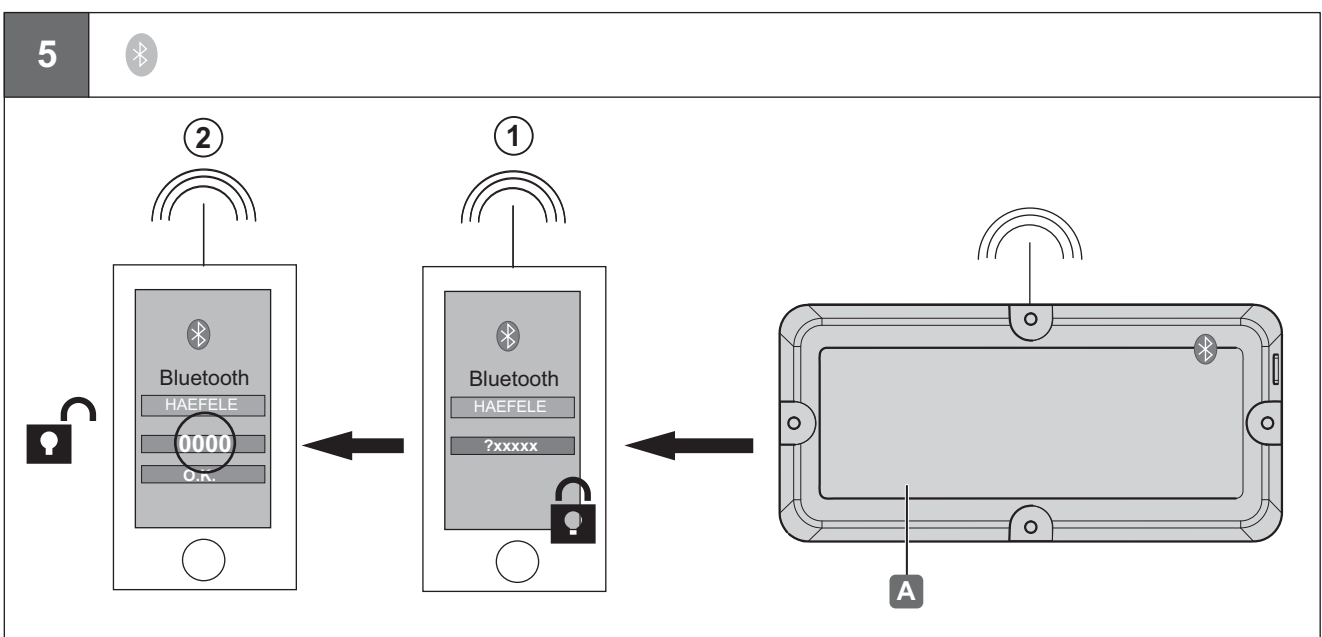

732.28.317

HDE 14.07.2016