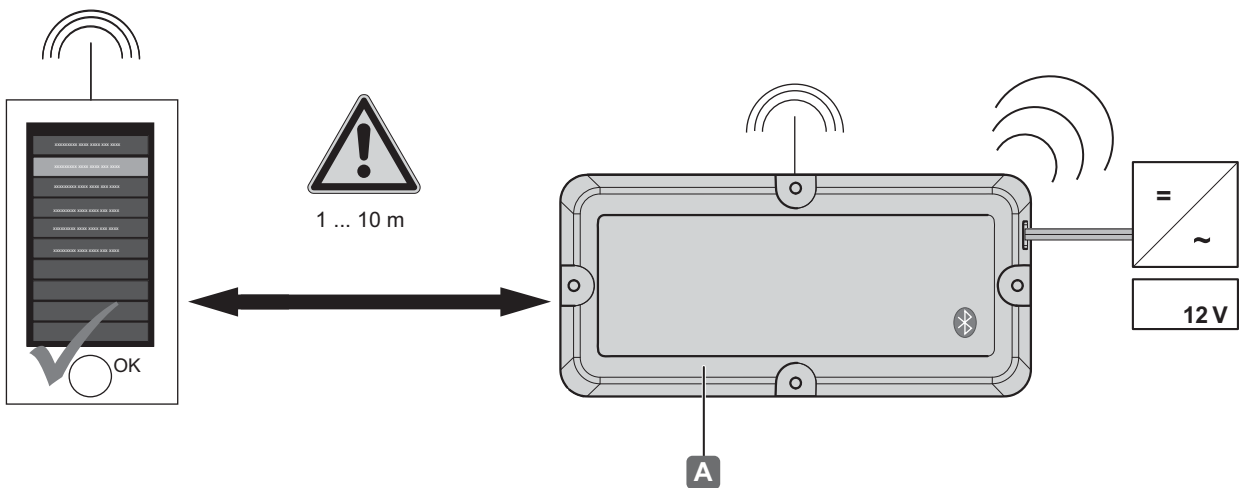

6

732.28.317

i