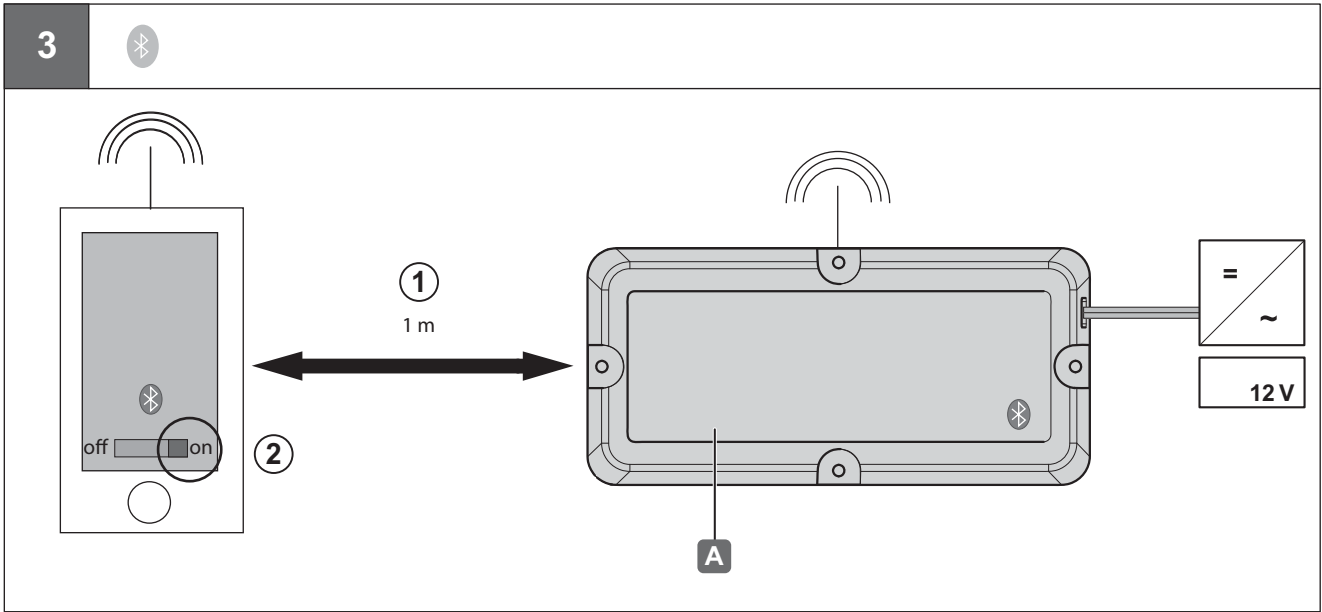

732.28.317

HDE 14.07.2016