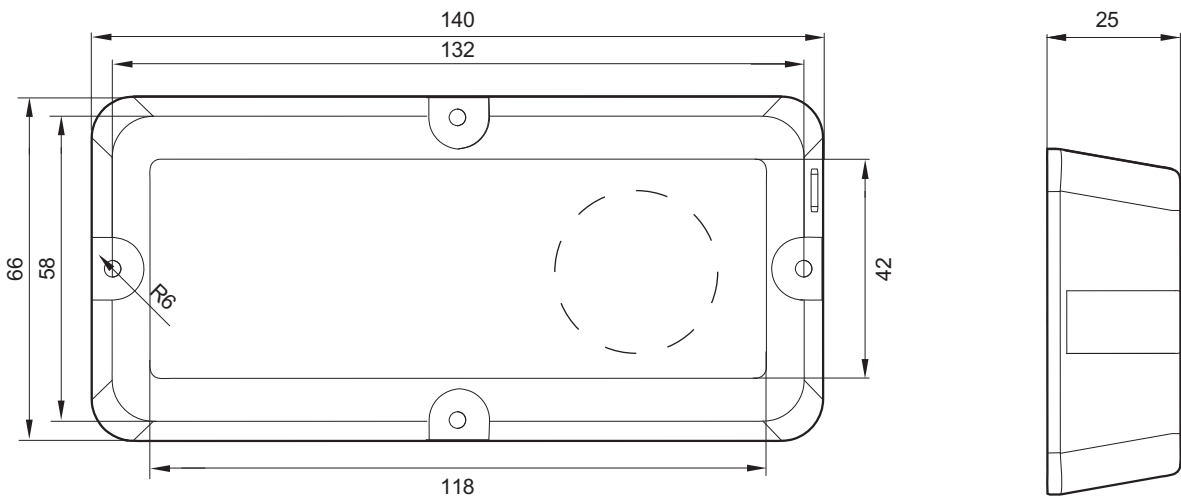

+

D

- 833.74.900
- 833.74.901
- 833.74.913
- 833.74.917
- 833.47.933
- 833.47.934
- 833.74.935
- 833.74.936
- 833.74.937
- 833.74.938
- 833.74.941
- 833.74.958
- 833.74.959
- 833.74.981

732.28.317

i