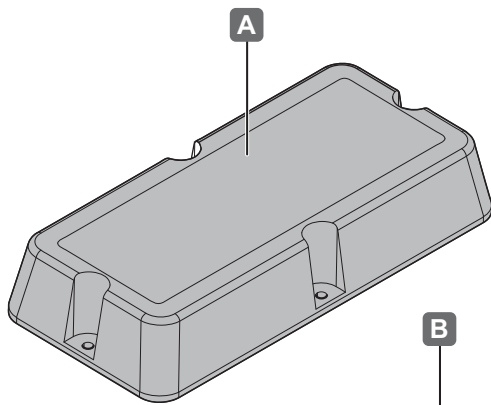

Soundsystem 105

822.65.000
822.65.001

	W	Z		T_A	 mm	
822.65.000 822.65.001	6 W	4 Ω	A2DP 2.1	0°C - +60°C	66 x 140 x 25	Loox 12V

+

D

- 833.74.900
- 833.74.901
- 833.74.913
- 833.74.917
- 833.47.933
- 833.47.934
- 833.74.935
- 833.74.936
- 833.74.937
- 833.74.938
- 833.74.941
- 833.74.958
- 833.74.959
- 833.74.981