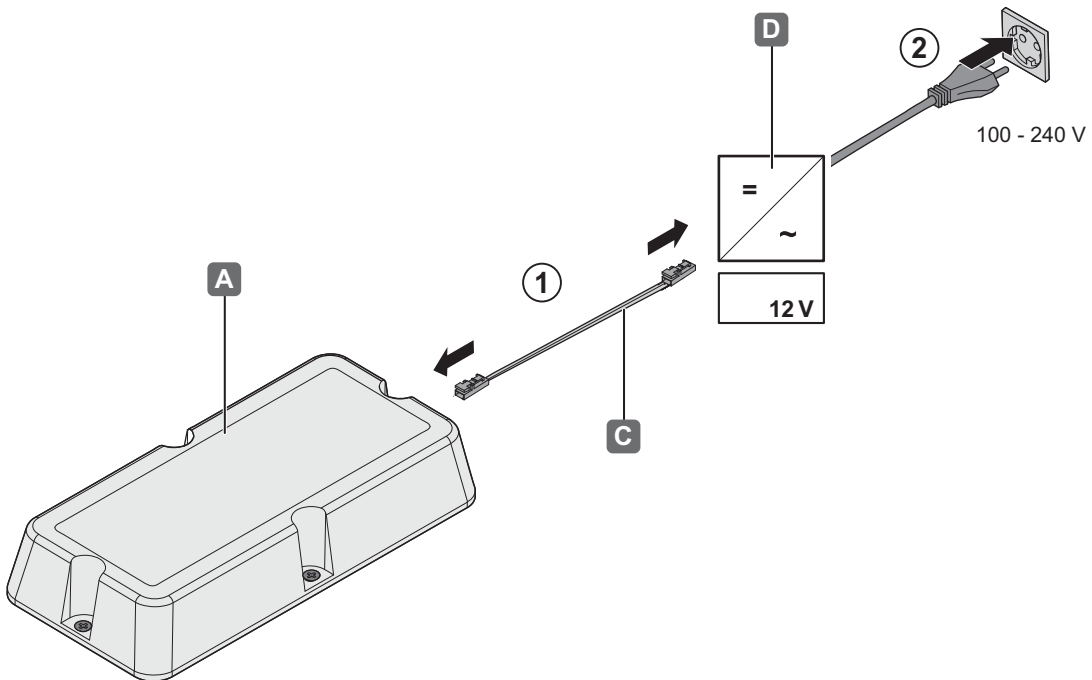

1

2

732.28.317

HDE 14.07.2016