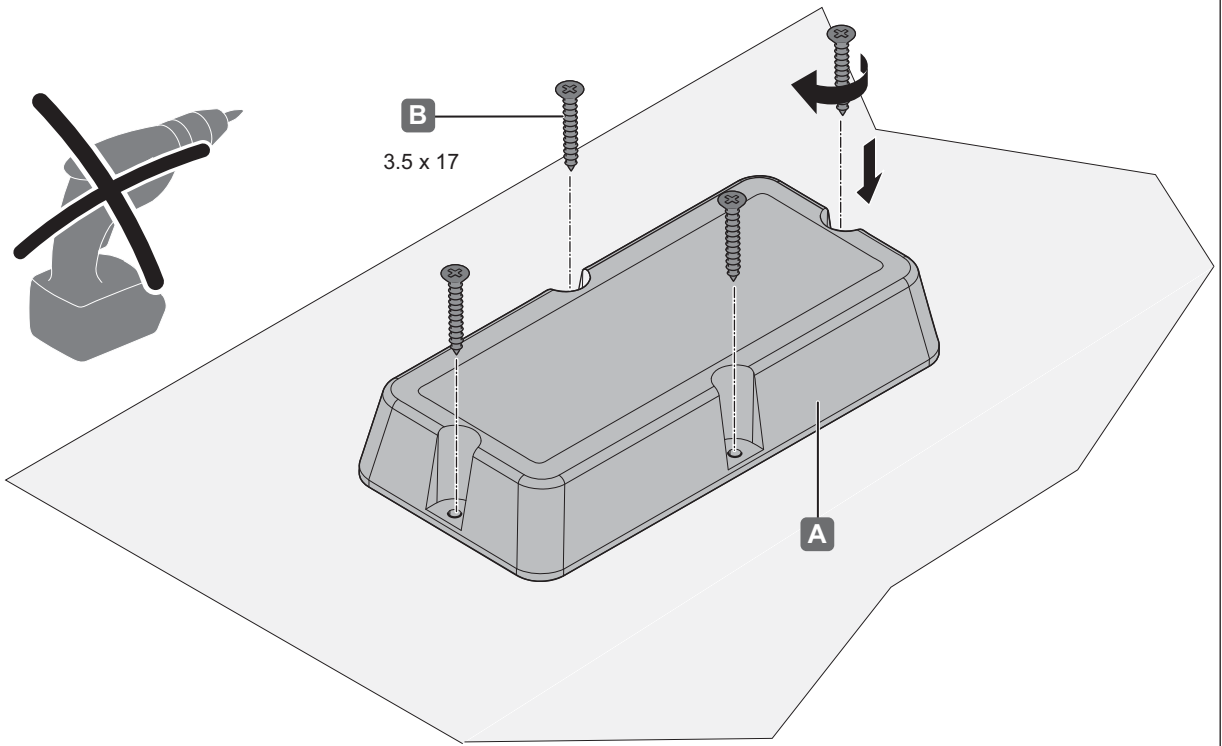

1

2

732.28.317

HDE 14.07.2016