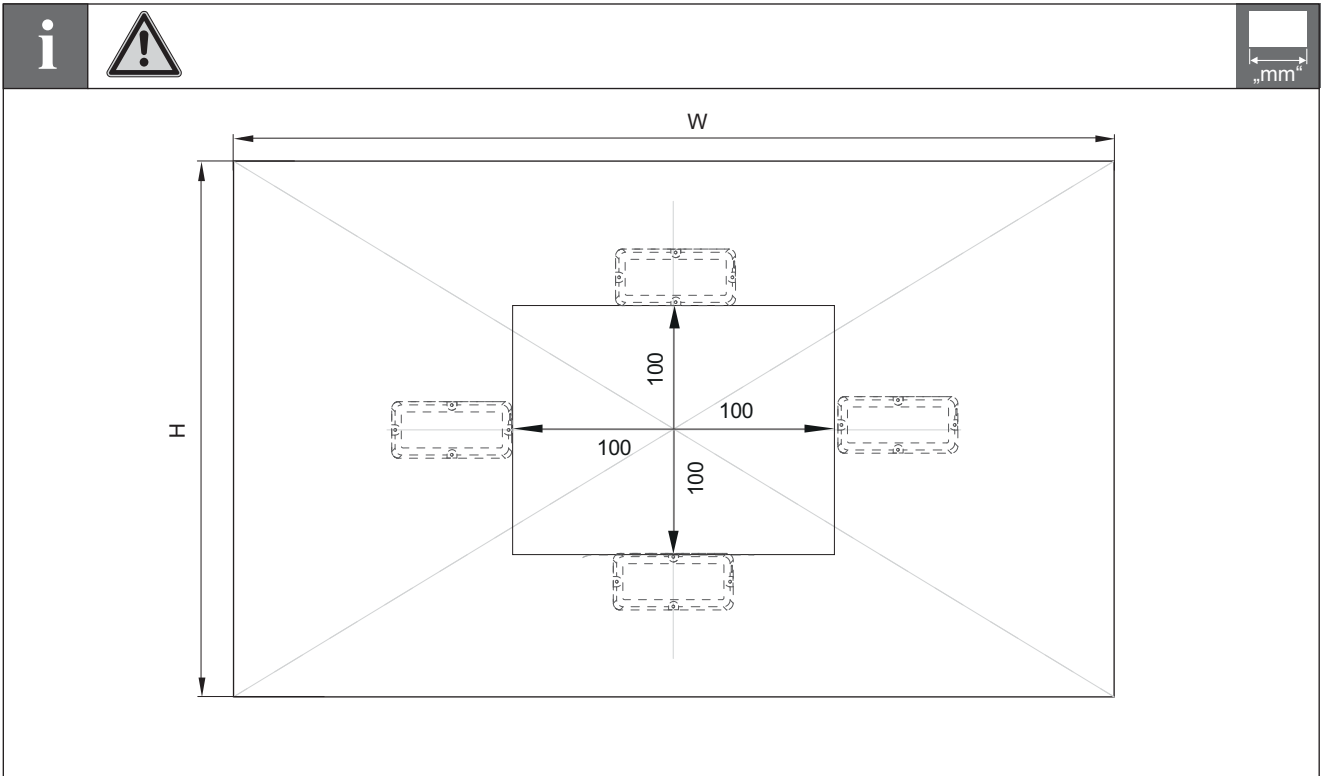

732.28.317

HDE 14.07.2016