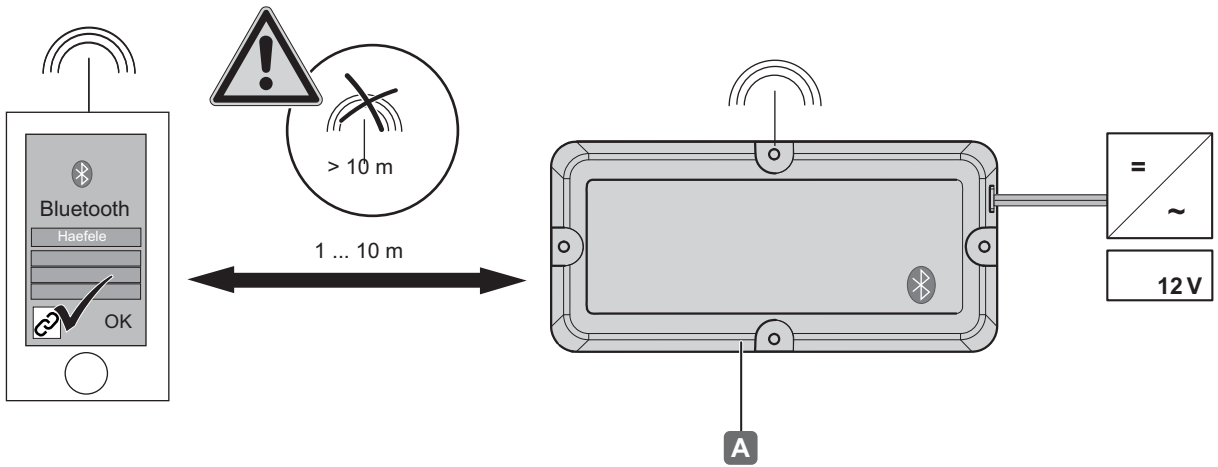

i

6

732.28.317

i

HDE 14.07.2016