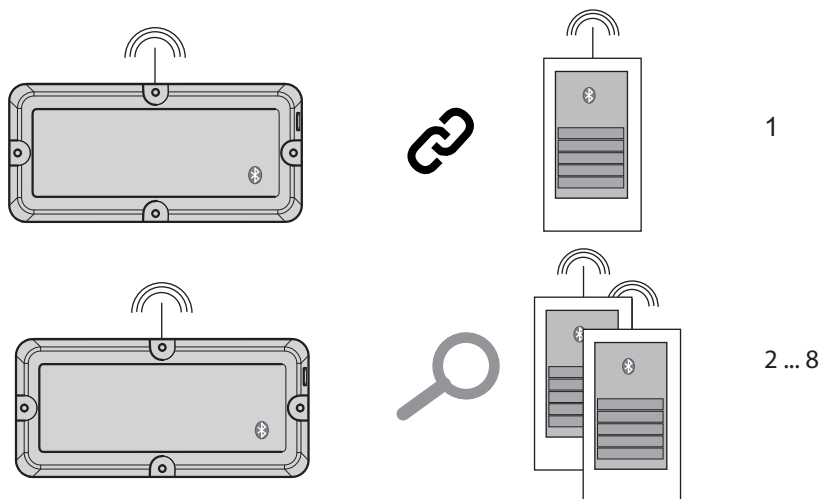

HDE 14.07.2016