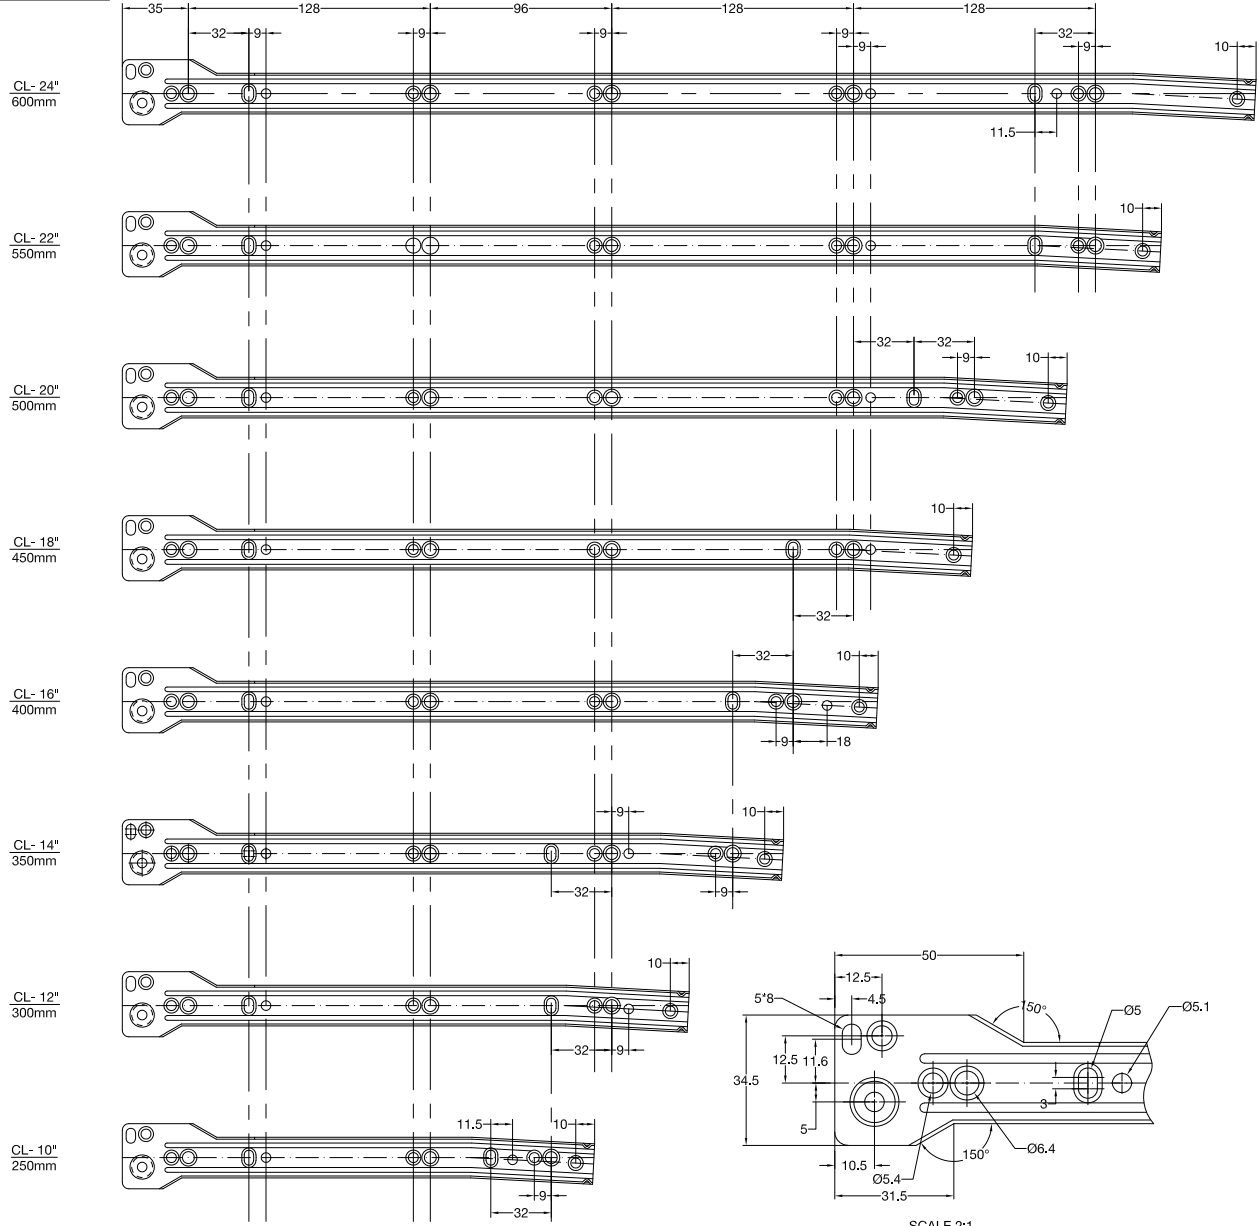

423.37.8XX-604 SLIDES
 CABINET LEFT MEMBER

SCALE 2:1