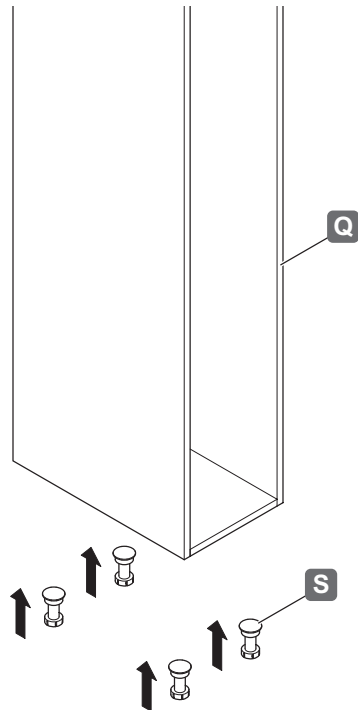

PULL-OUT PANTRY

ITEM NO.: 546.80.213

i

mm

Q

Internal dimensions

R

1

2

3

4

PZ 2

5

PZ 2

6

7