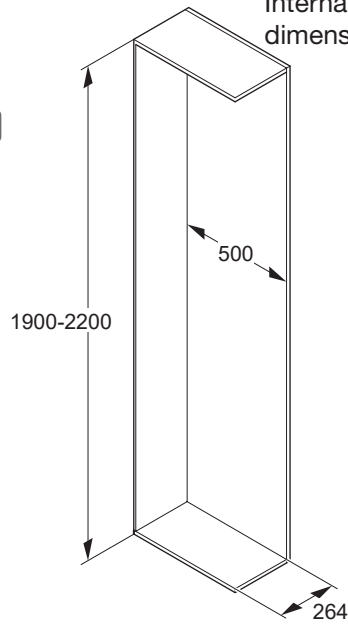

PULL-OUT PANTRY

ITEM NO.: 546.80.213

i

mm

Q

Internal dimensions

R

1