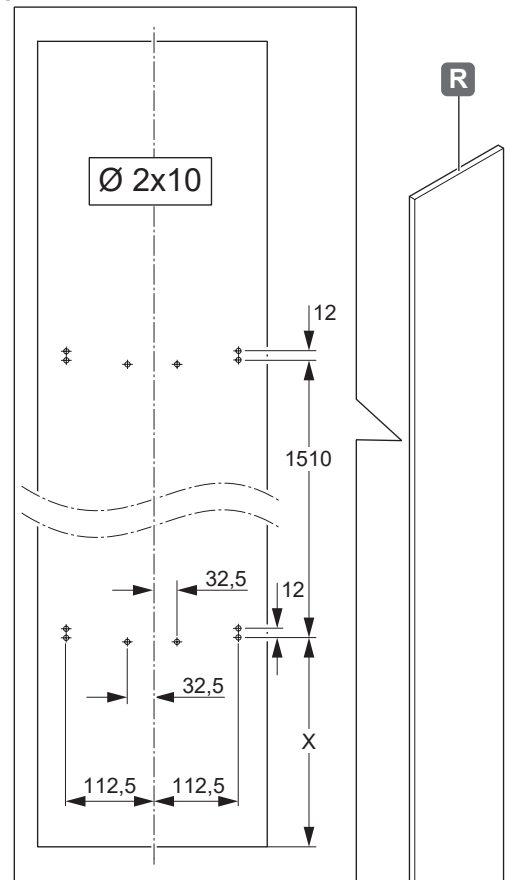

PULL-OUT PANTRY

ITEM NO.: 546.80.213

i

mm

Q

Internal dimensions

R

1