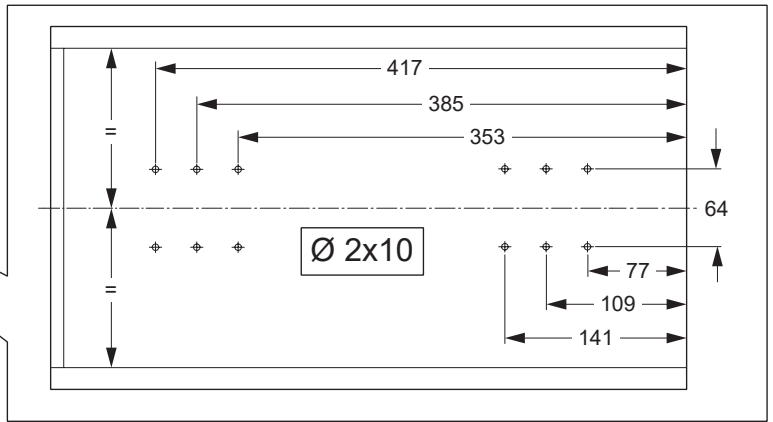

PULL-OUT PANTRY

ITEM NO.: 546.80.213

i

mm

Q

Internal dimensions

R

1