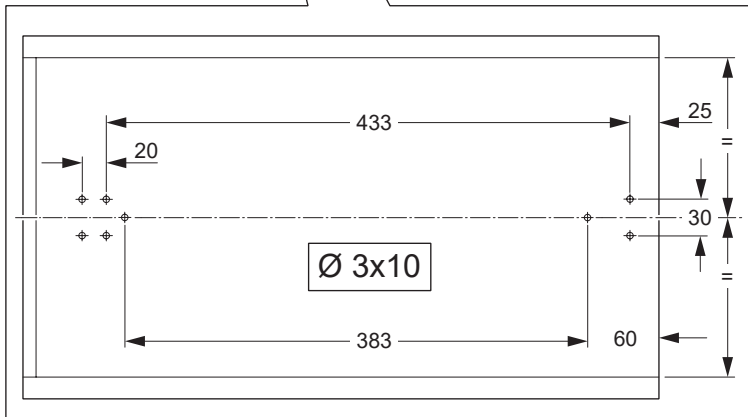

PULL-OUT PANTRY

ITEM NO.: 546.80.213

i

mm

Q

Internal dimensions

R

1