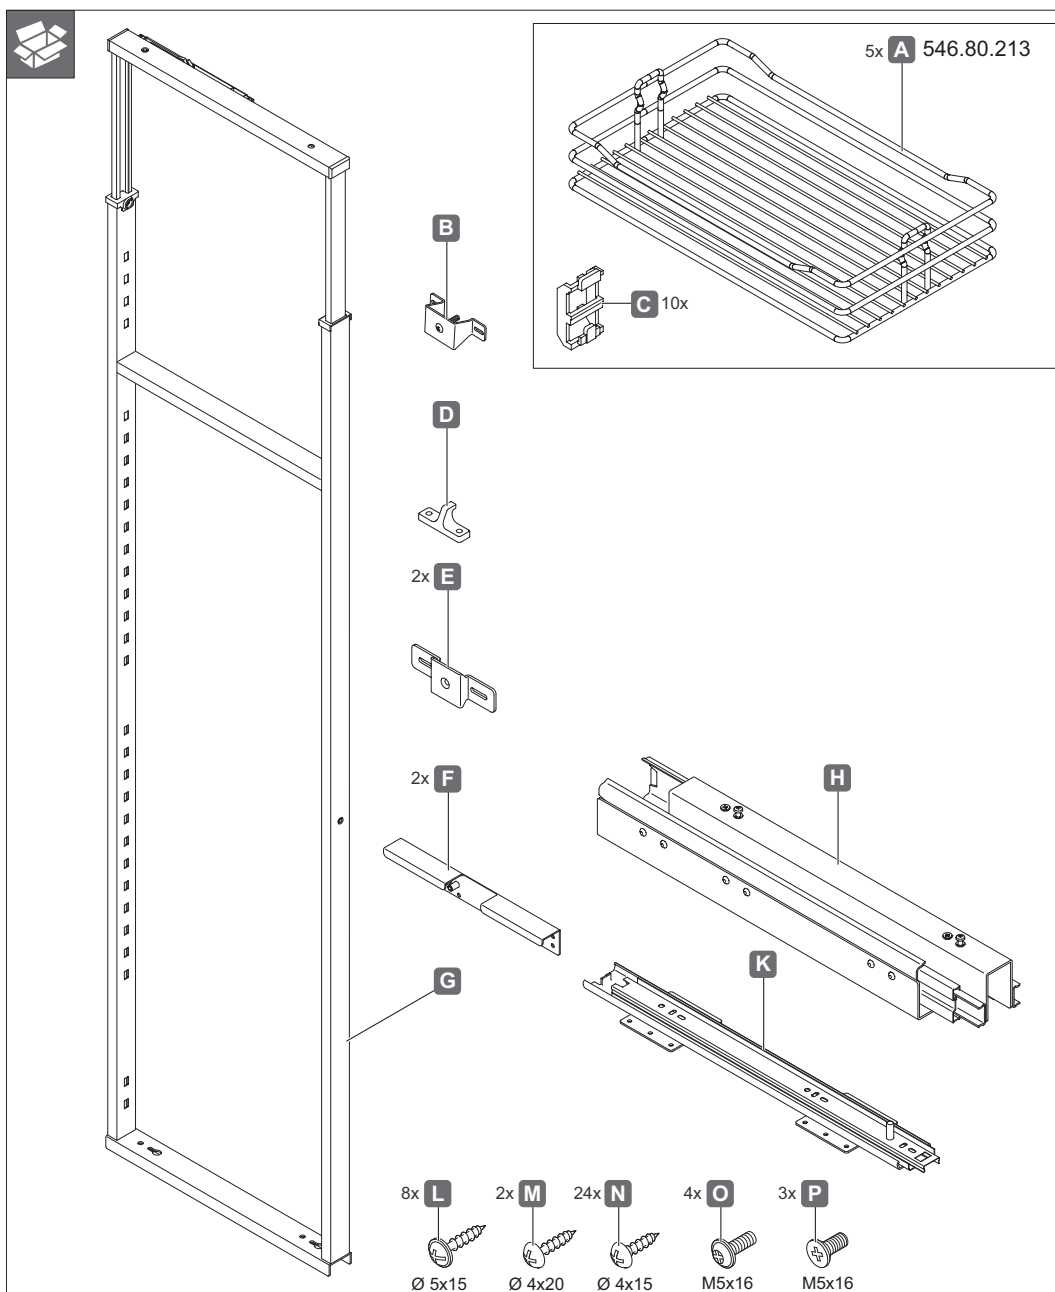

PULL-OUT PANTRY

ITEM NO.: 546.80.213

i

mm

Q

Internal dimensions

R

1