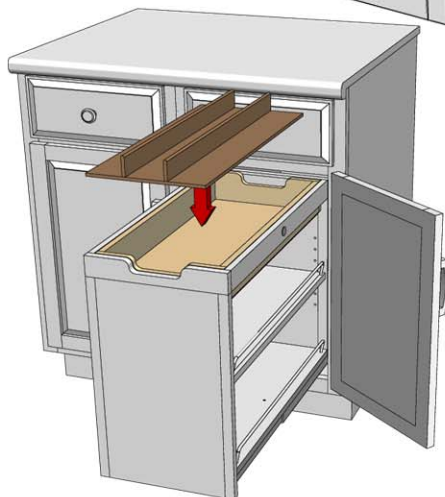

HÄFELE

Always read the instructions carefully and completely before beginning assembly.
Remove and check contents for damage and/or missing parts.

SmartCab Roll Manager "App"

Item# 546.32.801- Roll Manager

Box Contents: 1 pc . Roll Manager "App"

Drops into SmartCab Storage Tray App

Installation Instructions

**Step 1: Extend your SmartCab
Pull Out and place Roll
Manager App into
Storage Tray App
(not included).**