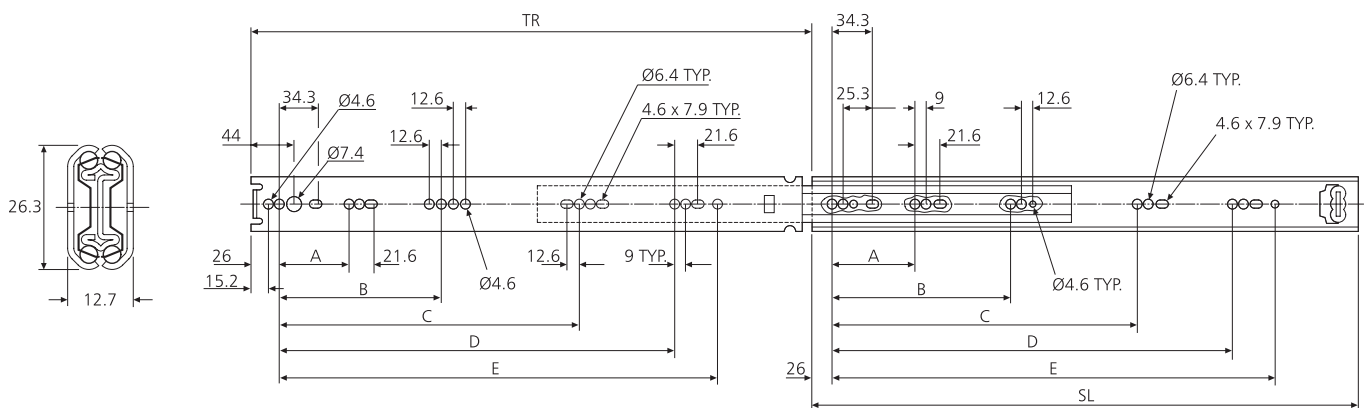

- Load rating up to 32kg
- 100% extension
- 12.7mm slide thickness
- Low profile - only 26.3mm high
- Hold-in

2601	mm						
	SL	TR	A	B	C	D	E
DZ2601-0020	200.0	209.0	128.0	-	-	-	-
DZ2601-0025	250.0	259.0	128.0	-	-	-	-
DZ2601-0030	300.0	308.0	128.0	224.0	-	-	-
DZ2601-0035	350.0	357.0	128.0	224.0	-	-	-
DZ2601-0040	400.0	406.0	128.0	224.0	320.0	-	-
DZ2601-0045	450.0	456.0	128.0	224.0	352.0	-	-
DZ2601-0050	500.0	505.0	128.0	224.0	352.0	416.0	-
DZ2601-0055	550.0	554.0	128.0	224.0	352.0	448.0	489.0

Notes:

- Fixing recommendation: 4mm wood screw/
6mm Euro screw. Max. head. ht. 2mm/Ø7.8mm